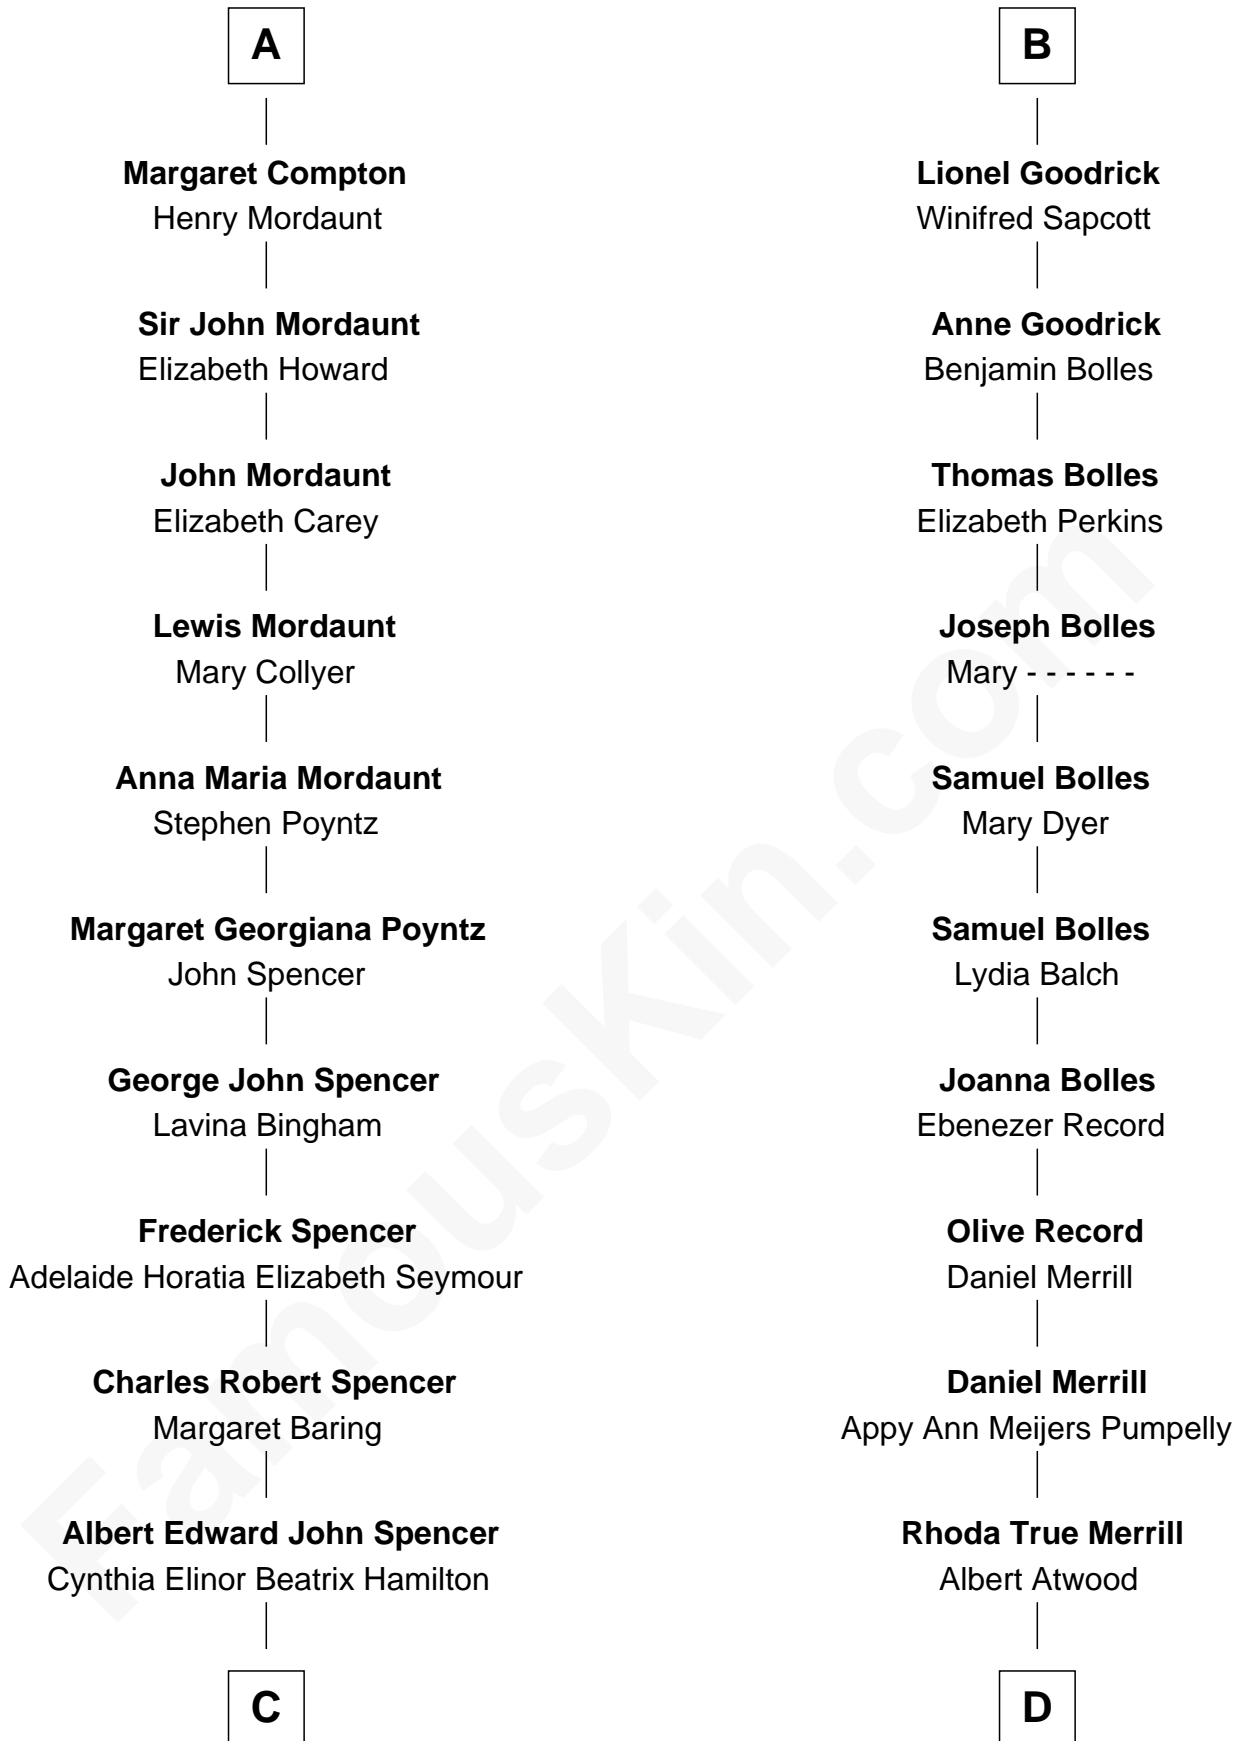

# FamousKin.com Relationship Chart of

**Prince Harry**  
*Duke of Sussex*

19th cousin 2 times removed of

**Dave Cowens**  
*NBA Hall of Famer*

**Sir Henry de Percy**  
Idoine de Clifford

**C**

**Edward John Spencer**  
Frances Ruth Burke Roche

**Princess Diana Frances Spencer**  
Charles III, King of the United Kingdom

**Prince Harry**  
*Duke of Sussex*

**D**

**Thomas Albert Atwood**  
Priscilla Ann Kelly

**Charles Albert Atwood**  
Mina Sylvia Cundiff