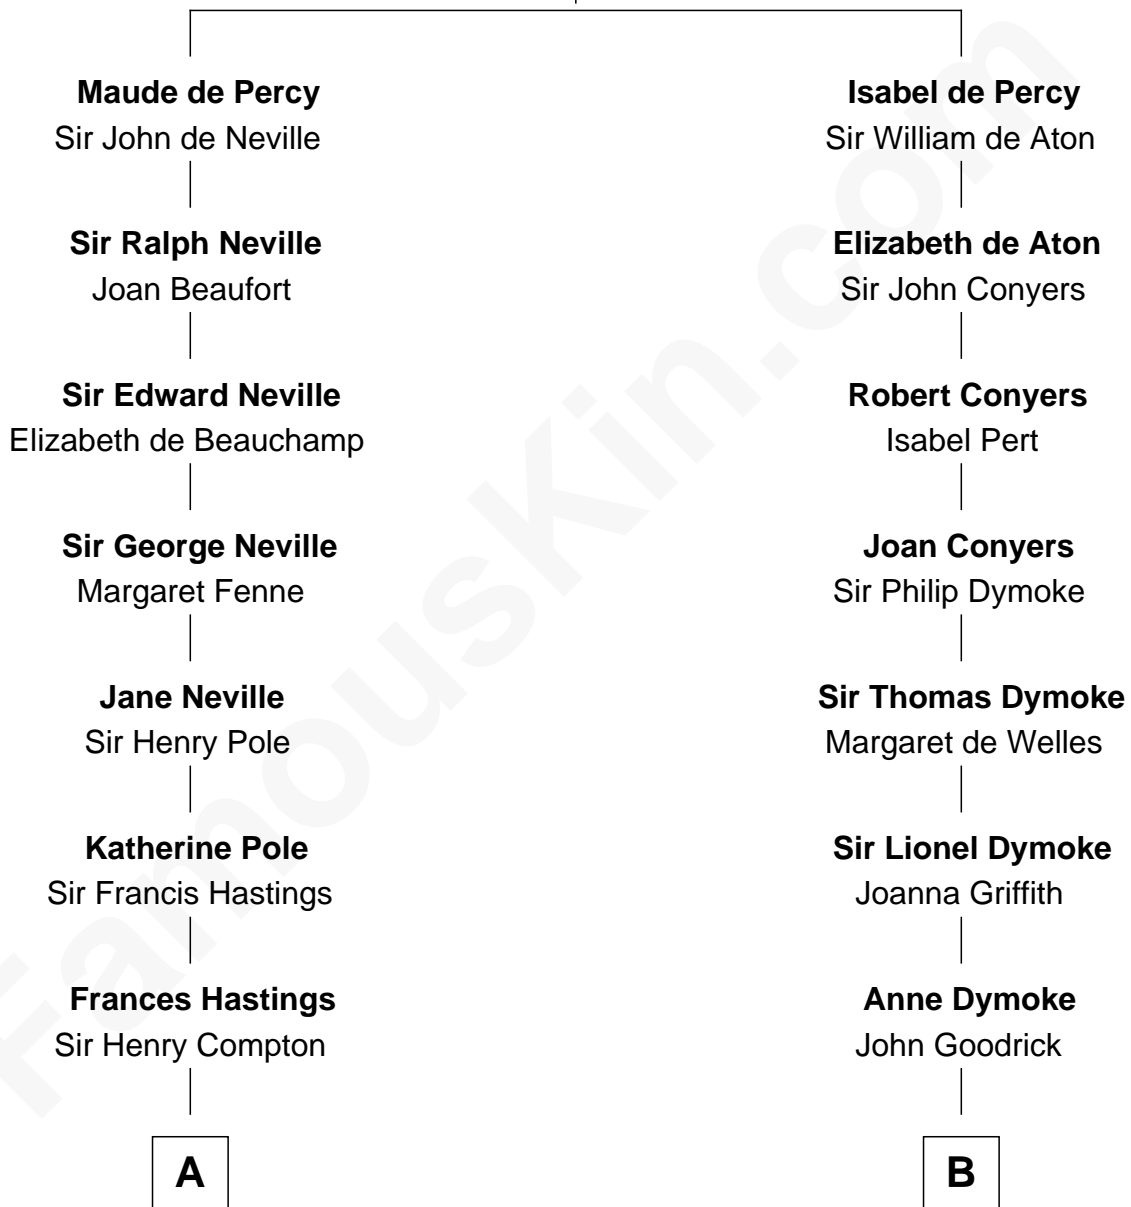

# FamousKin.com Relationship Chart of

**Prince Harry**  
*Duke of Sussex*

19th cousin 2 times removed of

**Dave Cowens**  
*NBA Hall of Famer*

**Sir Henry de Percy**  
Idoine de Clifford

**C**

**Edward John Spencer**  
Frances Ruth Burke Roche

**Princess Diana Frances Spencer**  
Charles III, King of the United Kingdom

**Prince Harry**  
*Duke of Sussex*

**D**

**Thomas Albert Atwood**  
Priscilla Ann Kelly

**Charles Albert Atwood**  
Mina Sylvia Cundiff