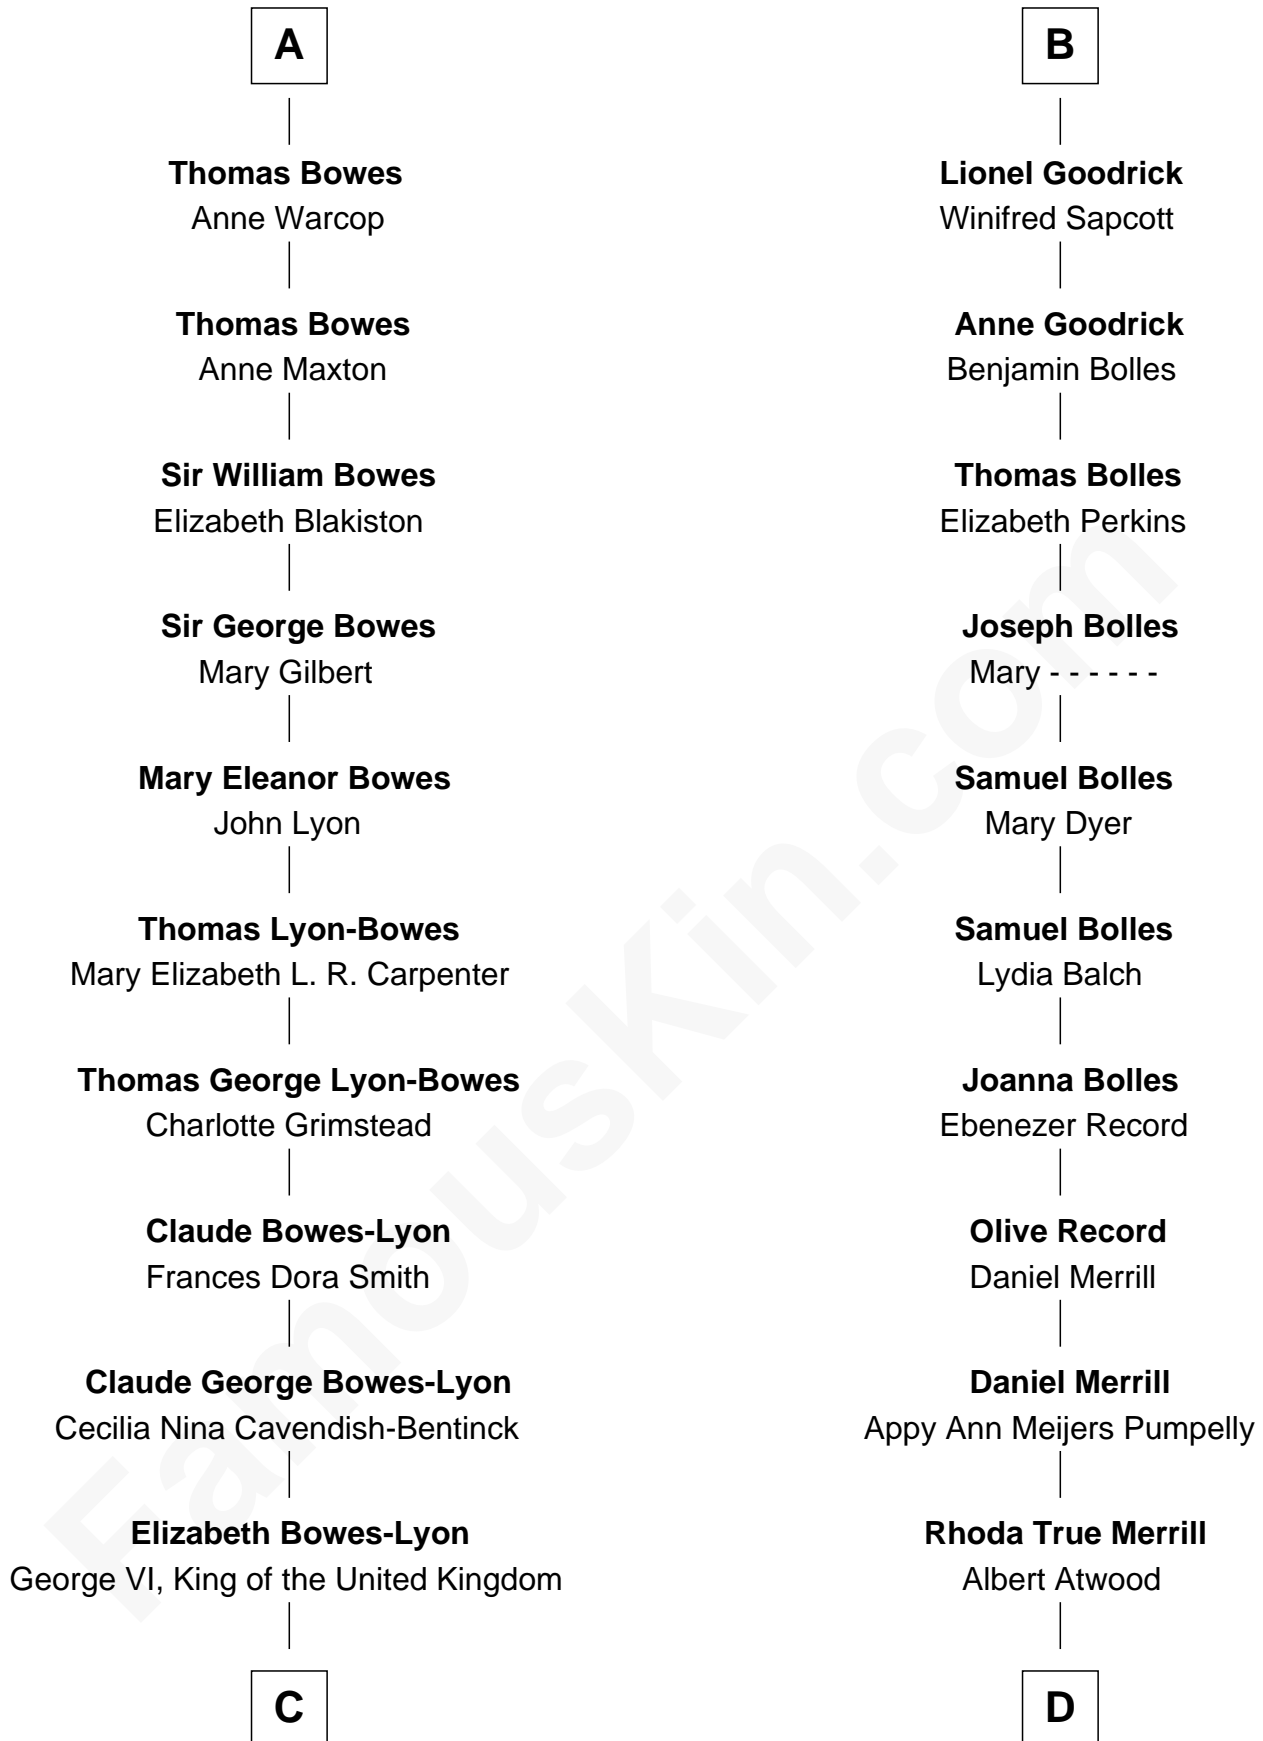

Joan de Greystoke
Sir William Bowes

Sir William Bowes
Maud FitzHugh

Sir Ralph Bowes
Margery Conyers

Richard Bowes
Elizabeth Aske

Sir George Bowes
Jane Talbot

A

Joan FitzHenry
Sir William de Greystoke

Sir Ralph de Greystoke
Katherine de Clifford

Maud de Greystoke
Eudo de Welles

Sir Lionel de Welles
Joan de Waterton

Margaret de Welles
Sir Thomas Dymoke

Sir Lionel Dymoke
Joanna Griffith

Anne Dymoke
John Goodrick

B

C

Elizabeth II, Queen of the United Kingdom