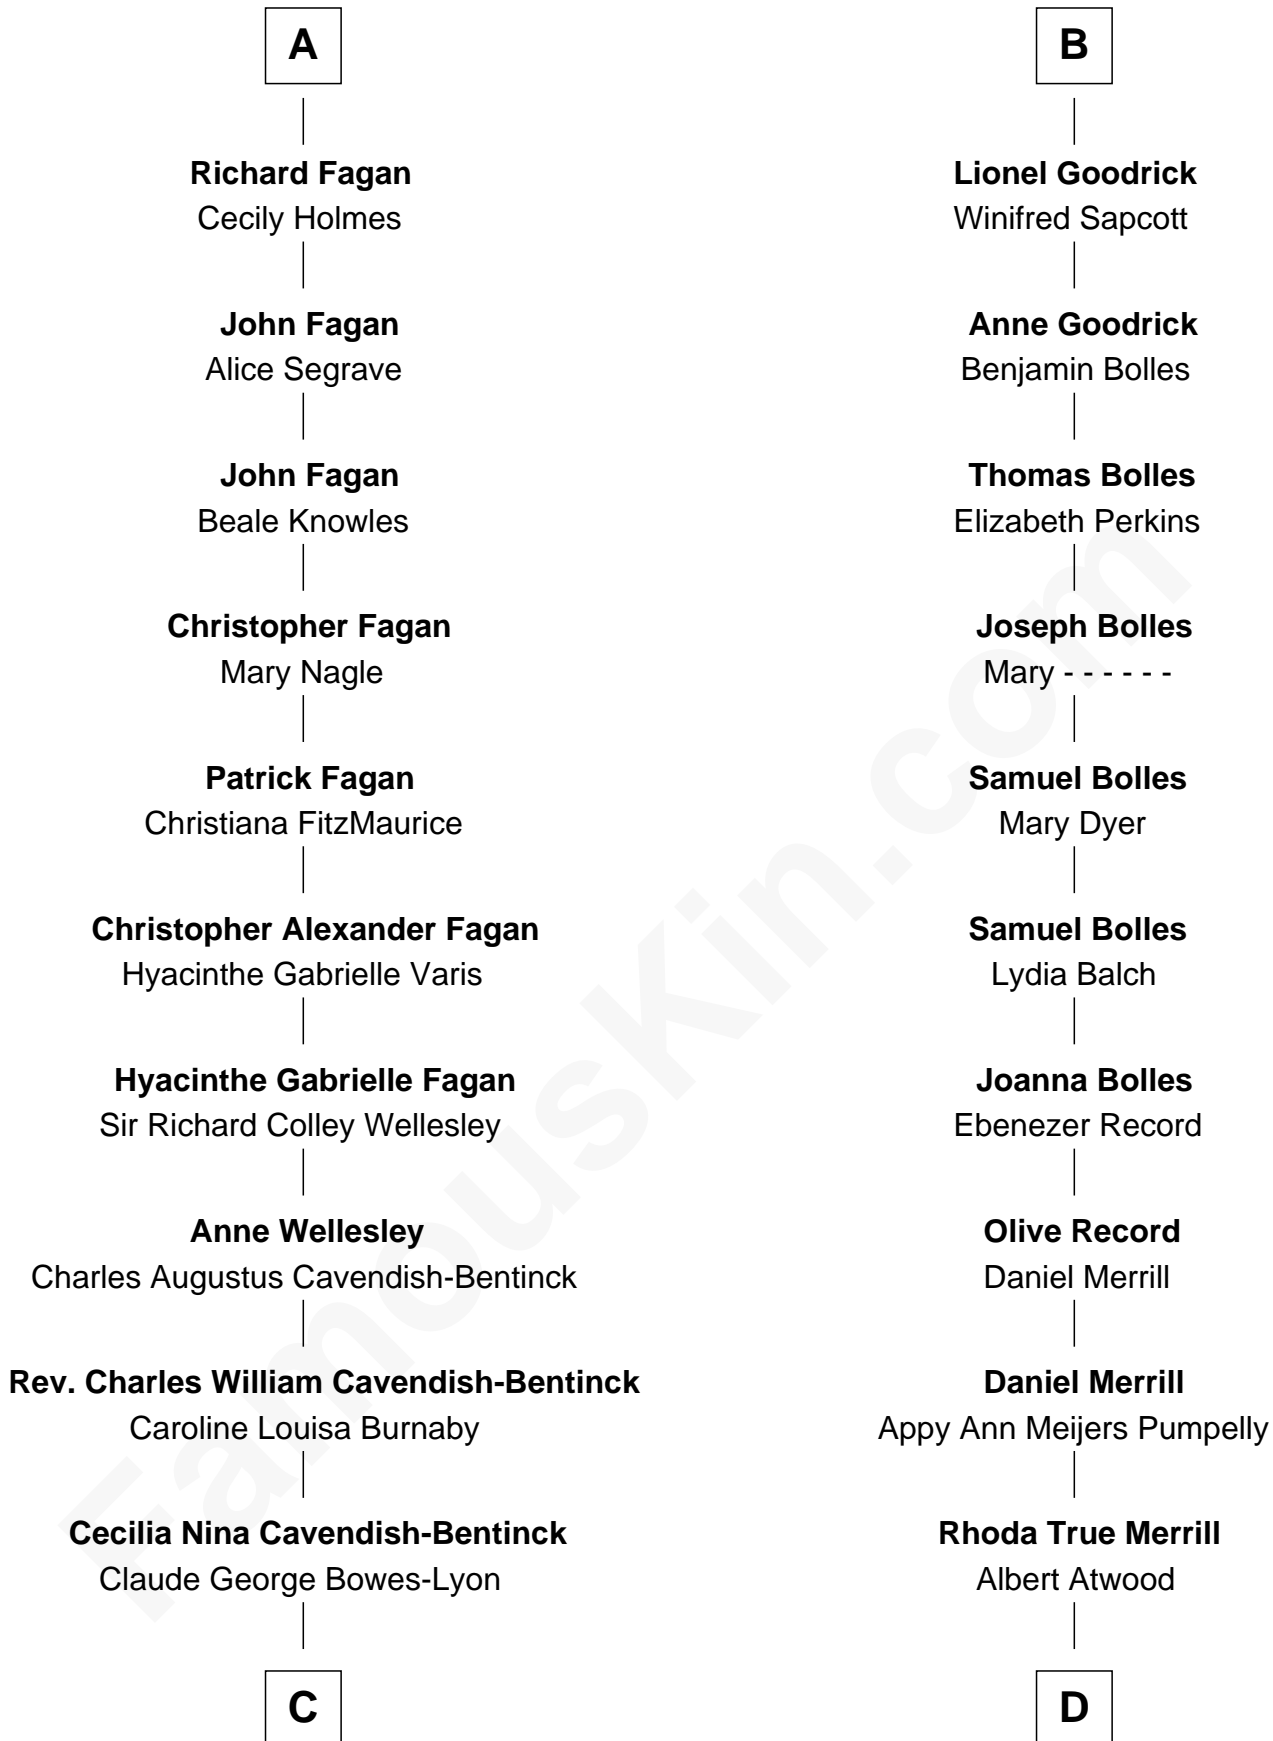

# FamousKin.com Relationship Chart of

**Prince Harry**

*Duke of Sussex*

20th cousin 1 time removed of

**Dave Cowens**

*NBA Hall of Famer*

**C**

**Elizabeth Bowes-Lyon**

George VI, King of the United Kingdom

**Elizabeth II, Queen of the United Kingdom**

Prince Philip of Edinburgh

**Charles III, King of the United Kingdom**

Princess Diana Frances Spencer

**Prince Harry**

*Duke of Sussex*

**D**

**Thomas Albert Atwood**

Priscilla Ann Kelly

**Charles Albert Atwood**

Mina Sylvia Cundiff

**Stanley True Atwood**

Dorothy Ann Ulrich

**Ruth Ellen Atwood**