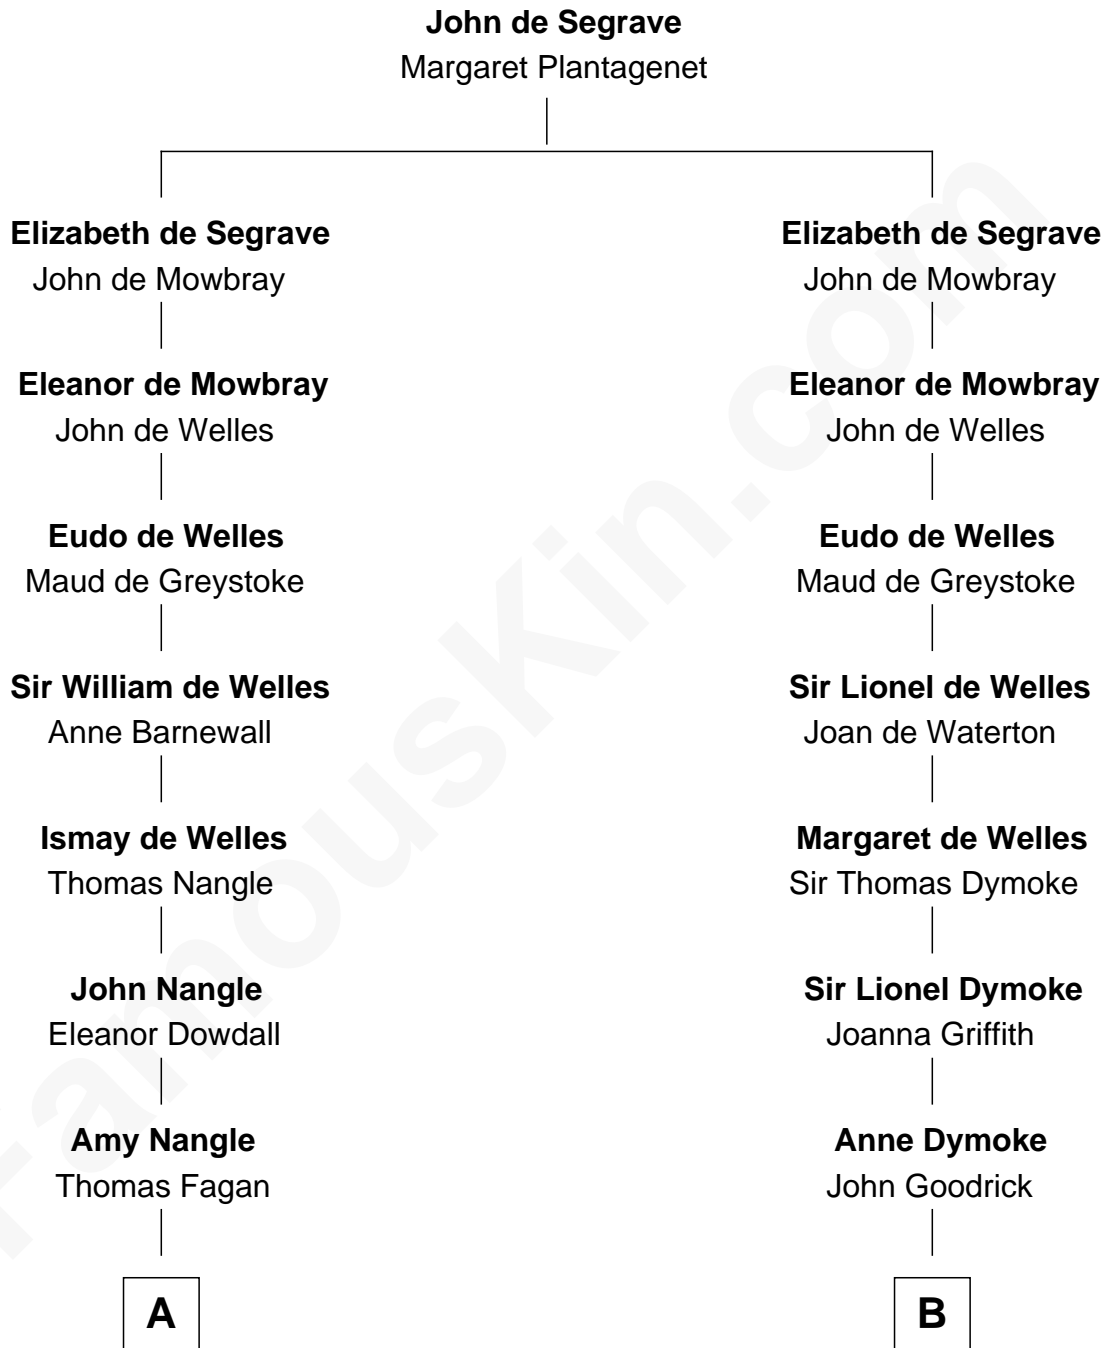

# FamousKin.com Relationship Chart of

**Prince Harry**

*Duke of Sussex*

20th cousin 1 time removed of

**Dave Cowens**

*NBA Hall of Famer*

**C**

**Elizabeth Bowes-Lyon**

George VI, King of the United Kingdom

**Elizabeth II, Queen of the United Kingdom**

Prince Philip of Edinburgh

**Charles III, King of the United Kingdom**

Princess Diana Frances Spencer

**Prince Harry**

*Duke of Sussex*

**D**

**Thomas Albert Atwood**

Priscilla Ann Kelly

**Charles Albert Atwood**

Mina Sylvia Cundiff

**Stanley True Atwood**

Dorothy Ann Ulrich

**Ruth Ellen Atwood**