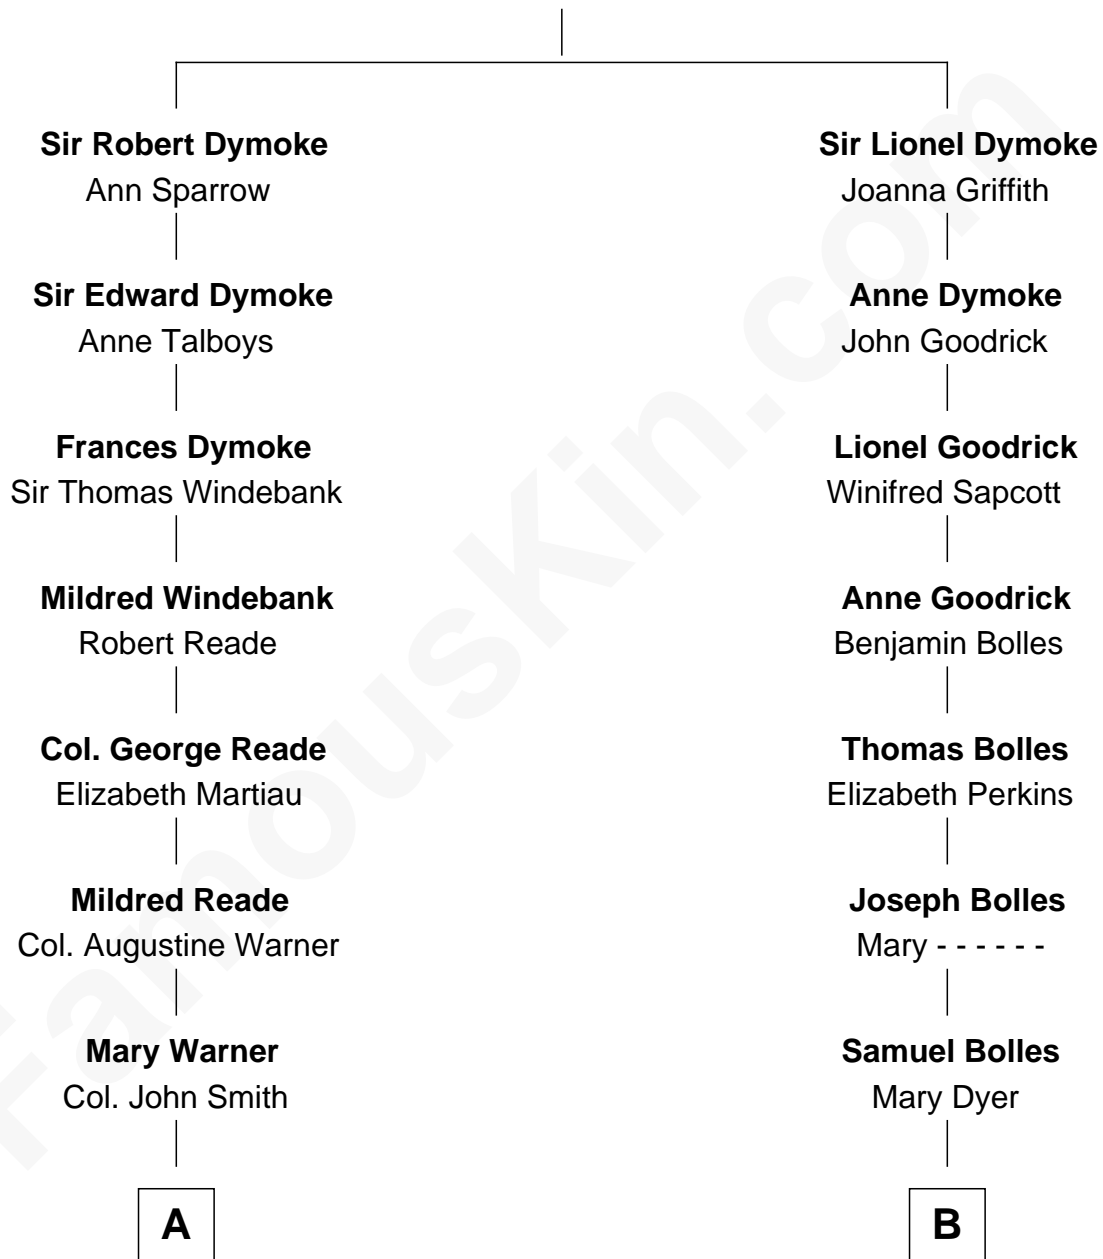

FamousKin.com Relationship Chart of

Prince Harry

Duke of Sussex

16th cousin 1 time removed of

Dave Cowens

NBA Hall of Famer

Sir Thomas Dymoke

Margaret de Welles