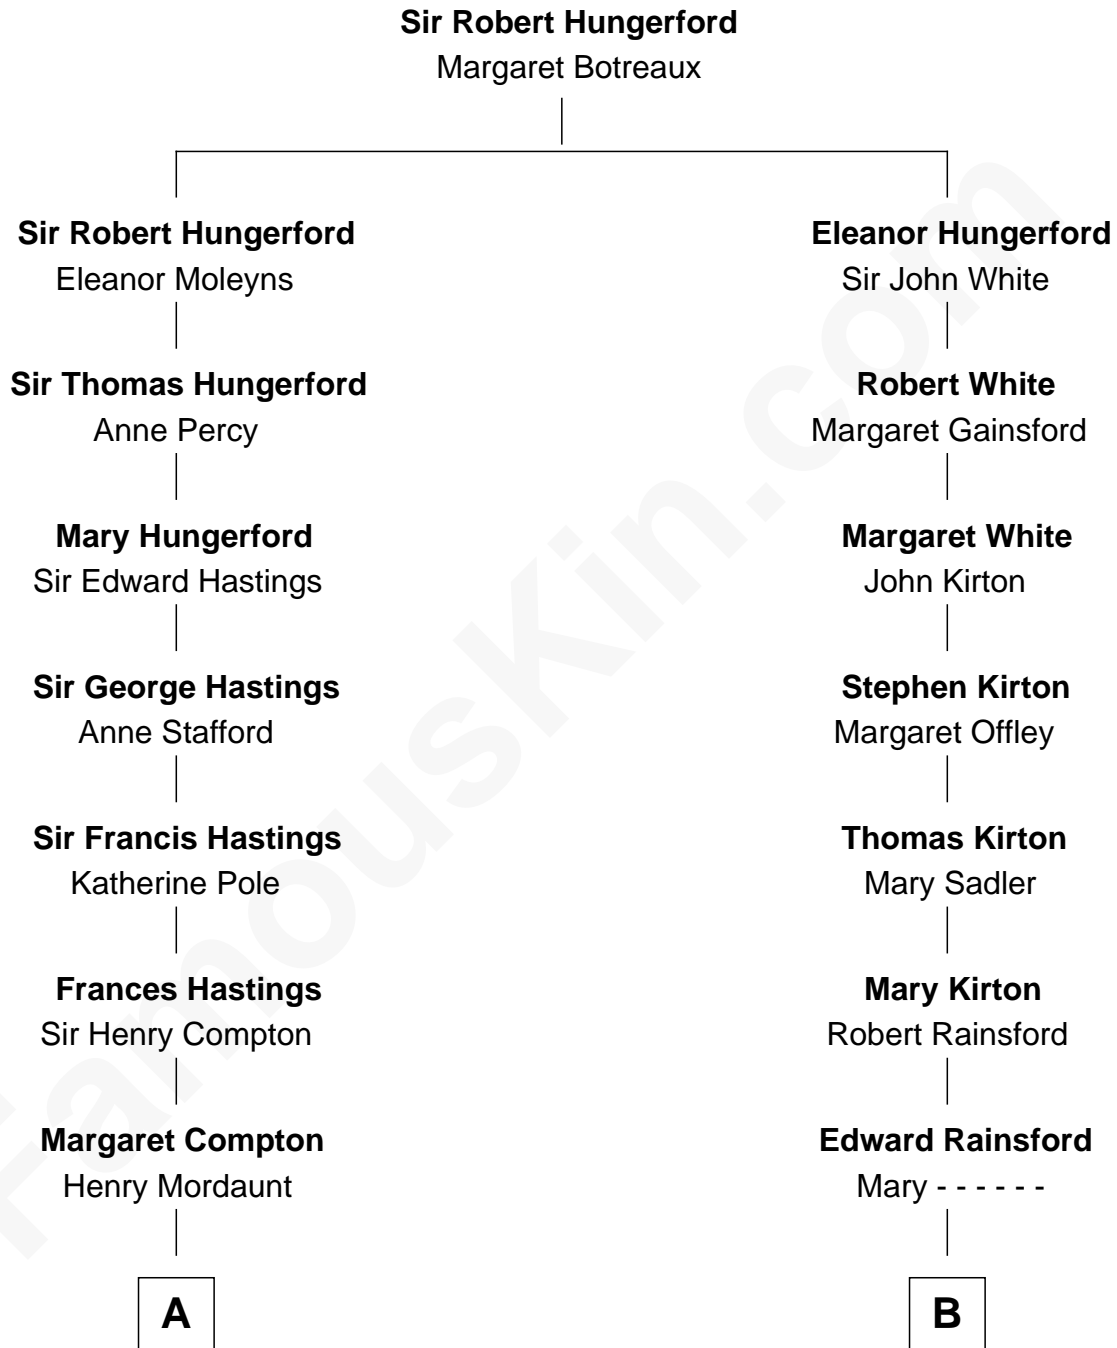

FamousKin.com
Relationship Chart of
Prince Harry
Duke of Sussex

17th cousin 1 time removed of

Thomas J. Watson, Jr.
President and CEO of I.B.M.

C

Princess Diana Frances Spencer
Charles III, King of the United Kingdom

Prince Harry
Duke of Sussex

FamousKin.com