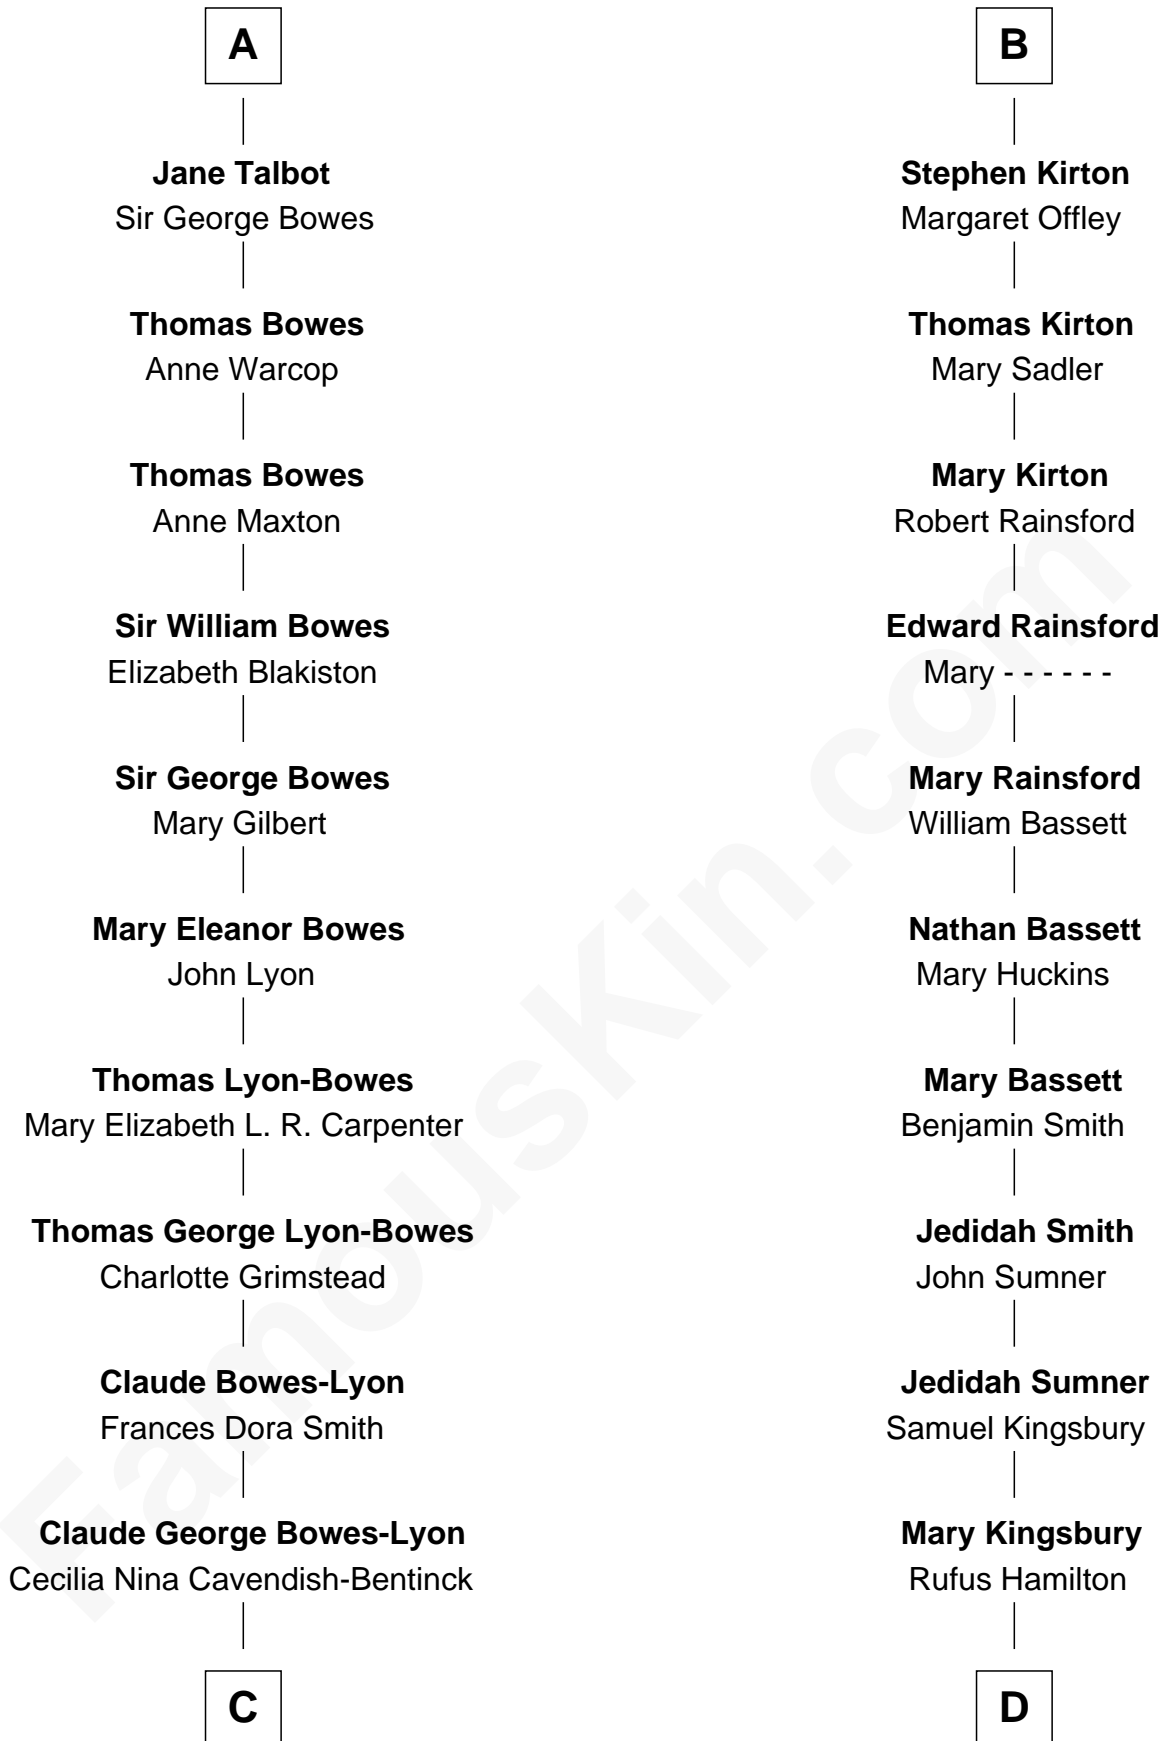

## Relationship Chart of

### Prince Harry

*Duke of Sussex*

20th cousin 1 time removed of

**Thomas J. Watson, Jr.**  
*President and CEO of I.B.M.*

**C**

**Elizabeth Bowes-Lyon**

George VI, King of the United Kingdom

**Elizabeth II, Queen of the United Kingdom**

Prince Philip of Edinburgh

**Charles III, King of the United Kingdom**

Princess Diana Frances Spencer

**Prince Harry**

*Duke of Sussex*

**D**

**Mary Hamilton**

Dr. Oliver Kittredge