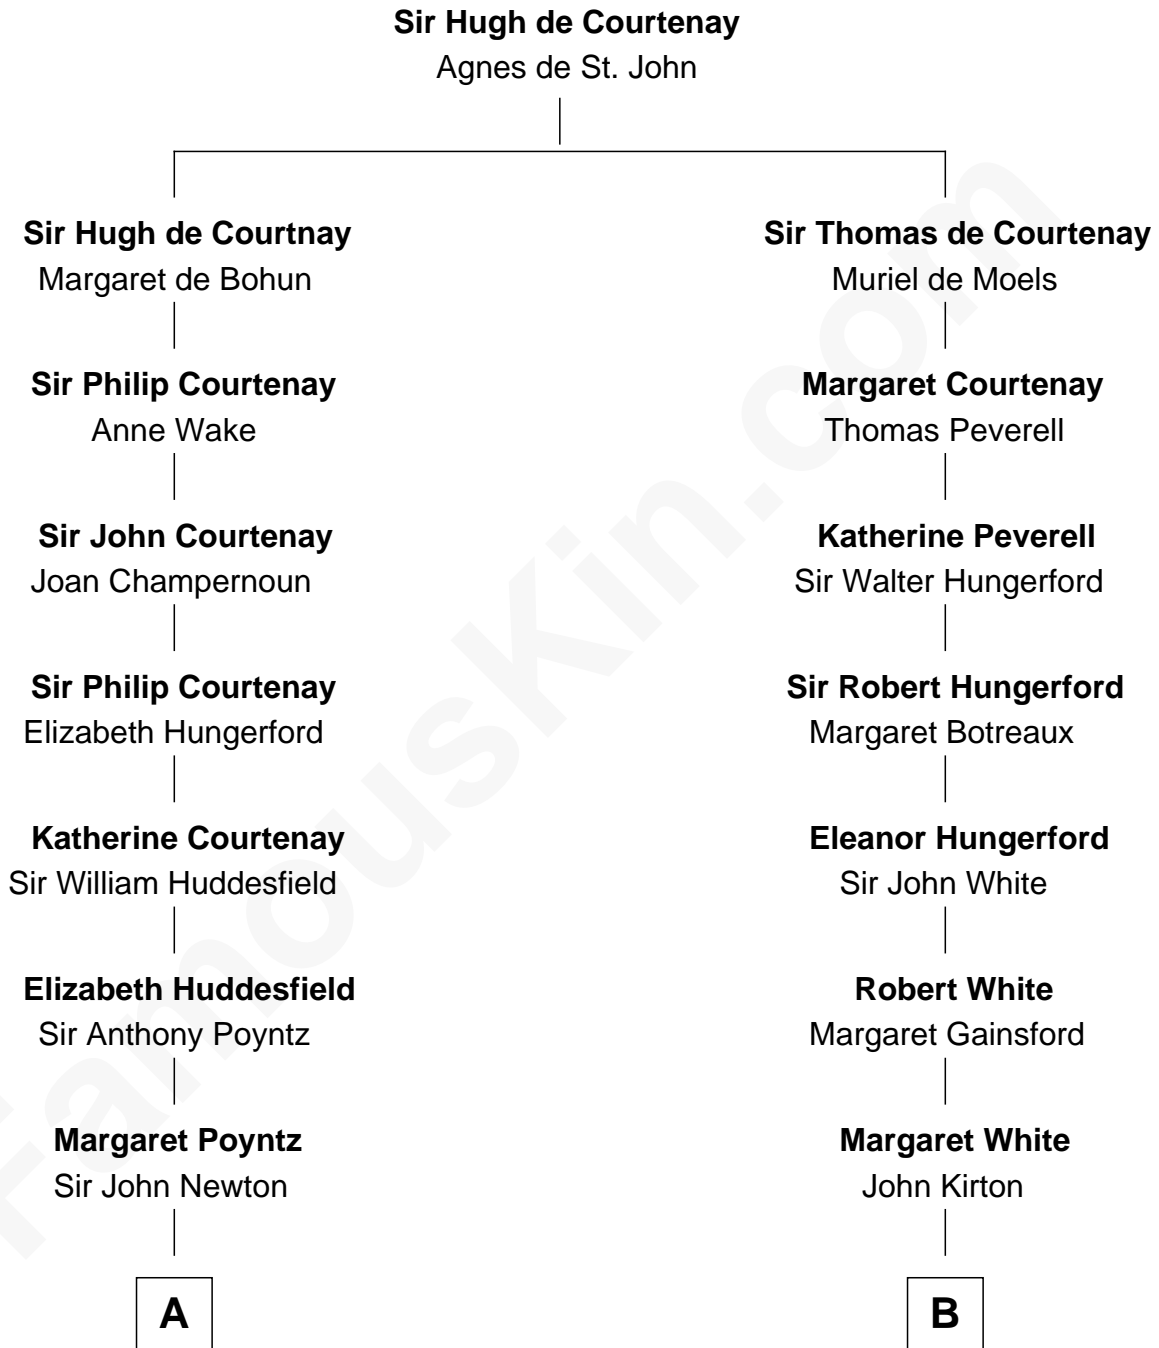

FamousKin.com Relationship Chart of

Prince Harry
Duke of Sussex

21st cousin of

Thomas J. Watson, Jr.
President and CEO of I.B.M.

C

Rosalind Cecilia Caroline Bingham

James Albert Edward Hamilton

Cynthia Elinor Beatrix Hamilton

Albert Edward John Spencer

Edward John Spencer

Frances Ruth Burke Roche

Princess Diana Frances Spencer

Charles III, King of the United Kingdom

Prince Harry

Duke of Sussex

D