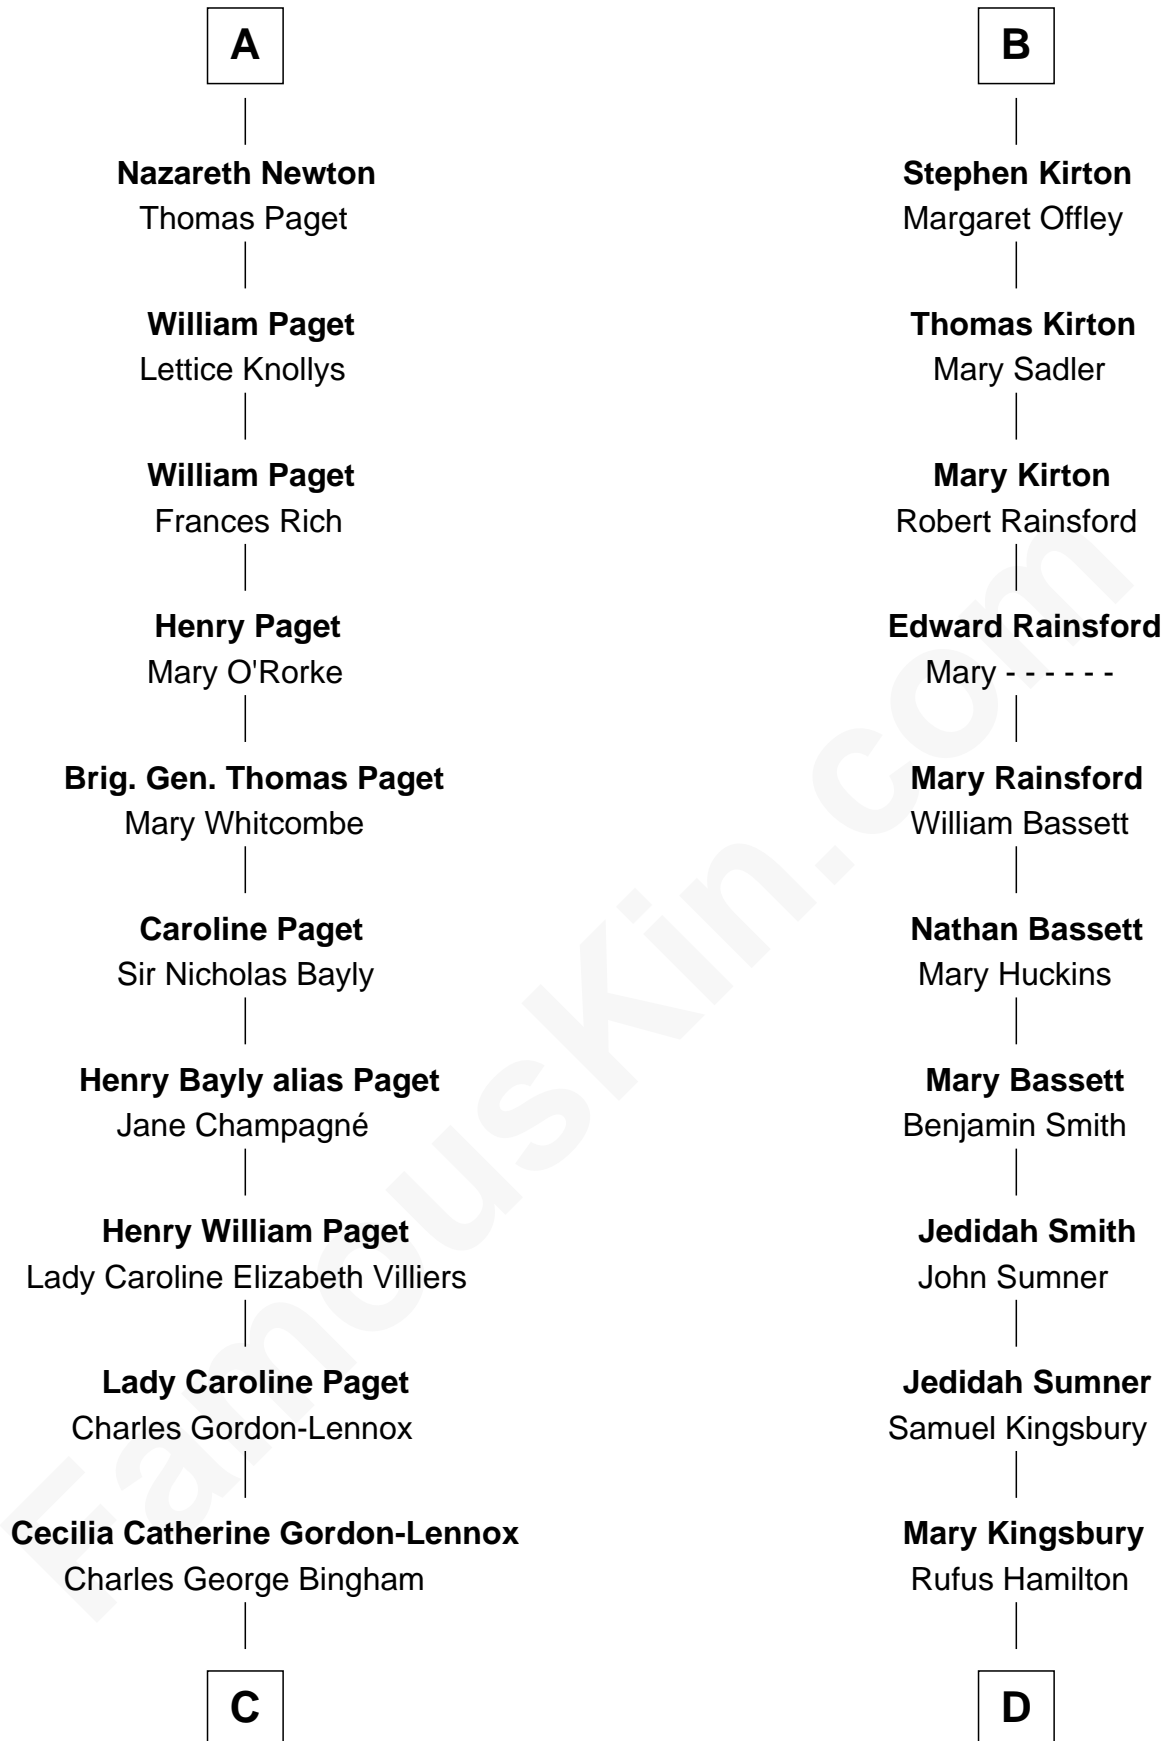

FamousKin.com Relationship Chart of

Prince Harry
Duke of Sussex

21st cousin of

Thomas J. Watson, Jr.
President and CEO of I.B.M.

C

Rosalind Cecilia Caroline Bingham

James Albert Edward Hamilton

Cynthia Elinor Beatrix Hamilton

Albert Edward John Spencer

Edward John Spencer

Frances Ruth Burke Roche

Princess Diana Frances Spencer

Charles III, King of the United Kingdom

Prince Harry

Duke of Sussex

D