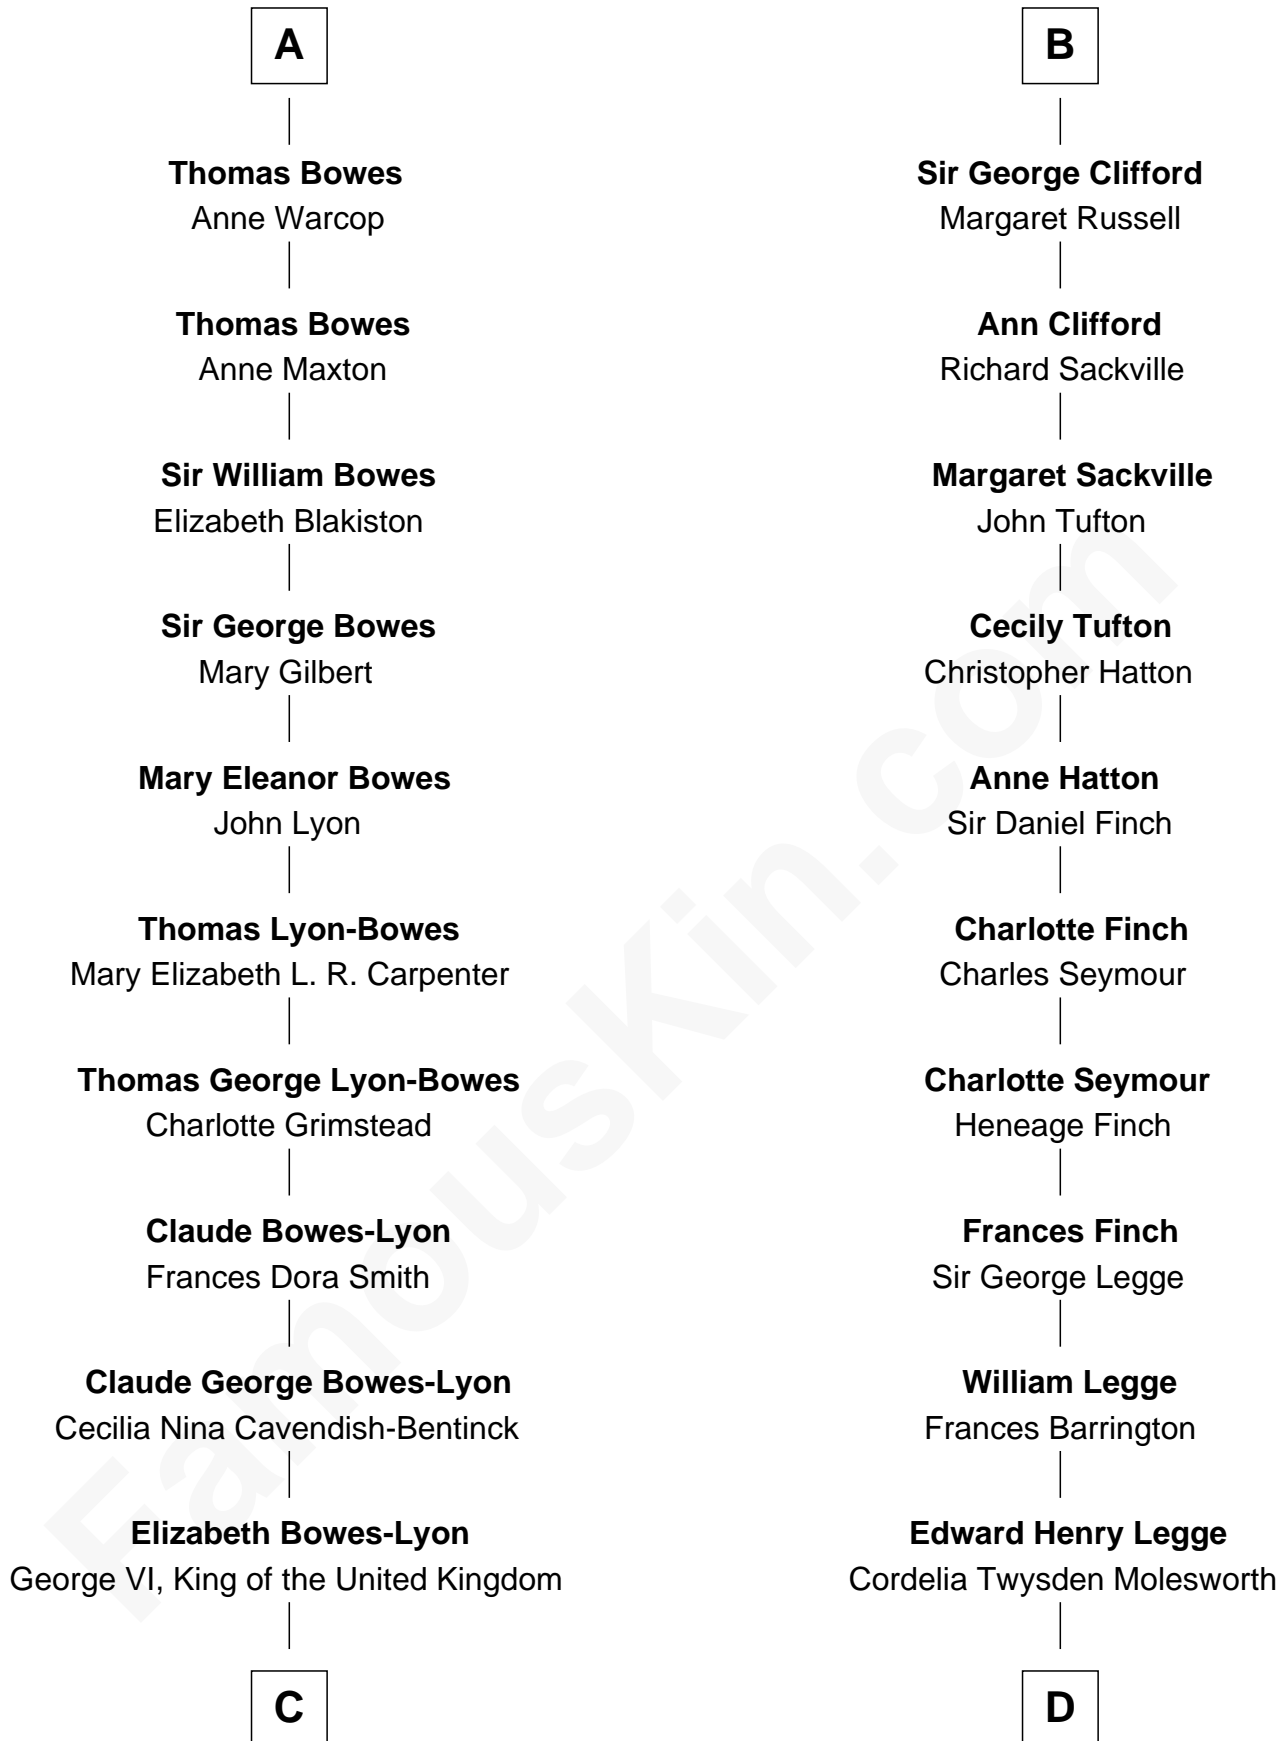

FamousKin.com Relationship Chart of

Prince Harry
Duke of Sussex

19th cousin 1 time removed of

Kit Harington

TV Actor - "Game of Thrones"

Sir Thomas de Beauchamp
Katherine de Mortimer

C

Elizabeth II, Queen of the United Kingdom

Prince Philip of Edinburgh

Charles III, King of the United Kingdom

Princess Diana Frances Spencer

Prince Harry

Duke of Sussex

D

Lois Marjorie Legge

Ernest Wriothesley Denny