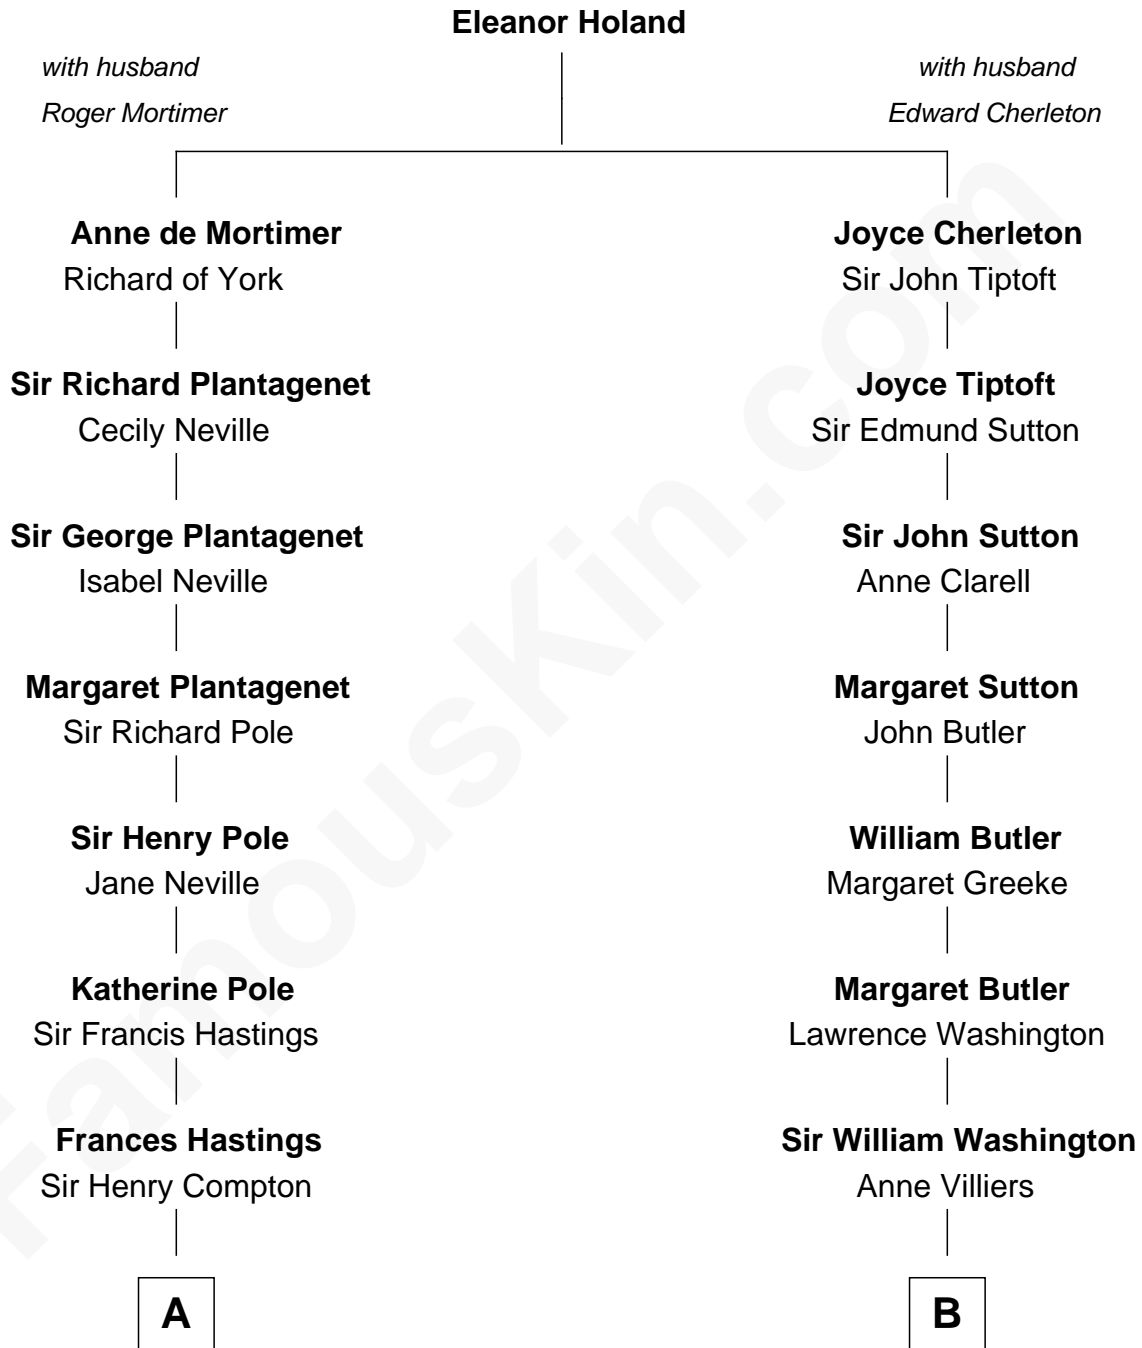

FamousKin.com Relationship Chart of

Prince Harry
Duke of Sussex

18th cousin 1 time removed of

Kit Harington
TV Actor - "Game of Thrones"

C

Edward John Spencer
Frances Ruth Burke Roche

Princess Diana Frances Spencer
Charles III, King of the United Kingdom

Prince Harry
Duke of Sussex

D

Sir David Richard Harington
Deborah Jane Catesby

Kit Harington
TV Actor - "Game of Thrones"

FamousKin.com