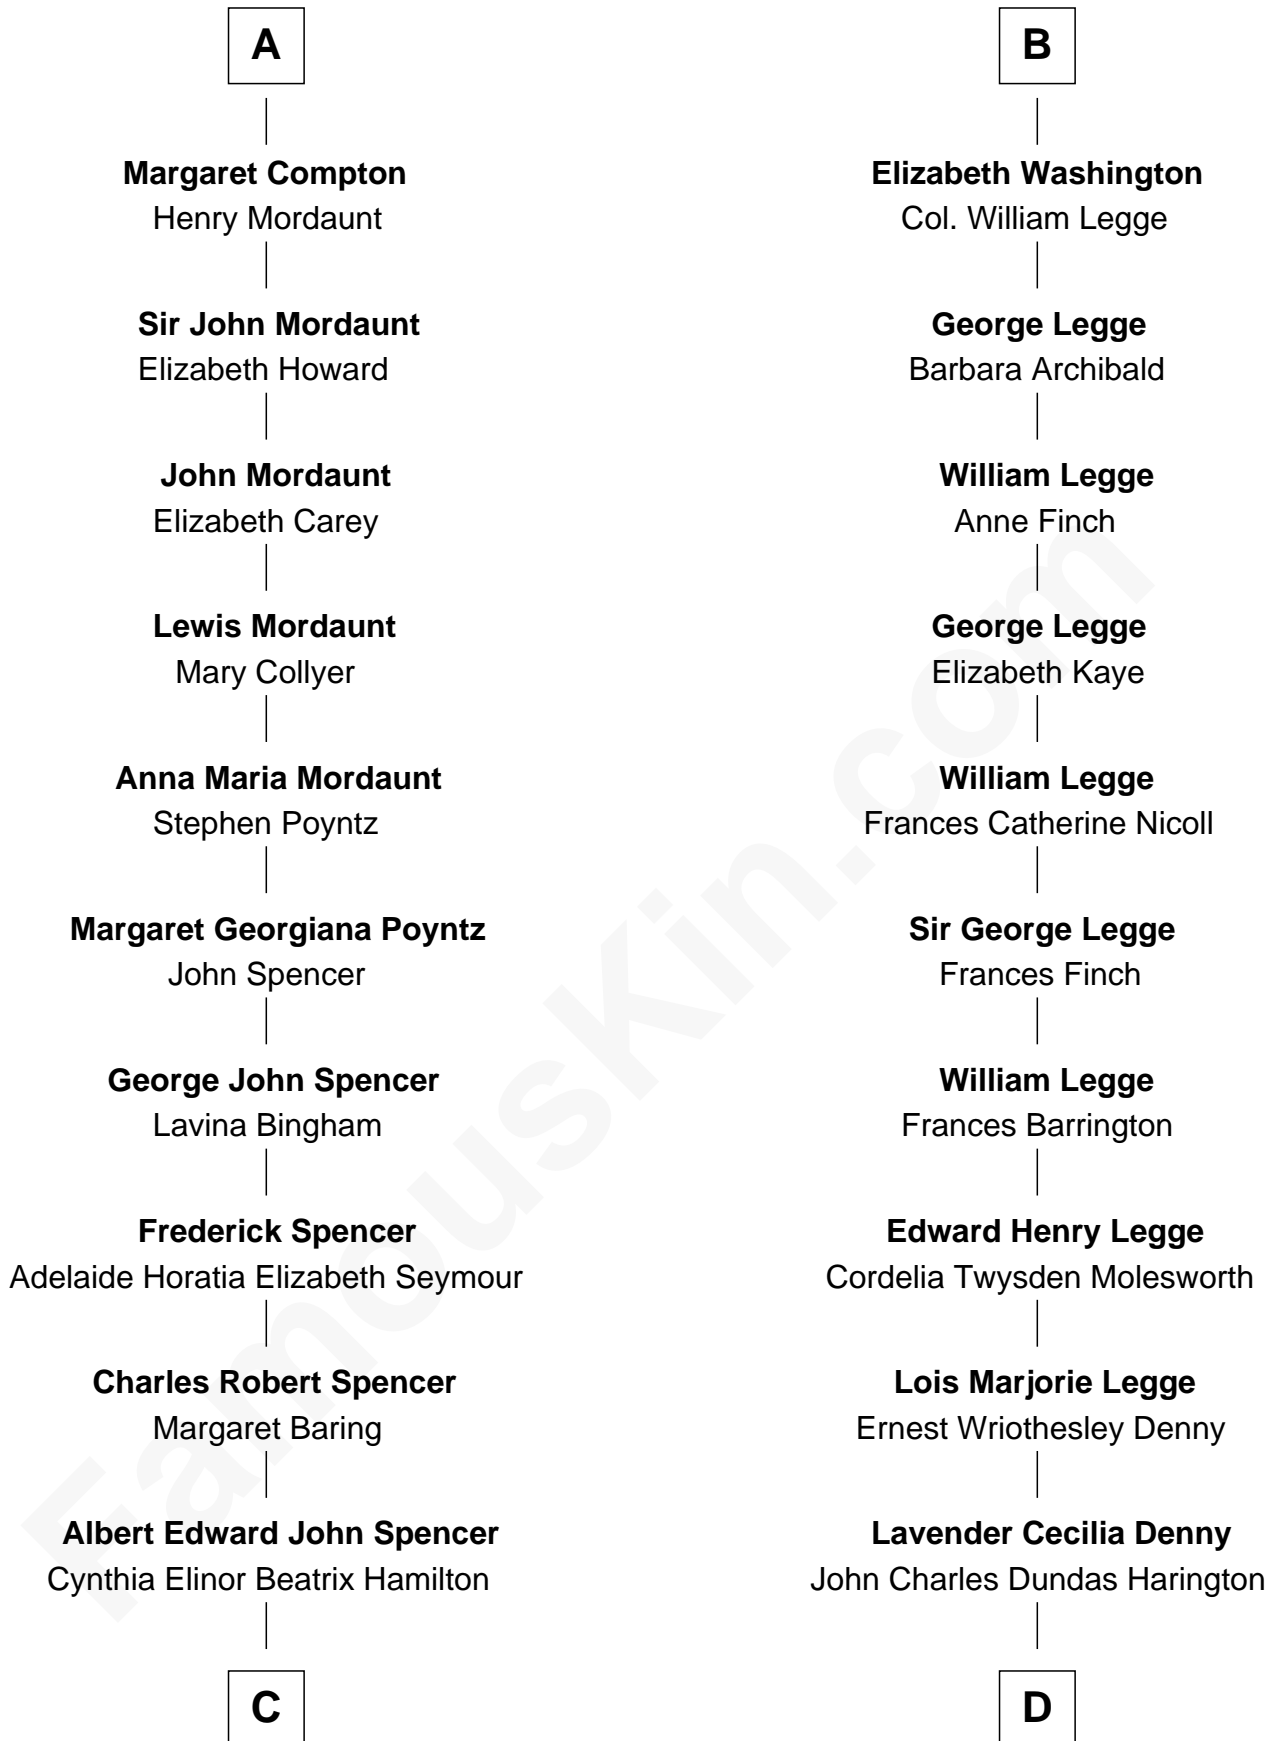

FamousKin.com Relationship Chart of

Prince Harry
Duke of Sussex

18th cousin 1 time removed of

Kit Harington
TV Actor - "Game of Thrones"

C

Edward John Spencer
Frances Ruth Burke Roche

Princess Diana Frances Spencer
Charles III, King of the United Kingdom