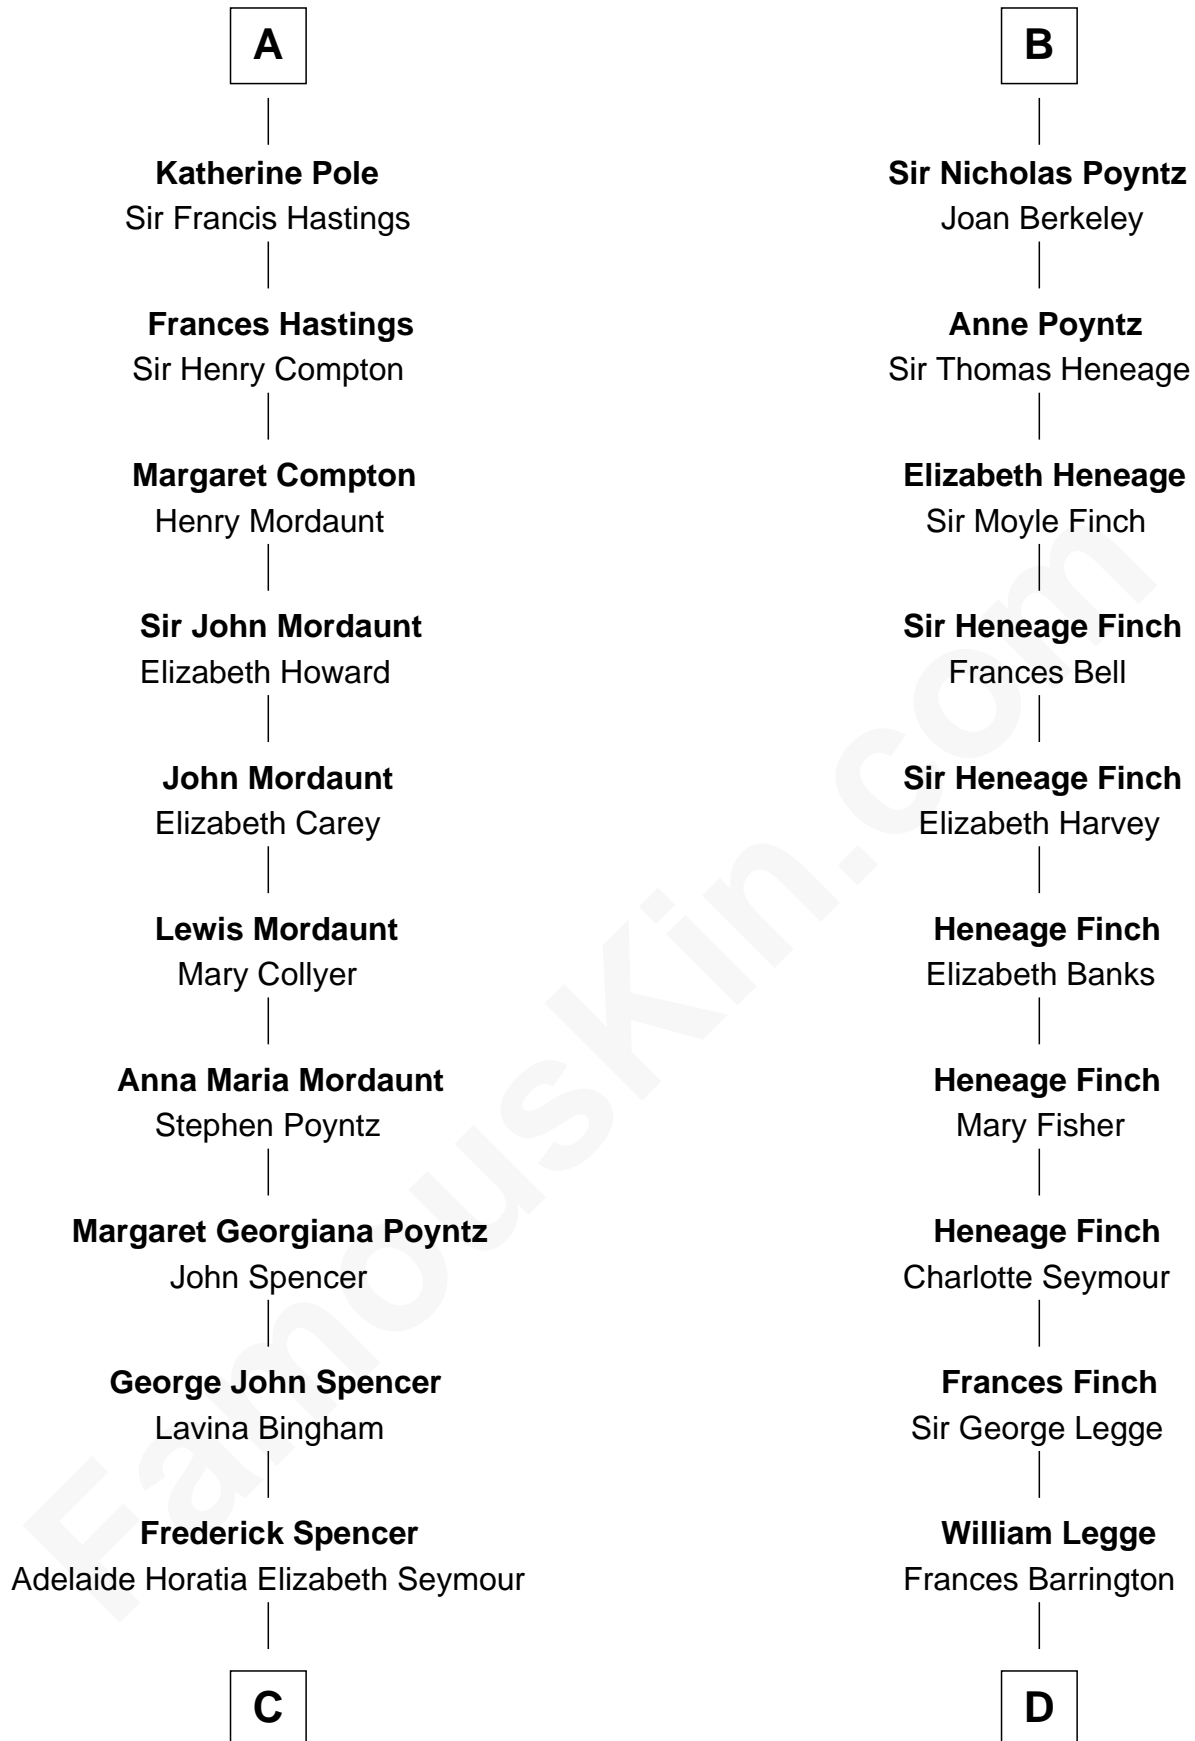

FamousKin.com Relationship Chart of

Prince Harry
Duke of Sussex

21st cousin of

Kit Harington

TV Actor - "Game of Thrones"

C

Charles Robert Spencer

Margaret Baring

Albert Edward John Spencer

Cynthia Elinor Beatrix Hamilton

Edward John Spencer

Frances Ruth Burke Roche

Princess Diana Frances Spencer

Charles III, King of the United Kingdom

Prince Harry

Duke of Sussex