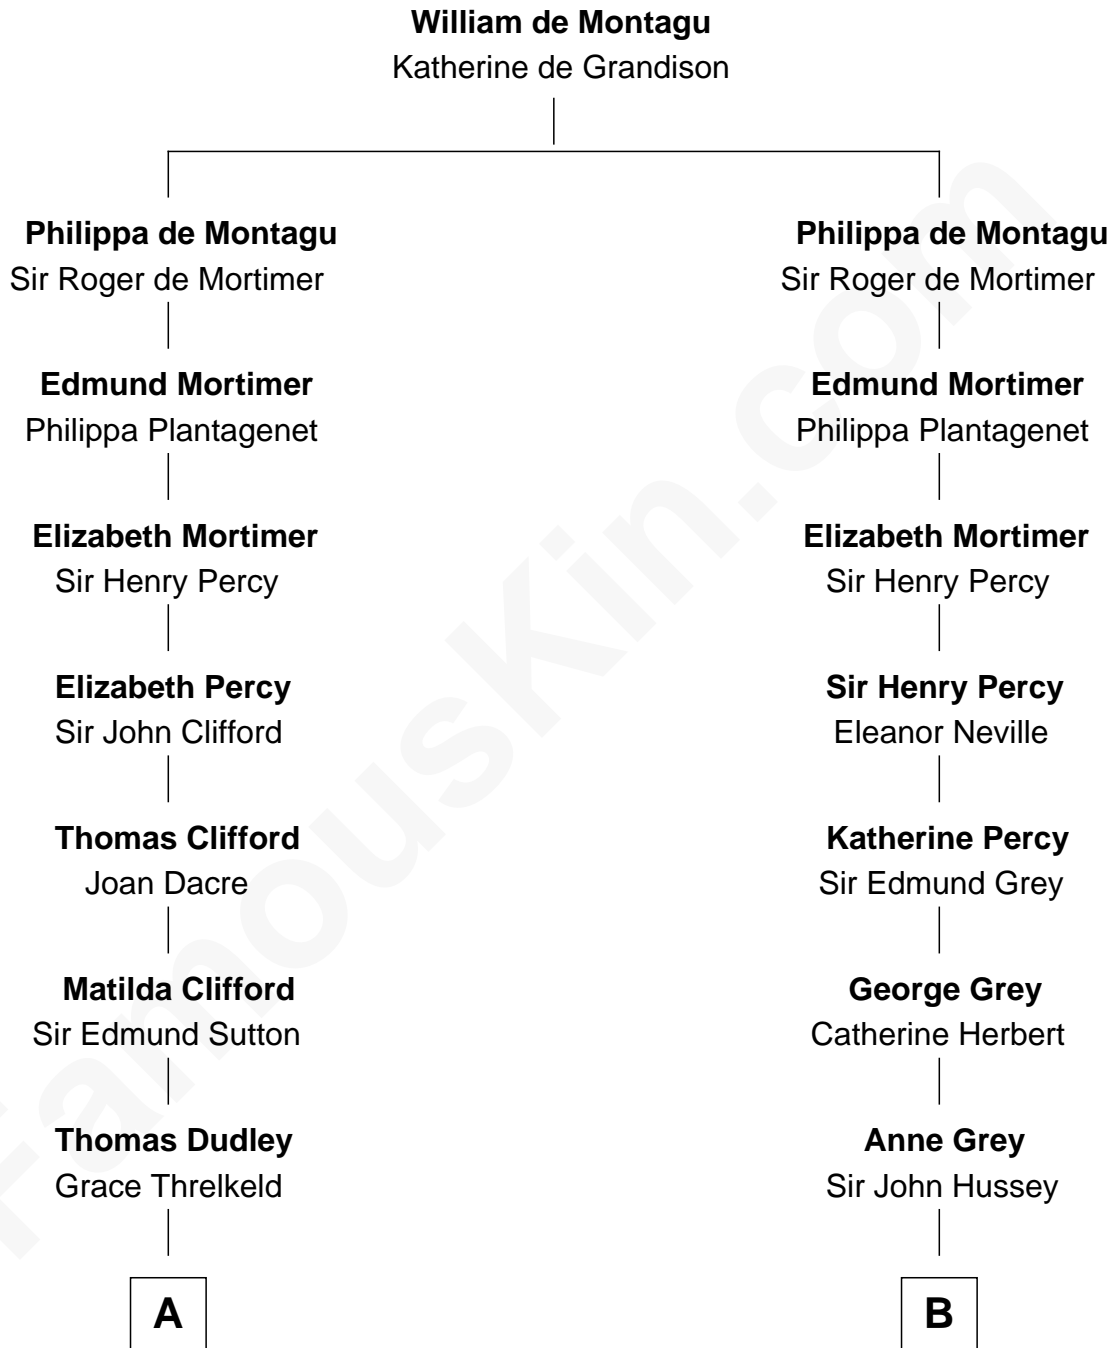

FamousKin.com Relationship Chart of

Prince Harry
Duke of Sussex

20th cousin 1 time removed of

Kit Harington
TV Actor - "Game of Thrones"

C

Albert Edward John Spencer
Cynthia Elinor Beatrix Hamilton

Edward John Spencer
Frances Ruth Burke Roche

Princess Diana Frances Spencer
Charles III, King of the United Kingdom

Prince Harry
Duke of Sussex

D

Edward Henry Legge
Cordelia Twysden Molesworth

Lois Marjorie Legge
Ernest Wriothsesley Denny

Lavender Cecilia Denny
John Charles Dundas Harington