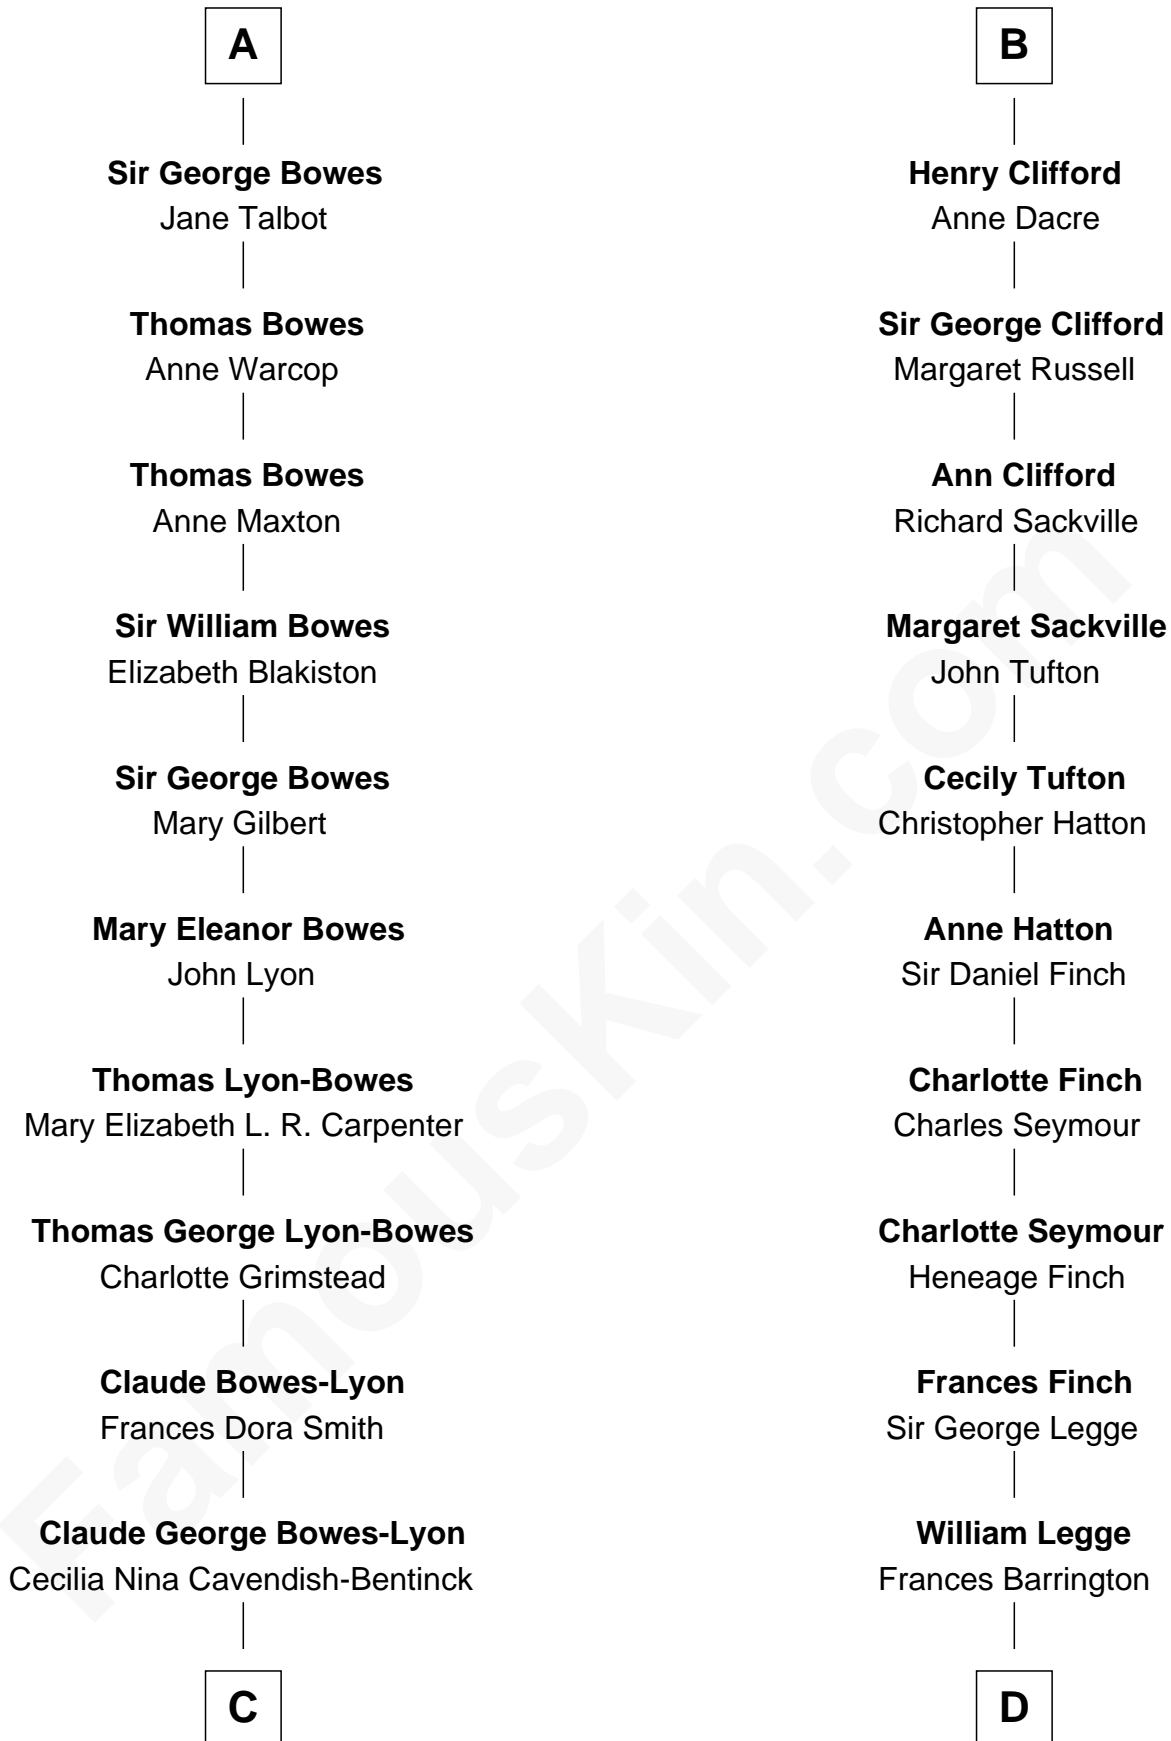

FamousKin.com Relationship Chart of

Prince Harry
Duke of Sussex

20th cousin 1 time removed of

Kit Harington
TV Actor - "Game of Thrones"

Sir John Bulmer

C

Elizabeth Bowes-Lyon

George VI, King of the United Kingdom

Elizabeth II, Queen of the United Kingdom

Prince Philip of Edinburgh

Charles III, King of the United Kingdom

Princess Diana Frances Spencer

Prince Harry

Duke of Sussex

D

Edward Henry Legge

Cordelia Twysden Molesworth

Lois Marjorie Legge

Ernest Wriothsesley Denny

Lavender Cecilia Denny

John Charles Dundas Harington

Sir David Richard Harington

Deborah Jane Catesby

Kit Harington

TV Actor - "Game of Thrones"