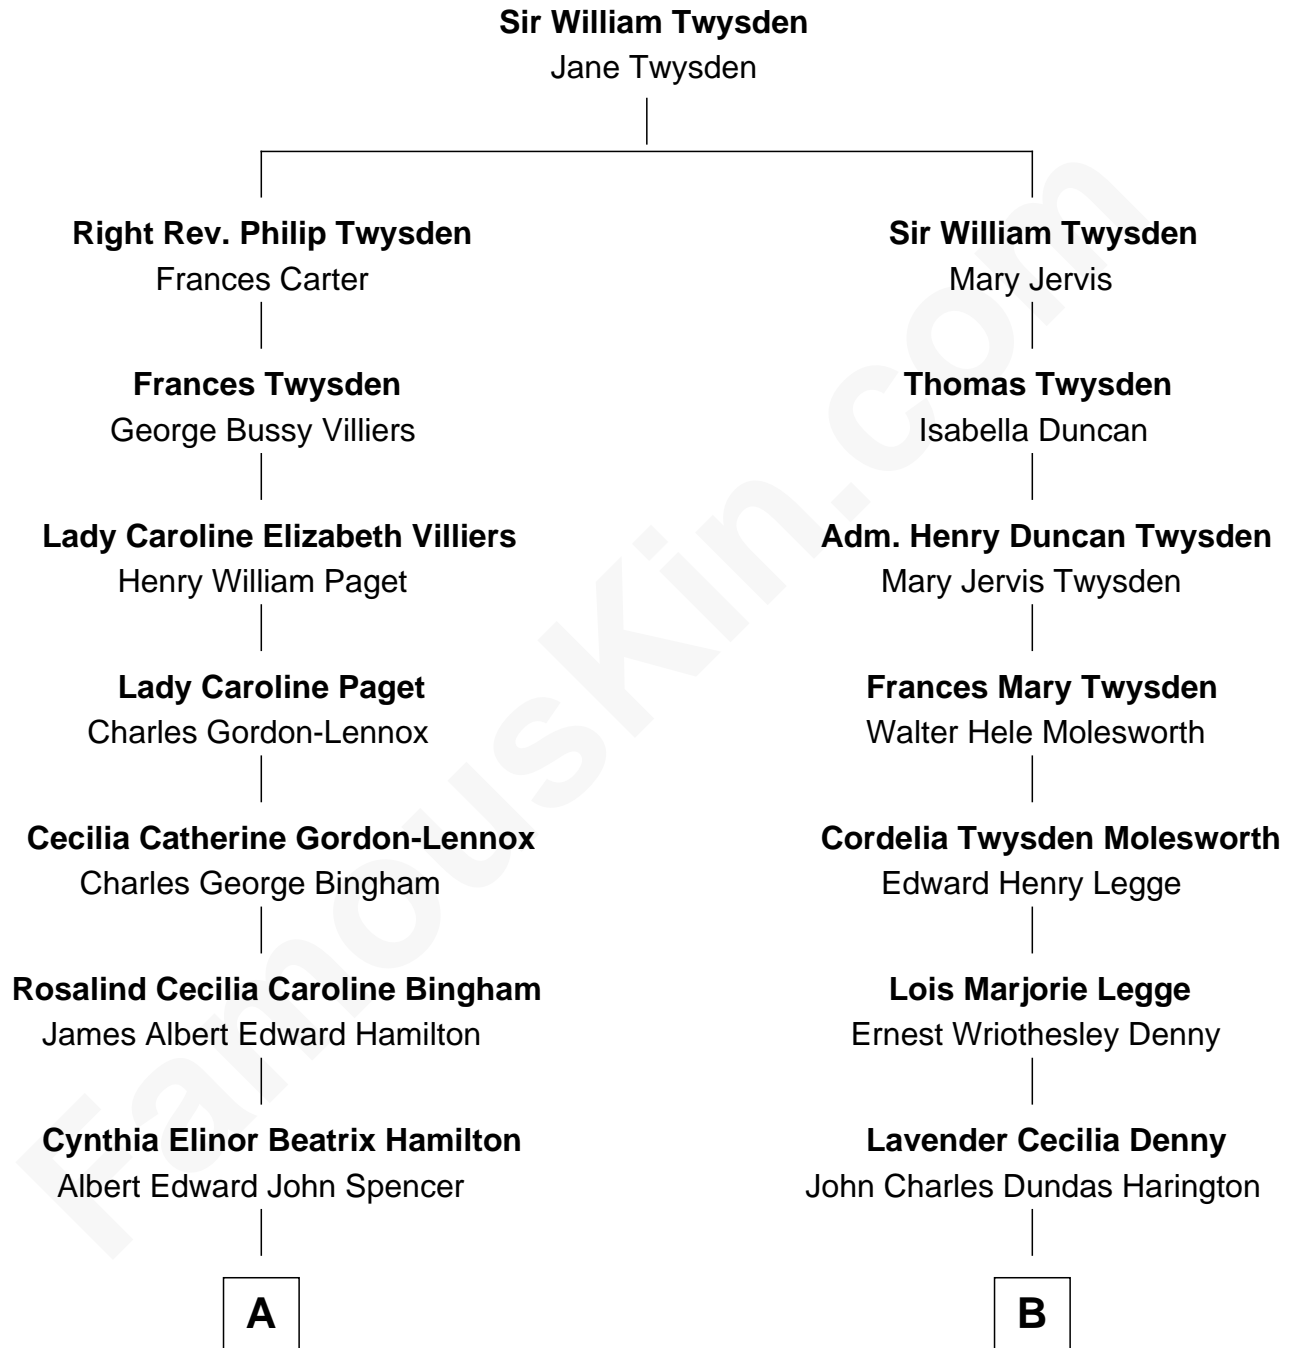

# FamousKin.com Relationship Chart of

**Prince Harry**  
*Duke of Sussex*

8th cousin 1 time removed of

**Kit Harington**  
*TV Actor - "Game of Thrones"*

**A**

**Edward John Spencer**  
Frances Ruth Burke Roche

**Princess Diana Frances Spencer**  
Charles III, King of the United Kingdom

**Prince Harry**  
*Duke of Sussex*

**B**

**Sir David Richard Harington**  
Deborah Jane Catesby

**Kit Harington**  
*TV Actor - "Game of Thrones"*