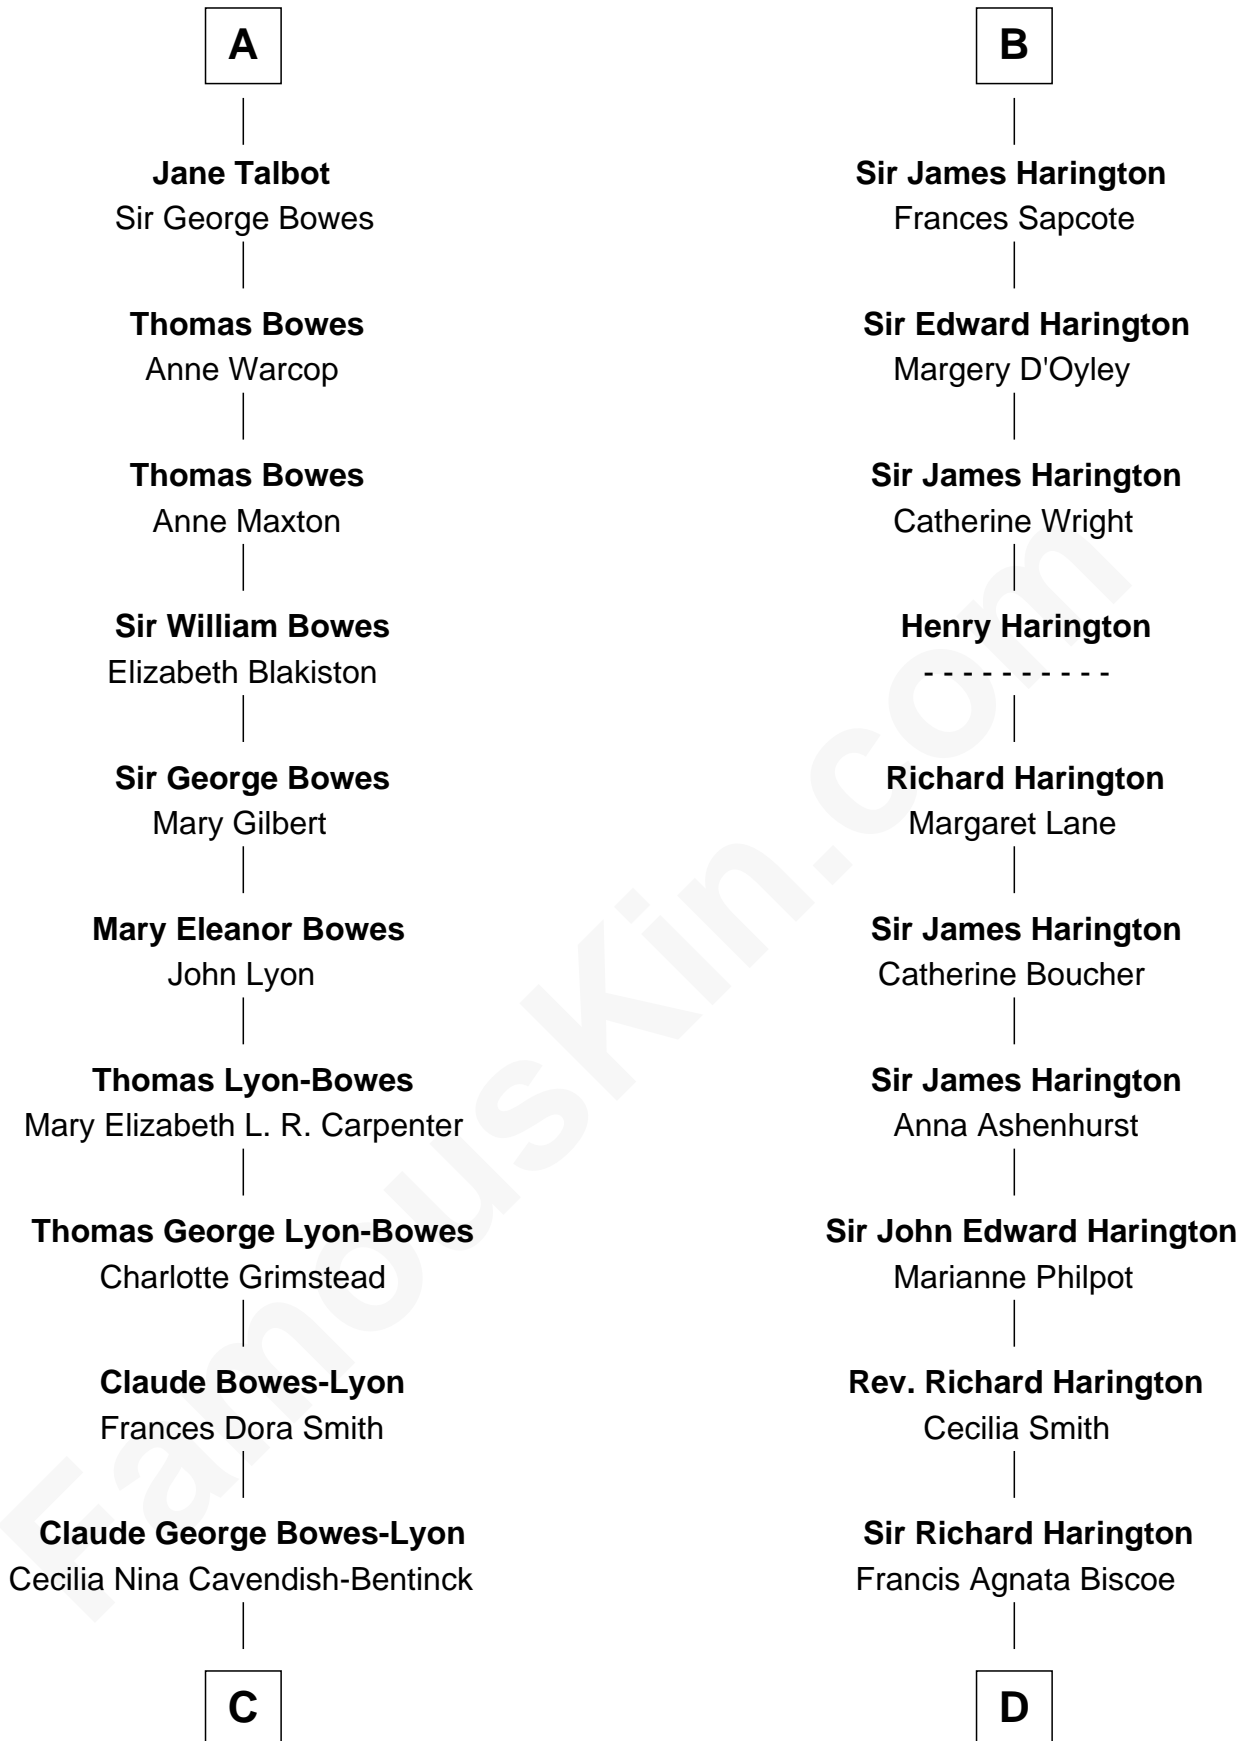

FamousKin.com Relationship Chart of

Prince Harry
Duke of Sussex

20th cousin of

Kit Harington

TV Actor - "Game of Thrones"

Sir William de Bohun
Elizabeth de Badlesmere

C

Elizabeth Bowes-Lyon

George VI, King of the United Kingdom

Elizabeth II, Queen of the United Kingdom

Prince Philip of Edinburgh

Charles III, King of the United Kingdom

Princess Diana Frances Spencer

Prince Harry

Duke of Sussex

D

Sir Richard Harington

Selina Louisa Grace Dundas

John Charles Dundas Harington

Lavender Cecilia Denny

Sir David Richard Harington

Deborah Jane Catesby

Kit Harington

TV Actor - "Game of Thrones"