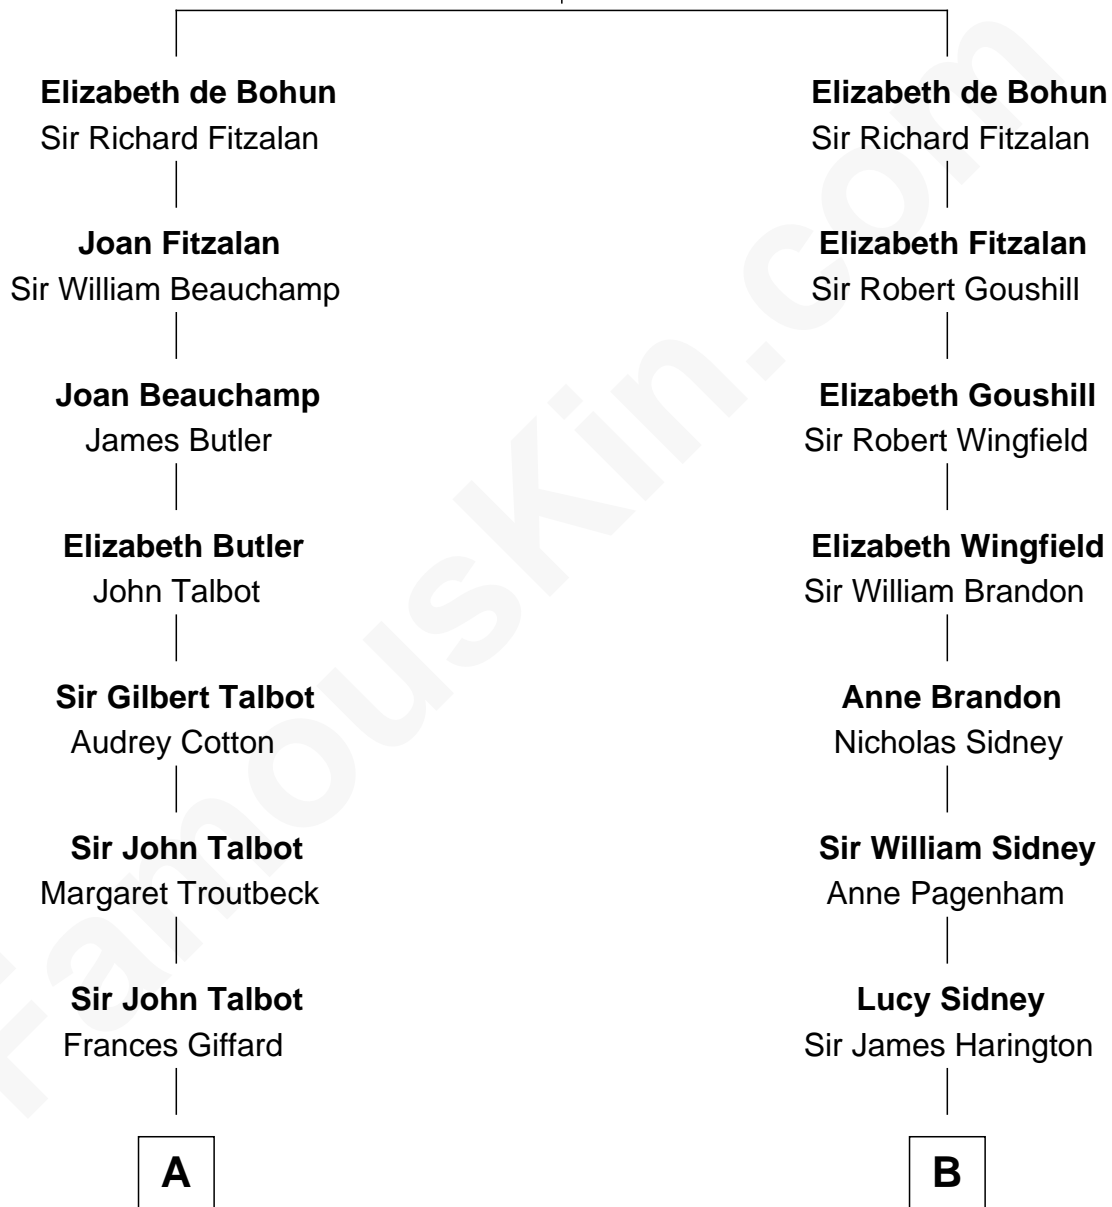

FamousKin.com Relationship Chart of

Prince Harry
Duke of Sussex

20th cousin of

Kit Harington

TV Actor - "Game of Thrones"

Sir William de Bohun
Elizabeth de Badlesmere

C

Elizabeth Bowes-Lyon

George VI, King of the United Kingdom

Elizabeth II, Queen of the United Kingdom

Prince Philip of Edinburgh

Charles III, King of the United Kingdom

Princess Diana Frances Spencer

Prince Harry

Duke of Sussex

D

Sir Richard Harington

Selina Louisa Grace Dundas

John Charles Dundas Harington

Lavender Cecilia Denny

Sir David Richard Harington

Deborah Jane Catesby

Kit Harington

TV Actor - "Game of Thrones"