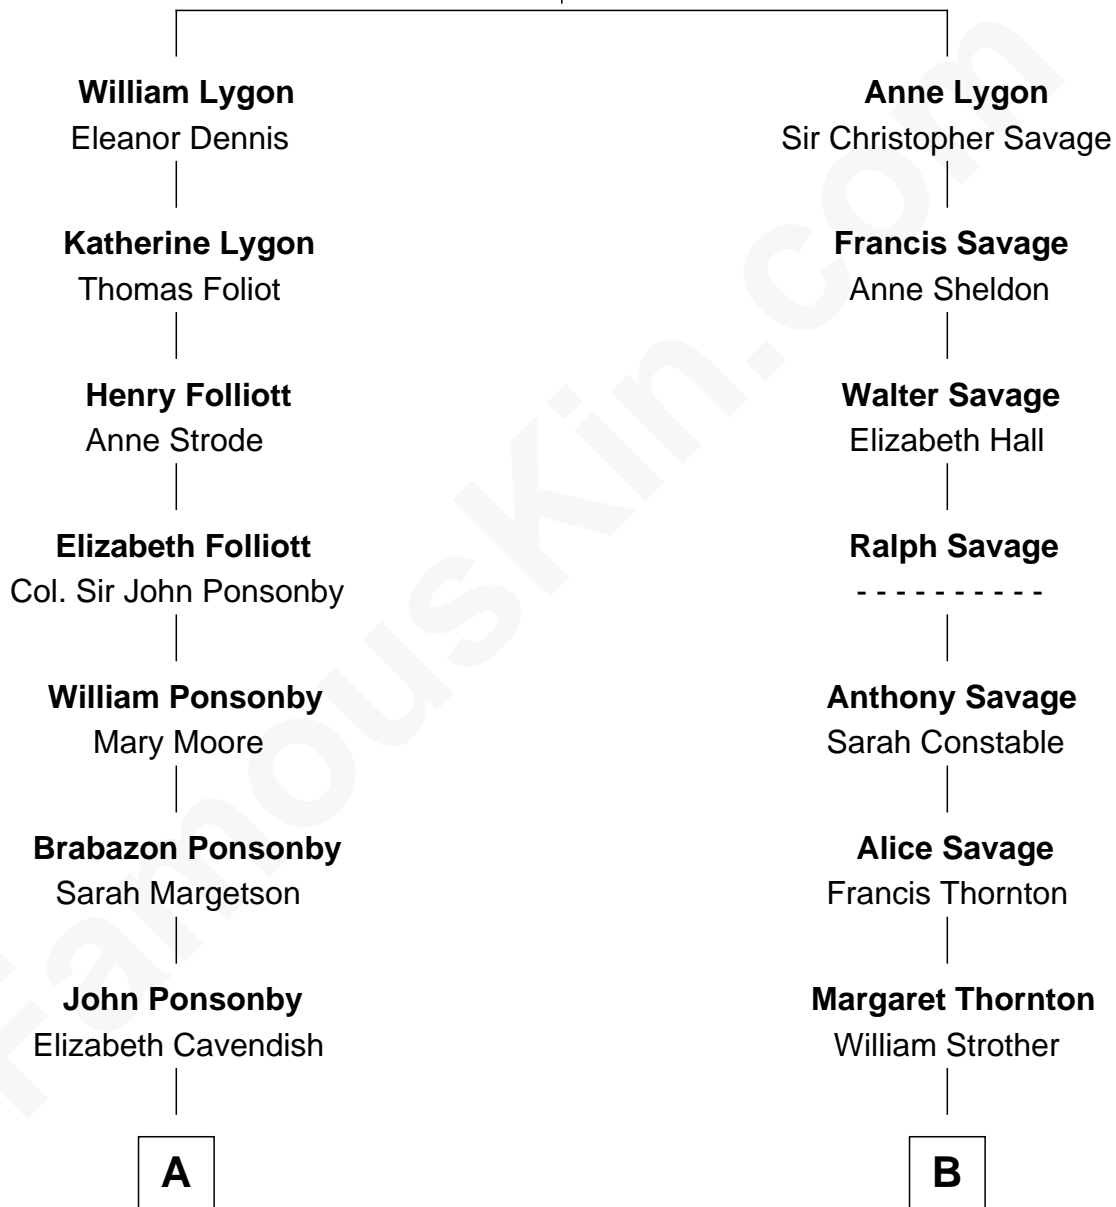

FamousKin.com Relationship Chart of

Prince Harry
Duke of Sussex

14th cousin 1 time removed of

William H. Macy
TV and Movie Actor

Sir Richard Lygon
Margaret Greville

A

William Brabazon Ponsonby

Louisa Molesworth

Mary Elizabeth Ponsonby

Charles Grey

Elizabeth Grey

John Crocker Bulteel

Louisa Emily Charlotte Bulteel

Edward Charles Baring

Margaret Baring

Charles Robert Spencer

Albert Edward John Spencer

Cynthia Elinor Beatrix Hamilton

Edward John Spencer

Frances Ruth Burke Roche

Princess Diana Frances Spencer

Charles III, King of the United Kingdom

Prince Harry

Duke of Sussex