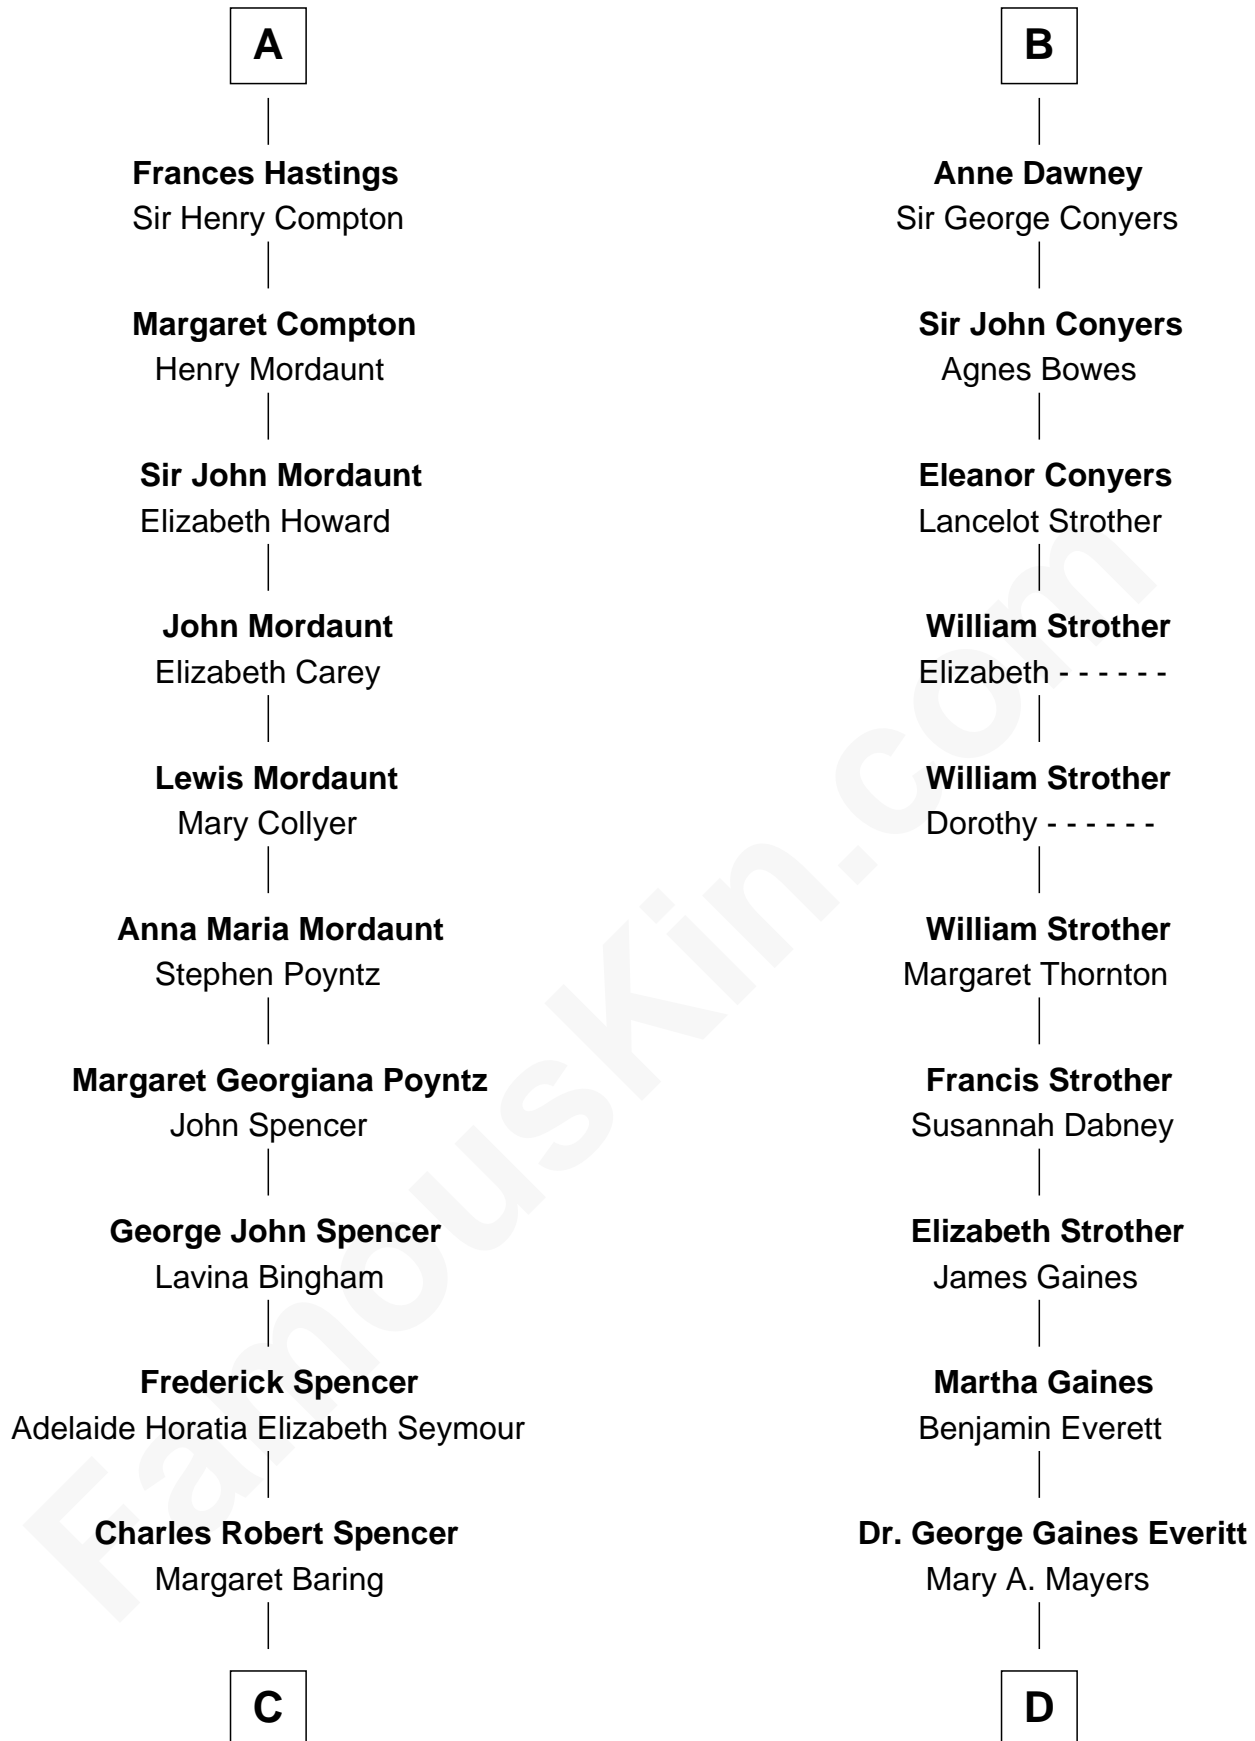

FamousKin.com Relationship Chart of

Prince Harry
Duke of Sussex

20th cousin of

William H. Macy
TV and Movie Actor

Sir Ranulph de Neville
Euphemia de Clavering

C

Albert Edward John Spencer

Cynthia Elinor Beatrix Hamilton