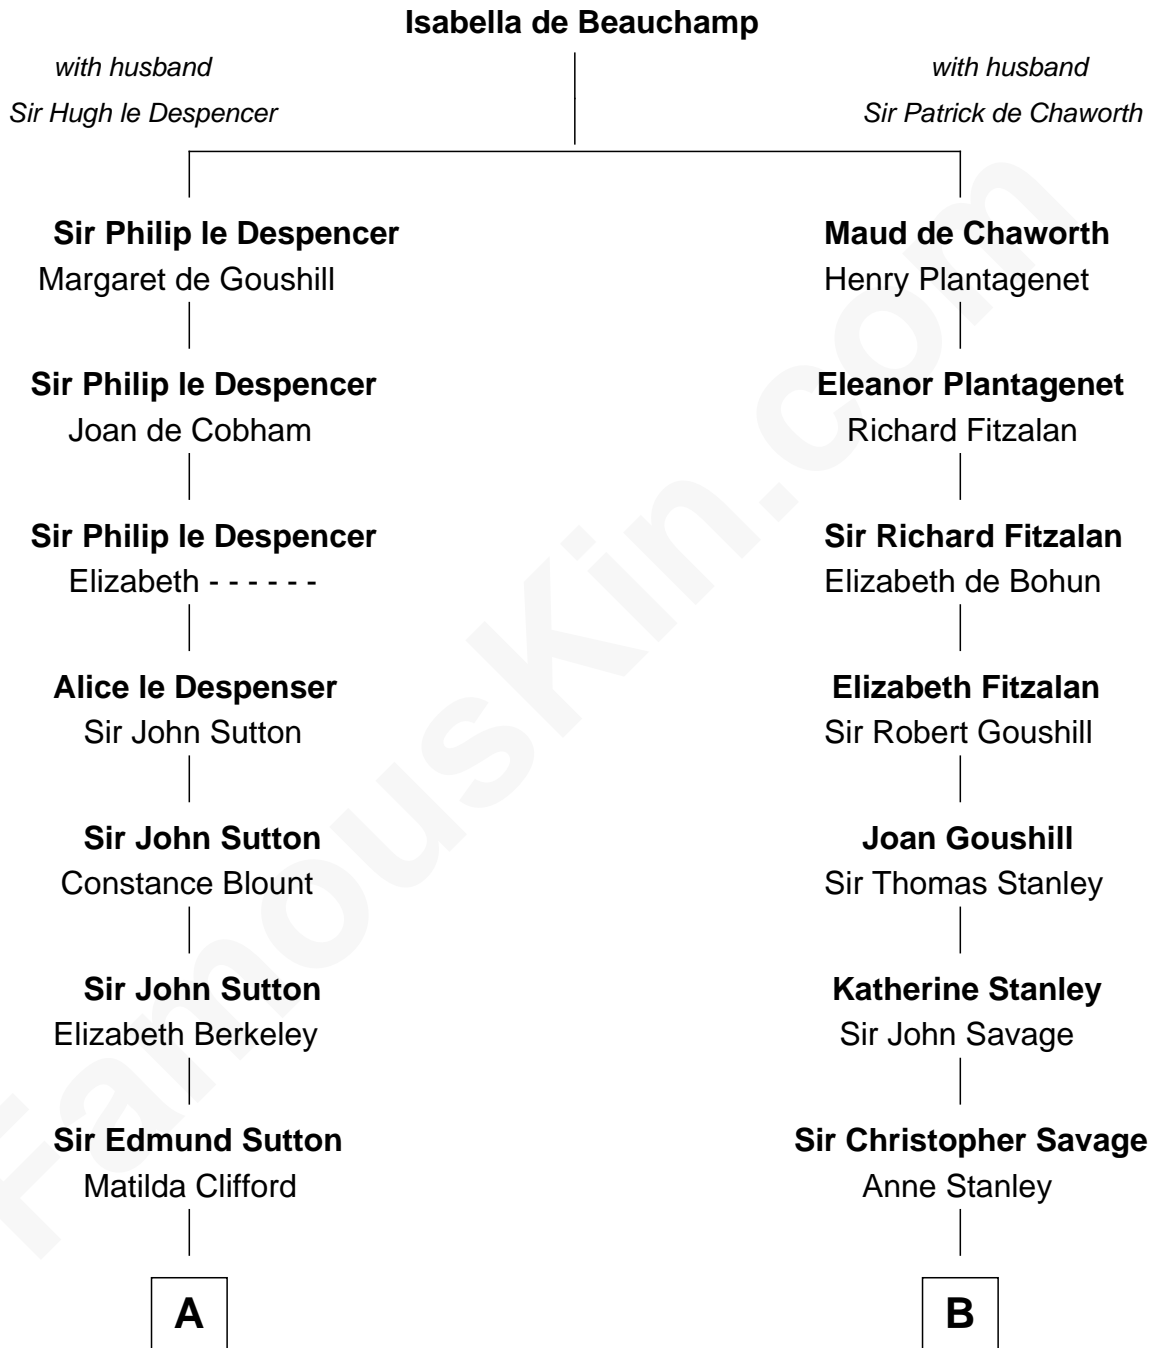

FamousKin.com Relationship Chart of

Prince Harry
Duke of Sussex

21st cousin of

William H. Macy
TV and Movie Actor

C

Charles Robert Spencer

Margaret Baring

Albert Edward John Spencer

Cynthia Elinor Beatrix Hamilton

Edward John Spencer

Frances Ruth Burke Roche

Princess Diana Frances Spencer

Charles III, King of the United Kingdom

Prince Harry

Duke of Sussex

D