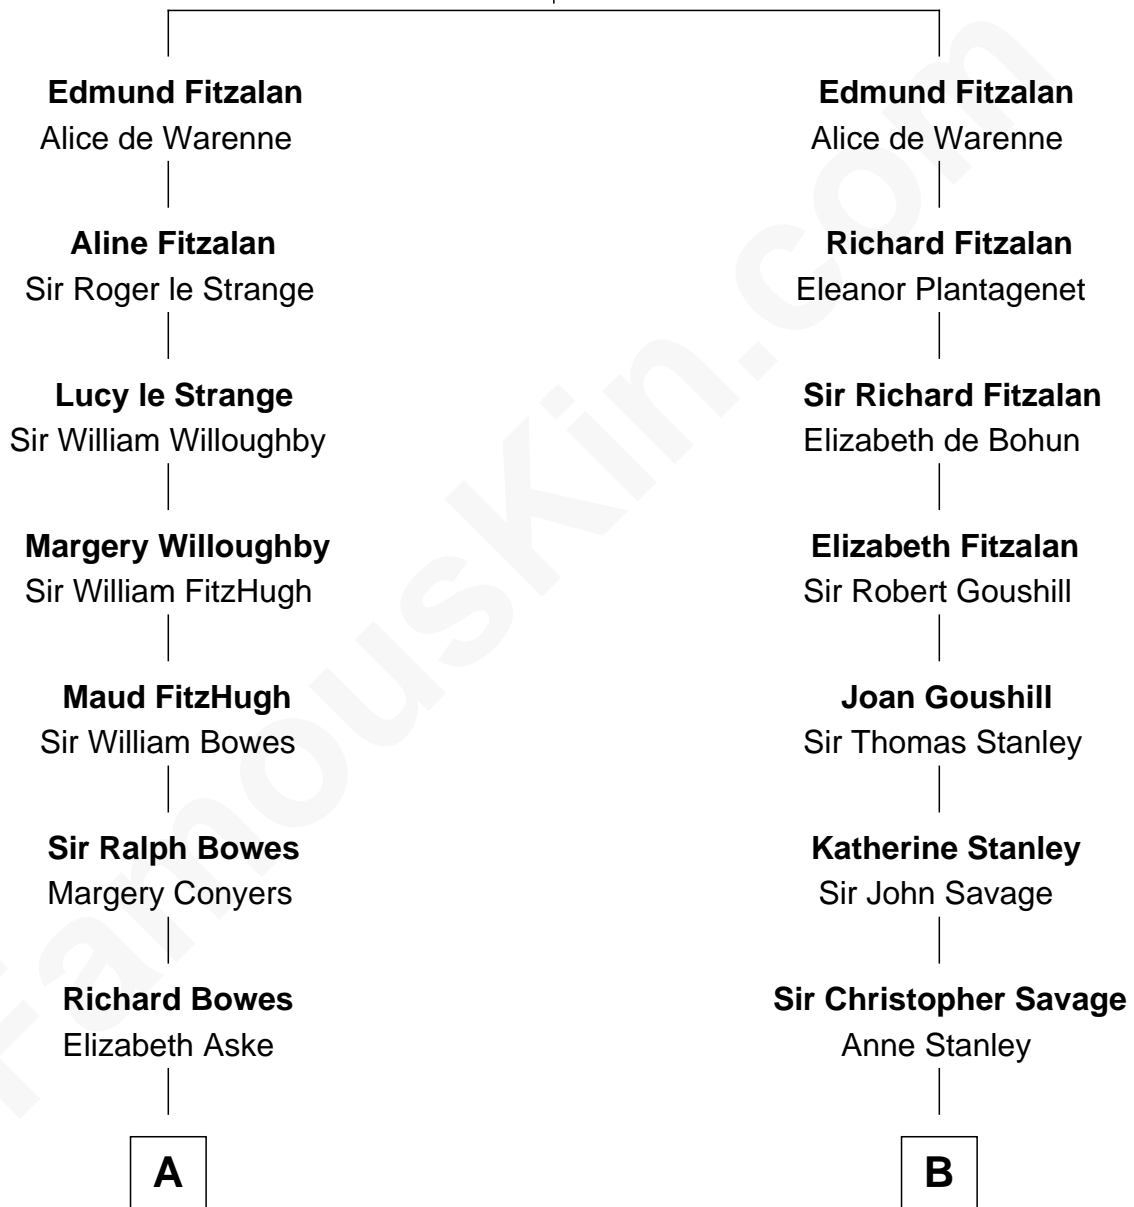

FamousKin.com Relationship Chart of

Prince Harry
Duke of Sussex

20th cousin 1 time removed of

William H. Macy
TV and Movie Actor

Richard Fitzalan
Alice de Saluzzo

C

Elizabeth Bowes-Lyon

George VI, King of the United Kingdom

Elizabeth II, Queen of the United Kingdom

Prince Philip of Edinburgh

Charles III, King of the United Kingdom

Princess Diana Frances Spencer

Prince Harry

Duke of Sussex

D

Dr. George Gaines Everitt

Mary A. Mayers

Horace Benjamin Everitt

Martha Leticia Roberts

Mary Lois Everitt

Clement Overstreet

Lois Elizabeth Overstreet

William Hall Macy

William H. Macy