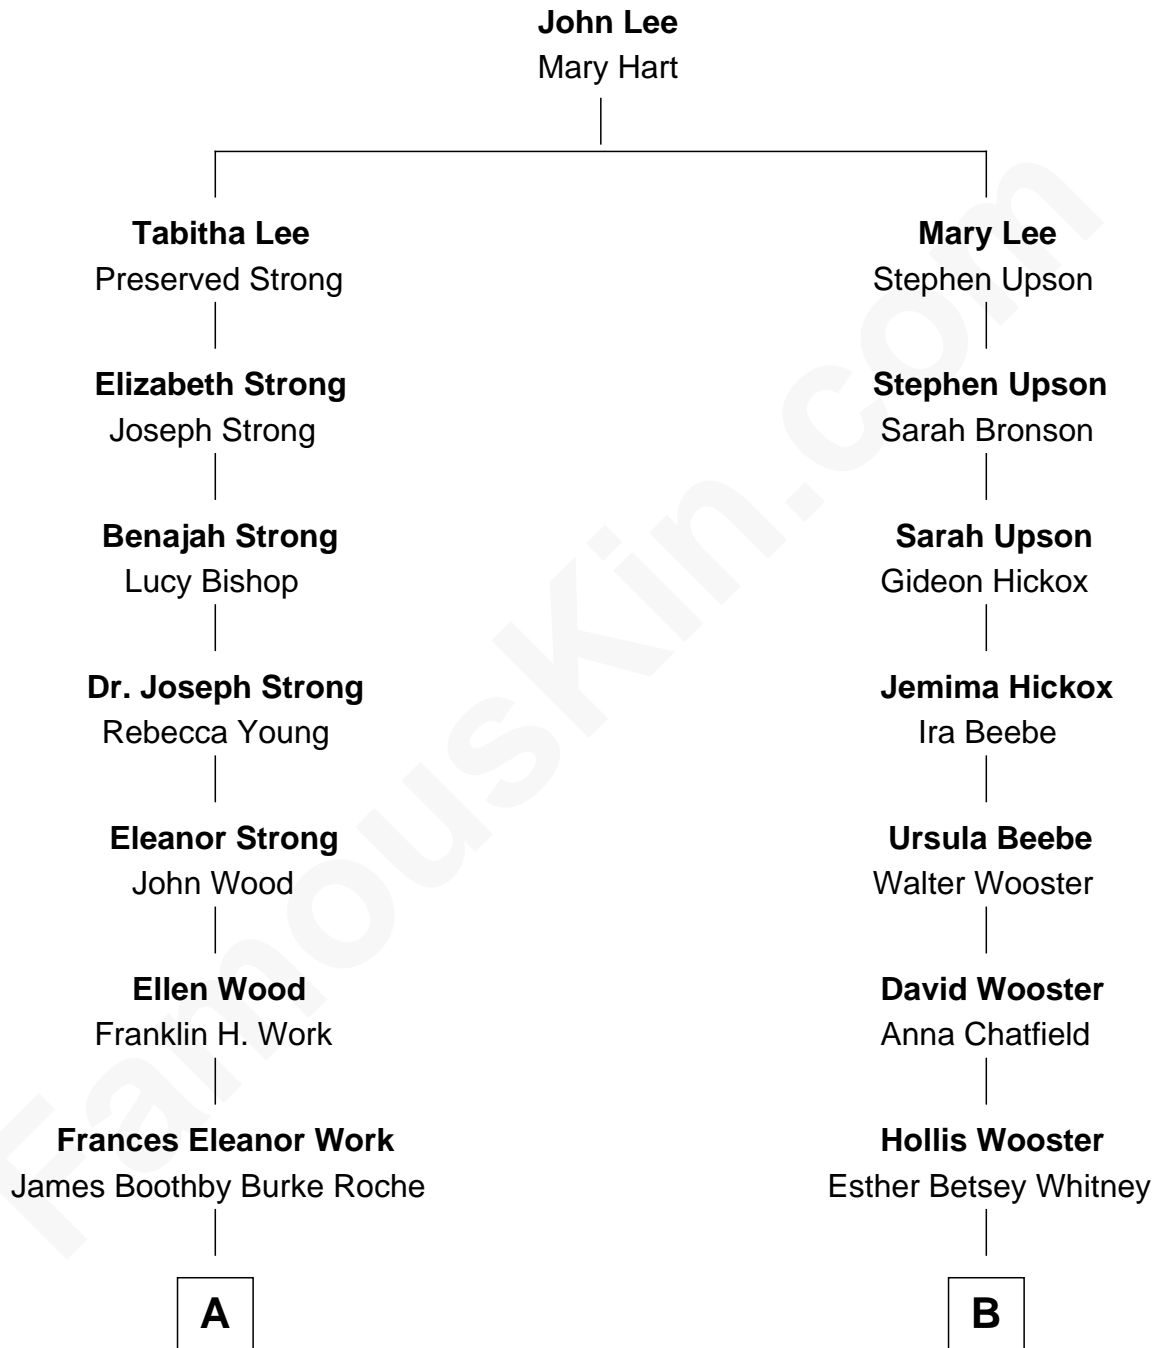

FamousKin.com Relationship Chart of

Prince Harry
Duke of Sussex

10th cousin of

Felicity Huffman
TV & Movie Actress

A

Edmund Maurice Burke Roche

Ruth Sylvia Gill

Frances Ruth Burke Roche

Edward John Spencer

Princess Diana Frances Spencer

Charles III, King of the United Kingdom

Prince Harry

Duke of Sussex

B

Effie Grace Wooster

Frederick Solyman Brown