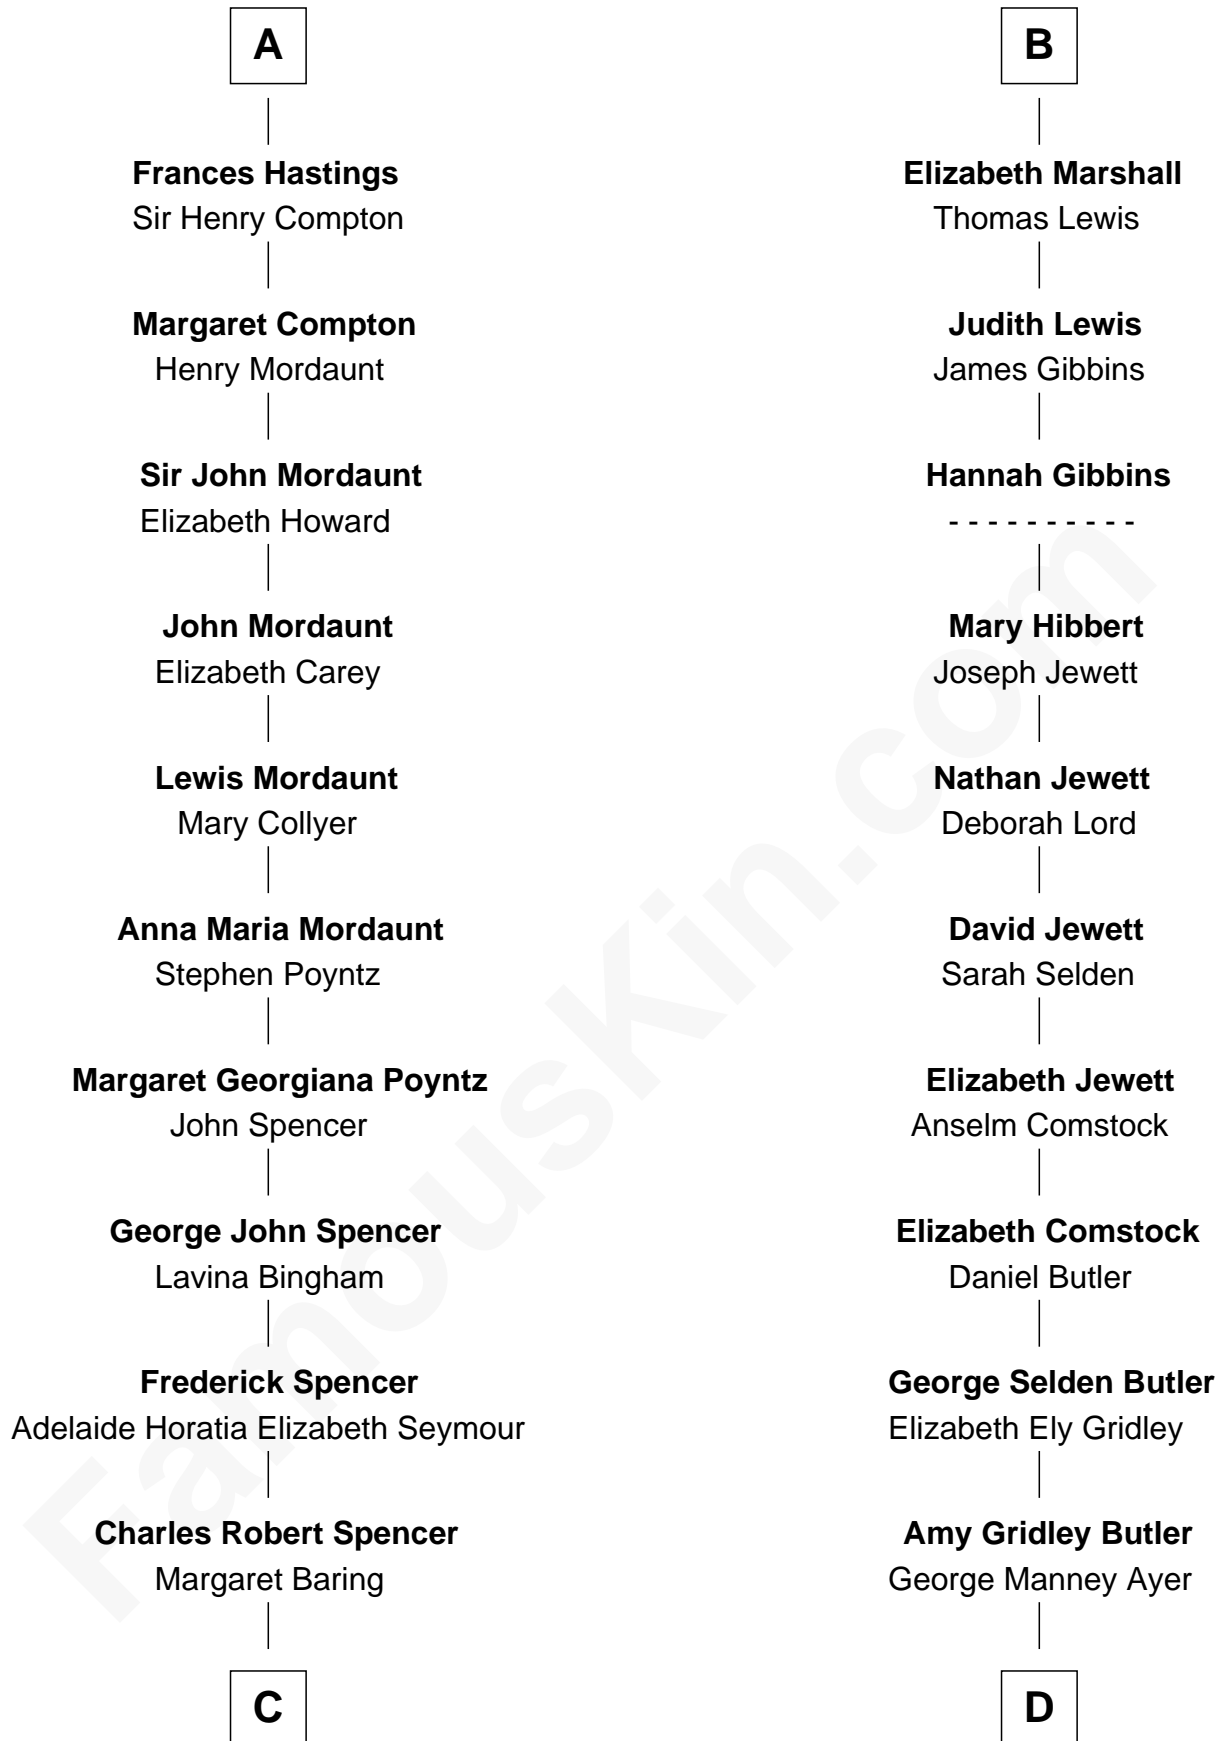

# FamousKin.com Relationship Chart of

**Prince Harry**

*Duke of Sussex*

19th cousin 1 time removed of

**Gerald Ford**

*38th U.S. President*

**Sir John de Beaumont**  
Katherine de Everingham

**Elizabeth Beaumont**  
Sir William Botreaux

**Margaret Botreaux**  
Sir Robert Hungerford

**Sir Robert Hungerford**  
Eleanor Moleyns

**Sir Thomas Hungerford**  
Anne Percy

**Mary Hungerford**  
Sir Edward Hastings

**Sir George Hastings**  
Anne Stafford

**Sir Francis Hastings**  
Katherine Pole

**A**

**Sir Henry de Beaumont**  
Elizabeth Willoughby

**Sir Henry Beaumont**  
Joan Heronville

**Sir Henry Beaumont**  
Eleanor Sutton

**Constance Beaumont**  
John Mytton

**Joyce Mytton**  
John Harpersfield

**Edward Harpersfield alias Mytton**  
Anne Skrimshire

**Katherine Mytton**  
Roger Marshall

**B**

**C**

**Albert Edward John Spencer**

Cynthia Elinor Beatrix Hamilton

**Edward John Spencer**