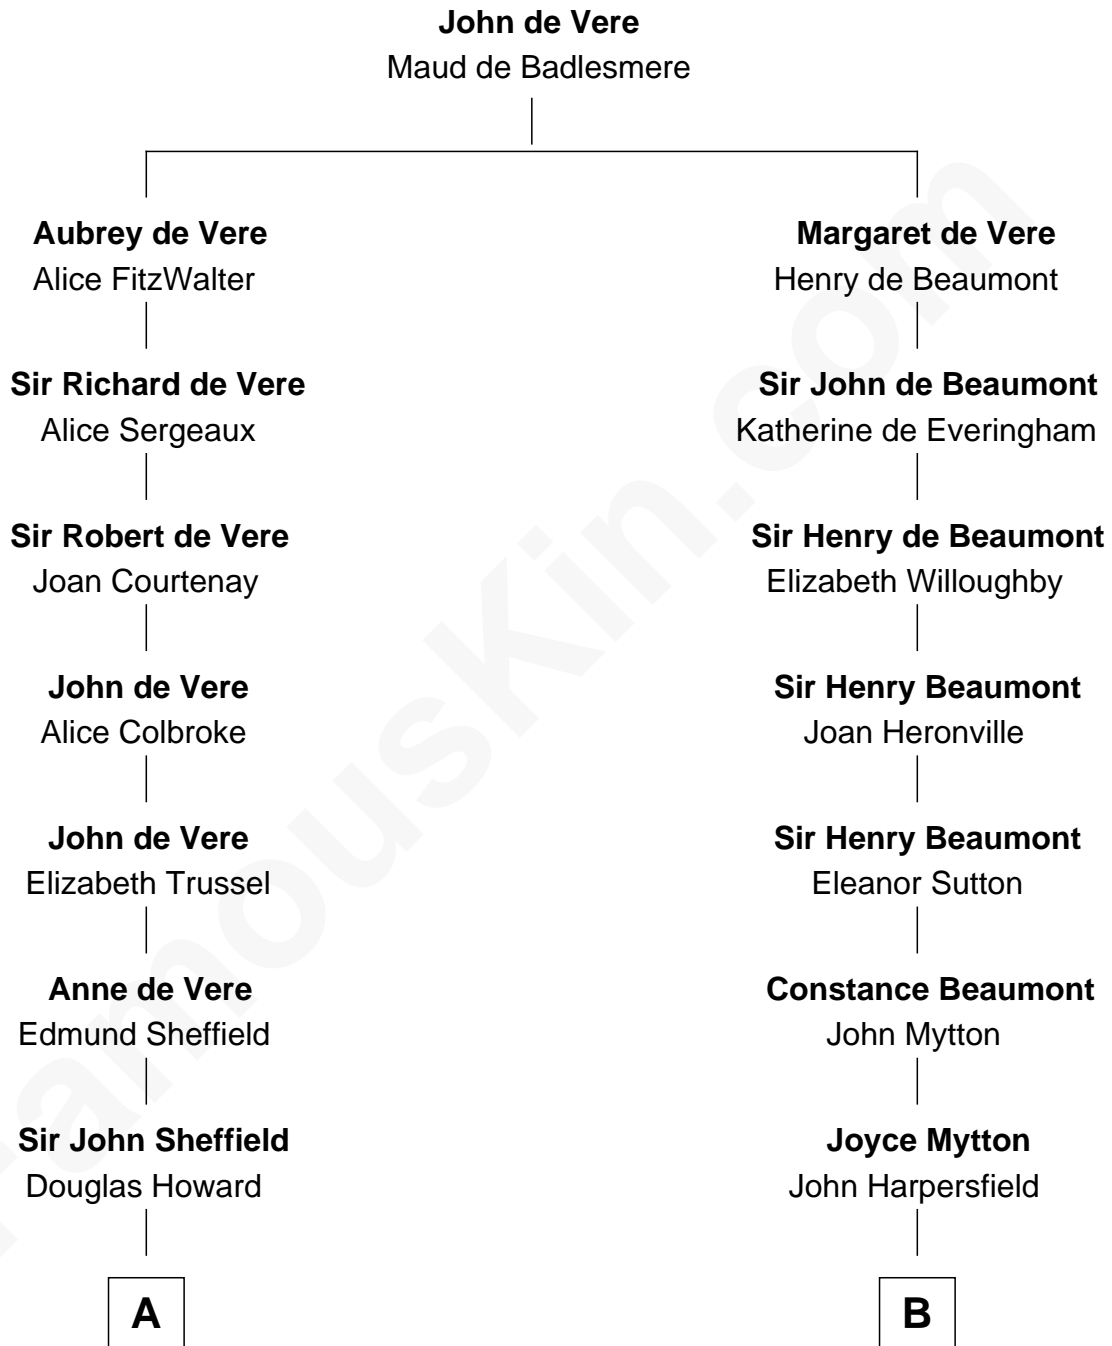

# FamousKin.com Relationship Chart of

**Prince Harry**  
*Duke of Sussex*

21st cousin of

**Gerald Ford**  
*38th U.S. President*

**C**

**Charles Robert Spencer**

Margaret Baring

**Albert Edward John Spencer**

Cynthia Elinor Beatrix Hamilton

**Edward John Spencer**

Frances Ruth Burke Roche

**Princess Diana Frances Spencer**

Charles III, King of the United Kingdom

**Prince Harry**

*Duke of Sussex*

**D**

**George Selden Butler**

Elizabeth Ely Gridley

**Amy Gridley Butler**

George Manney Ayer

**Adele Augusta Ayer**

Levi Addison Gardner

**Dorothy Ayer Gardner**

Leslie Lynch King

**Gerald Ford**

*38th U.S. President*