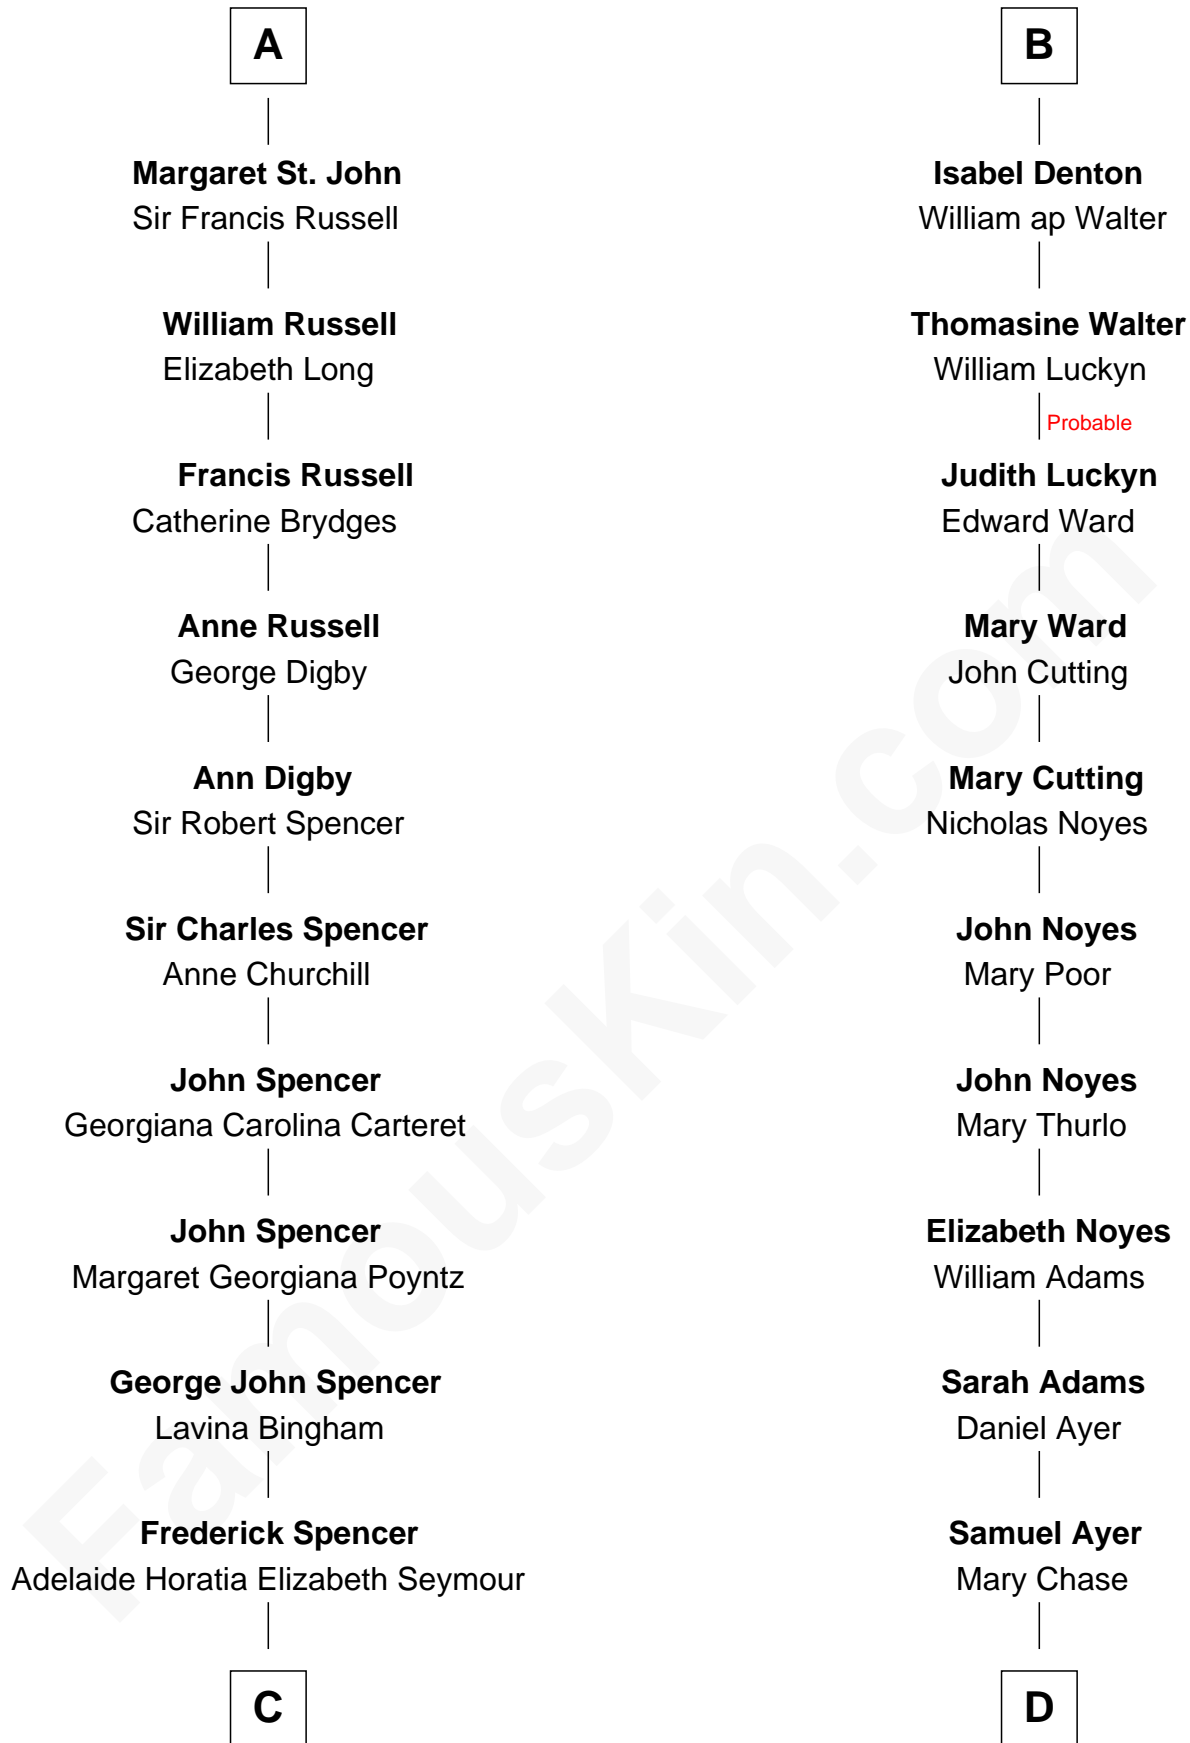

FamousKin.com Relationship Chart of

Prince Harry
Duke of Sussex

21st cousin of

Gerald Ford
38th U.S. President

Sir John Howard
Joan of Cornwall

C

Charles Robert Spencer

Margaret Baring

Albert Edward John Spencer

Cynthia Elinor Beatrix Hamilton

Edward John Spencer

Frances Ruth Burke Roche

Princess Diana Frances Spencer

Charles III, King of the United Kingdom

Prince Harry

Duke of Sussex