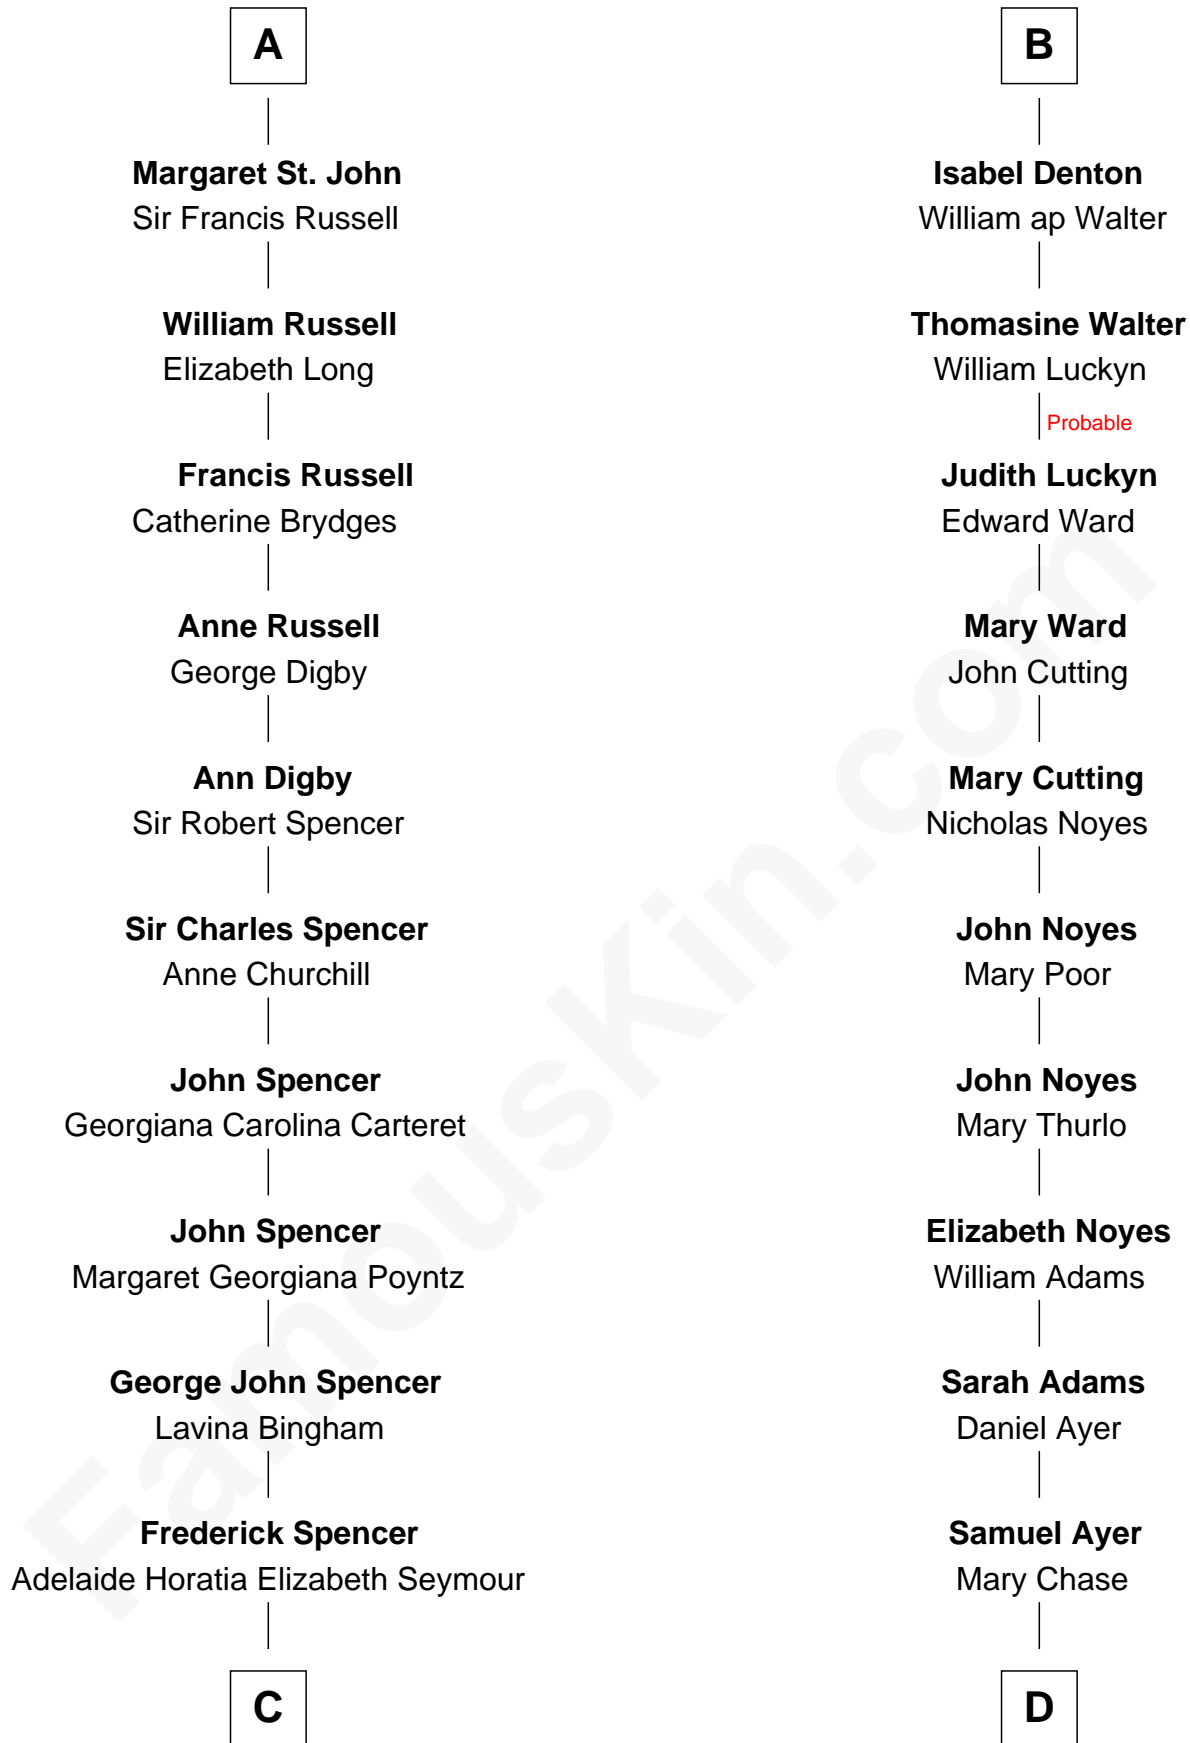

# FamousKin.com Relationship Chart of

**Prince Harry**  
*Duke of Sussex*

21st cousin of

**Gerald Ford**  
*38th U.S. President*

**Sir Robert de Bois**  
Christian le Latimer

**C**

**Charles Robert Spencer**

Margaret Baring

**Albert Edward John Spencer**

Cynthia Elinor Beatrix Hamilton

**Edward John Spencer**

Frances Ruth Burke Roche

**Princess Diana Frances Spencer**

Charles III, King of the United Kingdom

**Prince Harry**

**Dorothy Ayer Gardner**

Leslie Lynch King

**Gerald Ford**

*38th U.S. President*