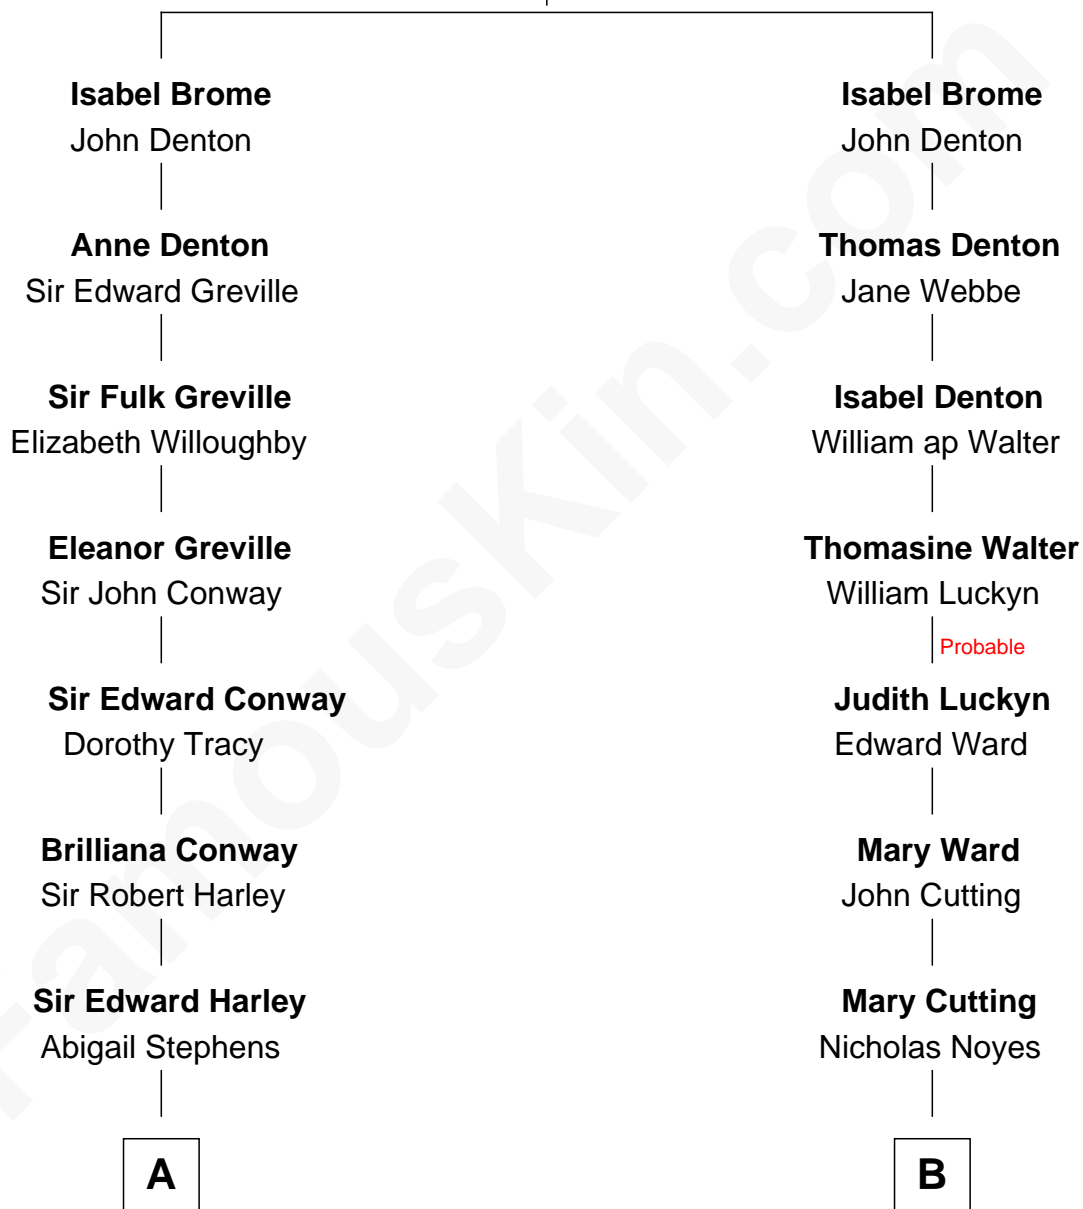

FamousKin.com Relationship Chart of

Prince Harry
Duke of Sussex

17th cousin of

Ethan Hawke

Actor, Director, Screenwriter, Novelist

John Brome
Beatrice Shirley

Ethan Hawke photo by [Nicolas Genin](#) (CC BY-SA 2.0)