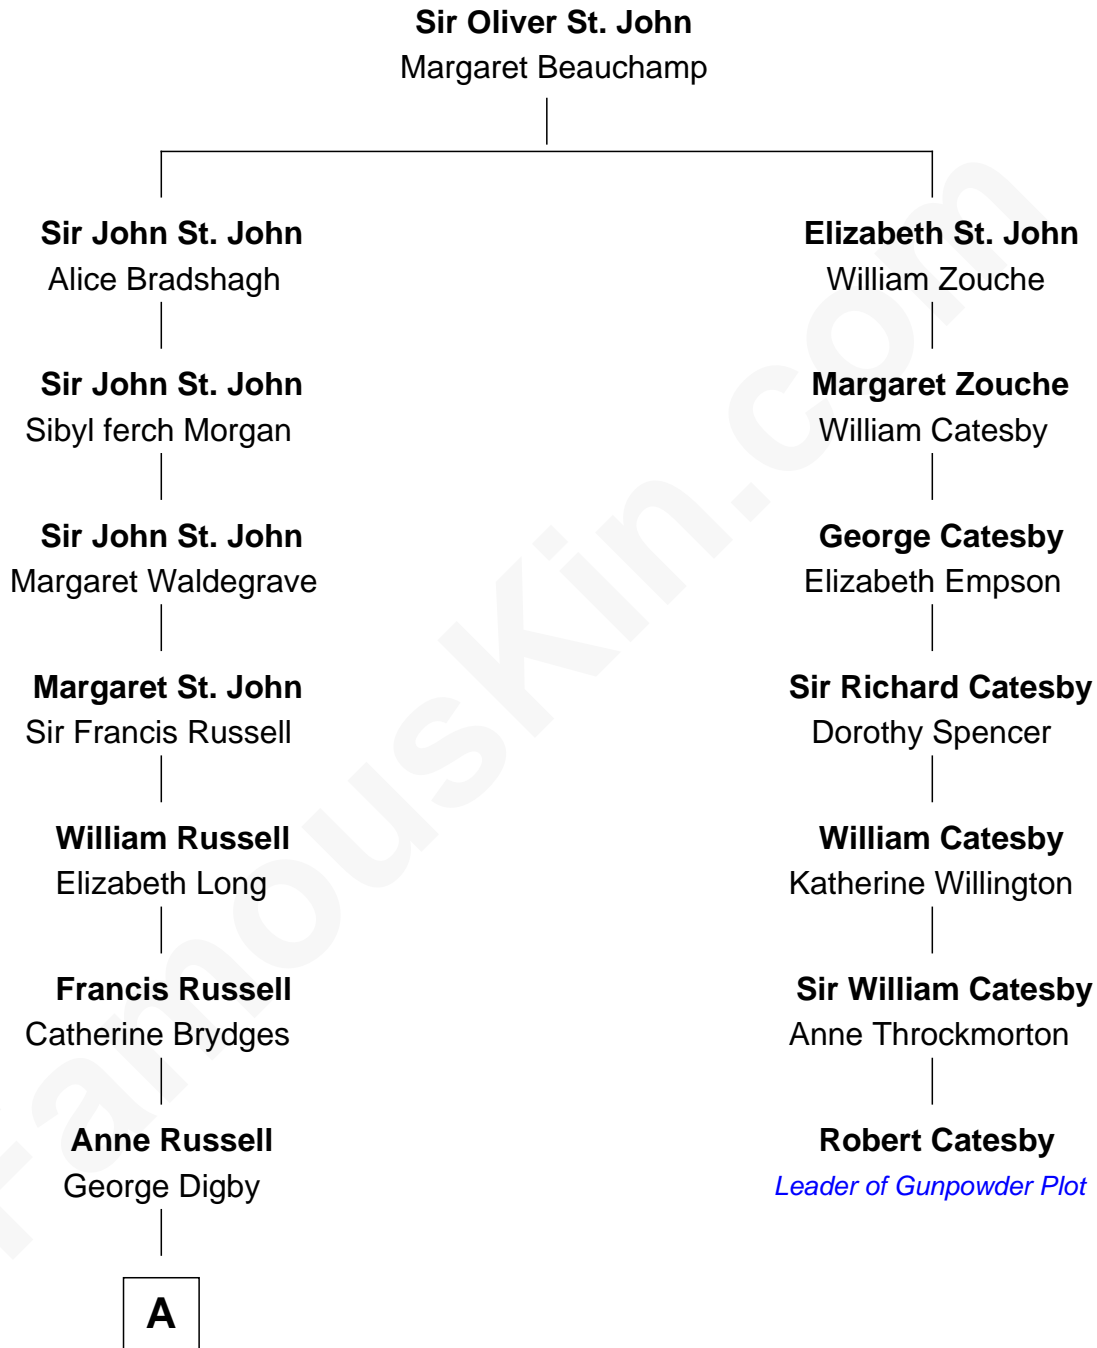

FamousKin.com Relationship Chart of

Prince Harry

Duke of Sussex

6th cousin 11 times removed of

Robert Catesby

Leader of Gunpowder Plot

A

—
Ann Digby

Sir Robert Spencer

—
Sir Charles Spencer

Anne Churchill

—
John Spencer

Georgiana Carolina Carteret

—
John Spencer

Margaret Georgiana Poyntz

—
George John Spencer