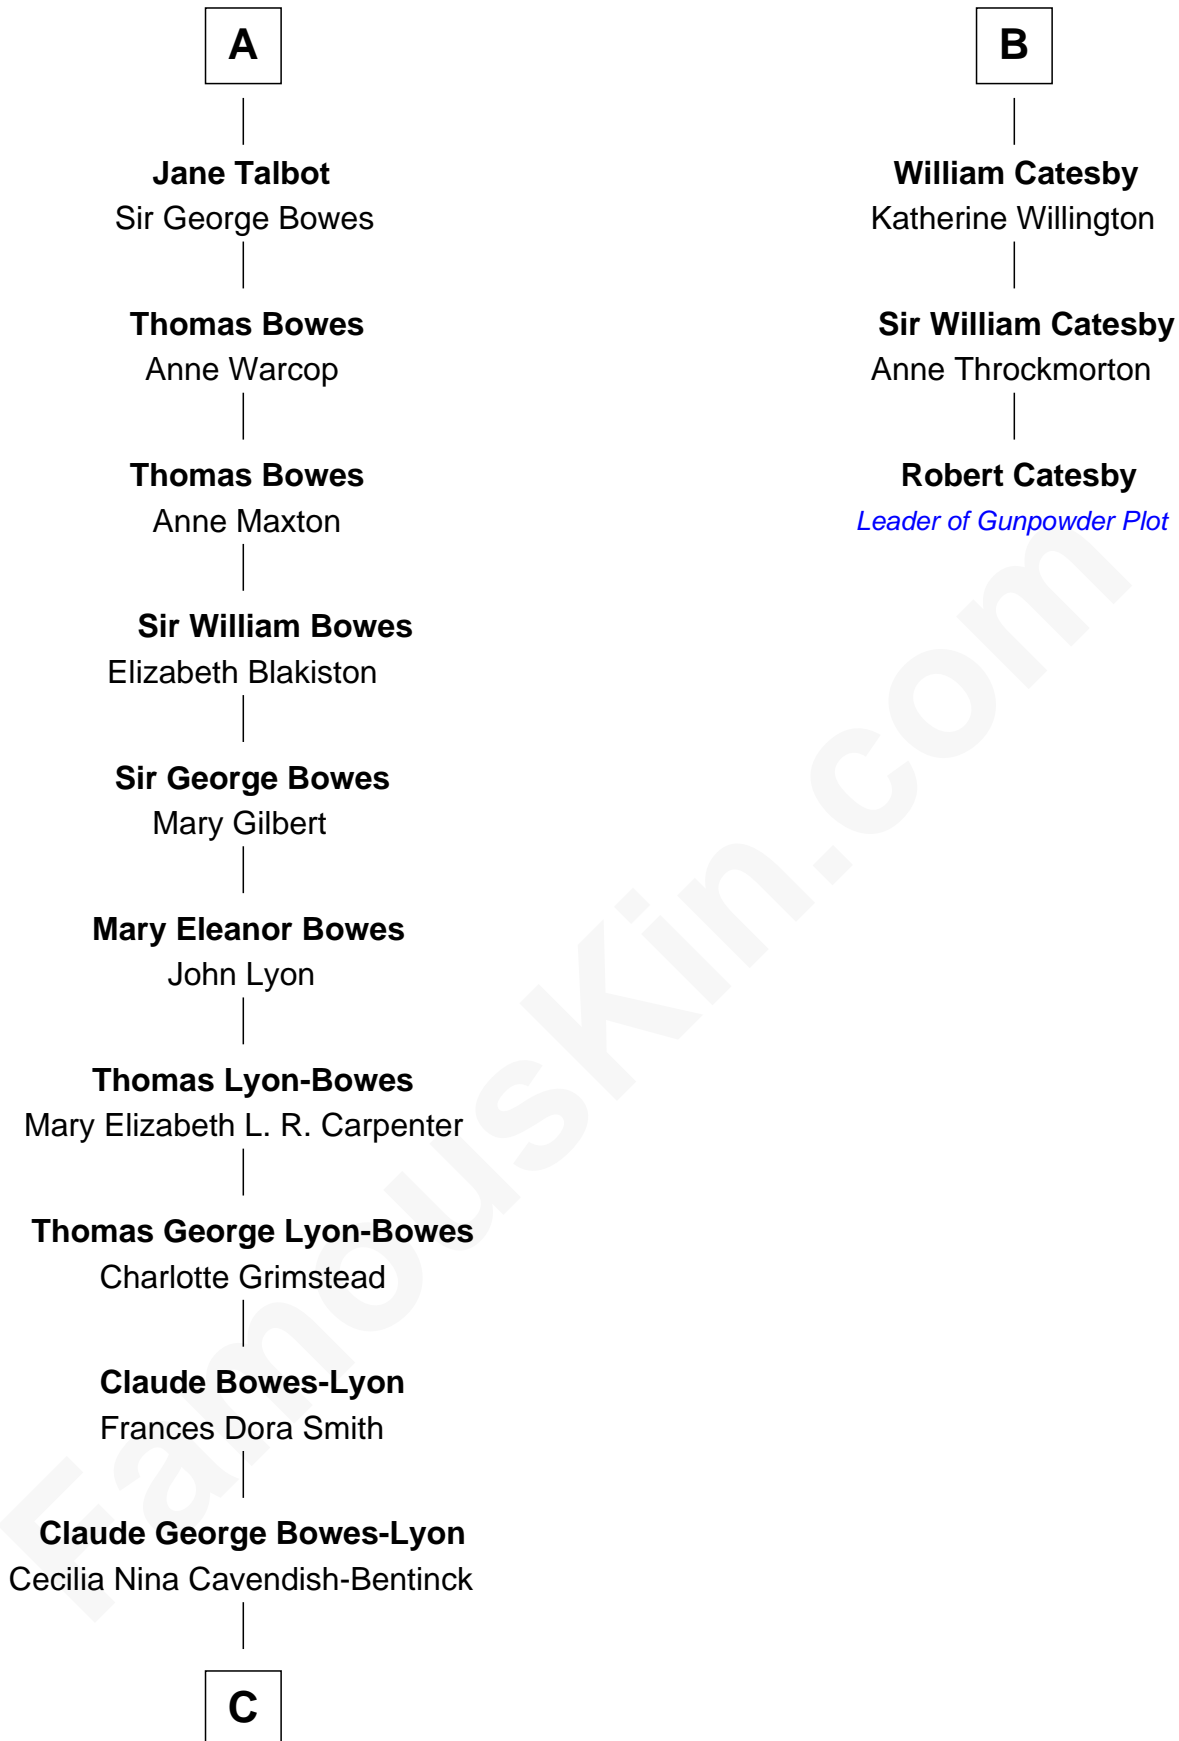

# FamousKin.com Relationship Chart of

**Prince Harry**

*Duke of Sussex*

9th cousin 11 times removed of

**Robert Catesby**

*Leader of Gunpowder Plot*

**Sir William de Ros**  
Margery de Badlesmere

**Maud de Roos**  
John de Welles

**Anne de Welles**  
James Butler

**James Butler**  
Joan Beauchamp

**Elizabeth Butler**  
John Talbot

**Sir Gilbert Talbot**  
Audrey Cotton

**Sir John Talbot**  
Margaret Troutbeck

**Sir John Talbot**  
Frances Giffard

**A**

**Elizabeth de Roos**  
Sir William la Zouche

**Sir William la Zouche**  
Agnes Greene

**Sir William la Zouche**  
Elizabeth - - - - -

**William Zouche**  
Elizabeth St. John

**Margaret Zouche**  
William Catesby

**George Catesby**  
Elizabeth Empson

**Sir Richard Catesby**  
Dorothy Spencer

**B**

**C**

**Elizabeth Bowes-Lyon**

George VI, King of the United Kingdom

**Elizabeth II, Queen of the United Kingdom**

Prince Philip of Edinburgh