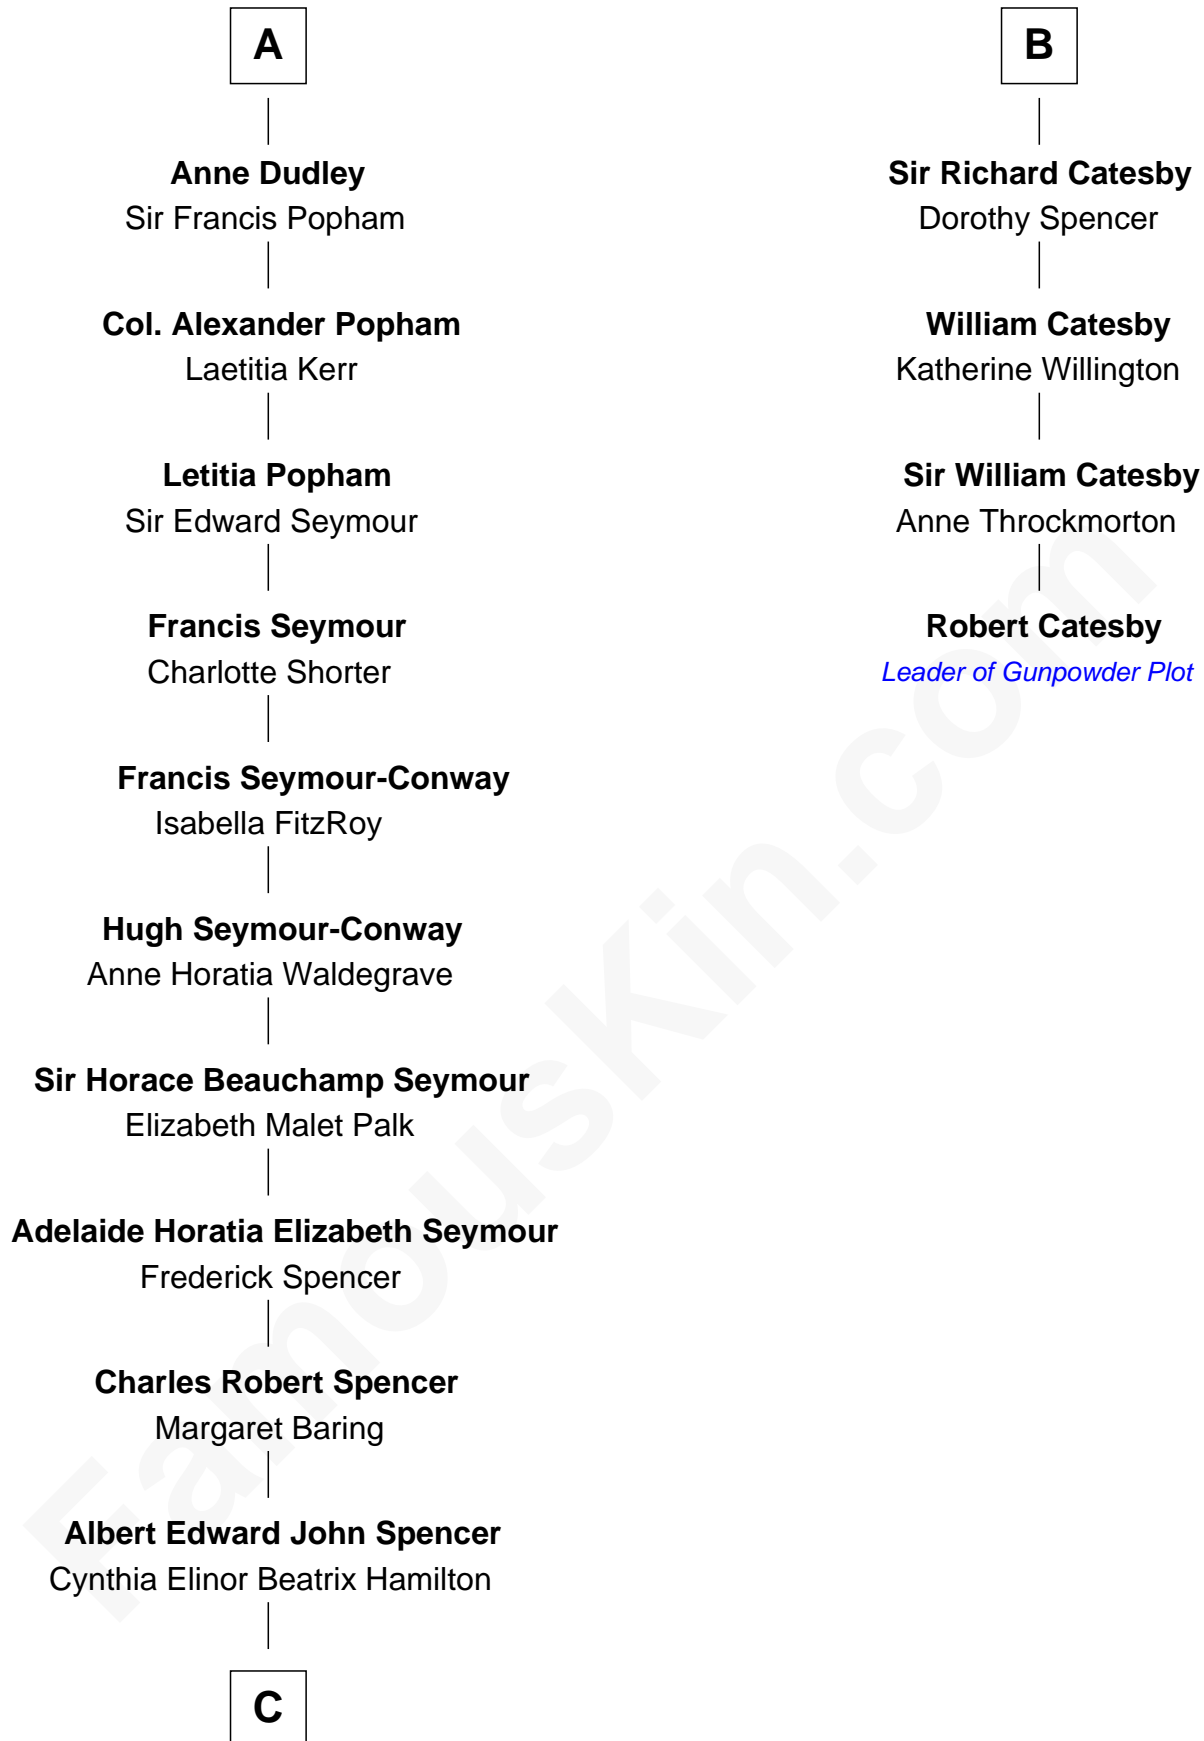

# FamousKin.com Relationship Chart of

**Prince Harry**

*Duke of Sussex*

10th cousin 9 times removed of

**Robert Catesby**

*Leader of Gunpowder Plot*

**Eudo la Zouche**  
Milicent de Cantilupe

**Eve la Zouche**  
Sir Maurice de Berkeley

**John Dudley**  
Elizabeth Gardiner

**A**

**Lucy Zouche**  
Thomas de Greene

**Sir Henry Greene**  
Katherine Drayton

**Agnes Greene**  
Sir William la Zouche

**Sir William la Zouche**  
Elizabeth - - - - -

**William Zouche**  
Elizabeth St. John

**Margaret Zouche**  
William Catesby

**George Catesby**  
Elizabeth Empson

**B**

**C**

Edward John Spencer  
Frances Ruth Burke Roche

Princess Diana Frances Spencer  
Charles III, King of the United Kingdom