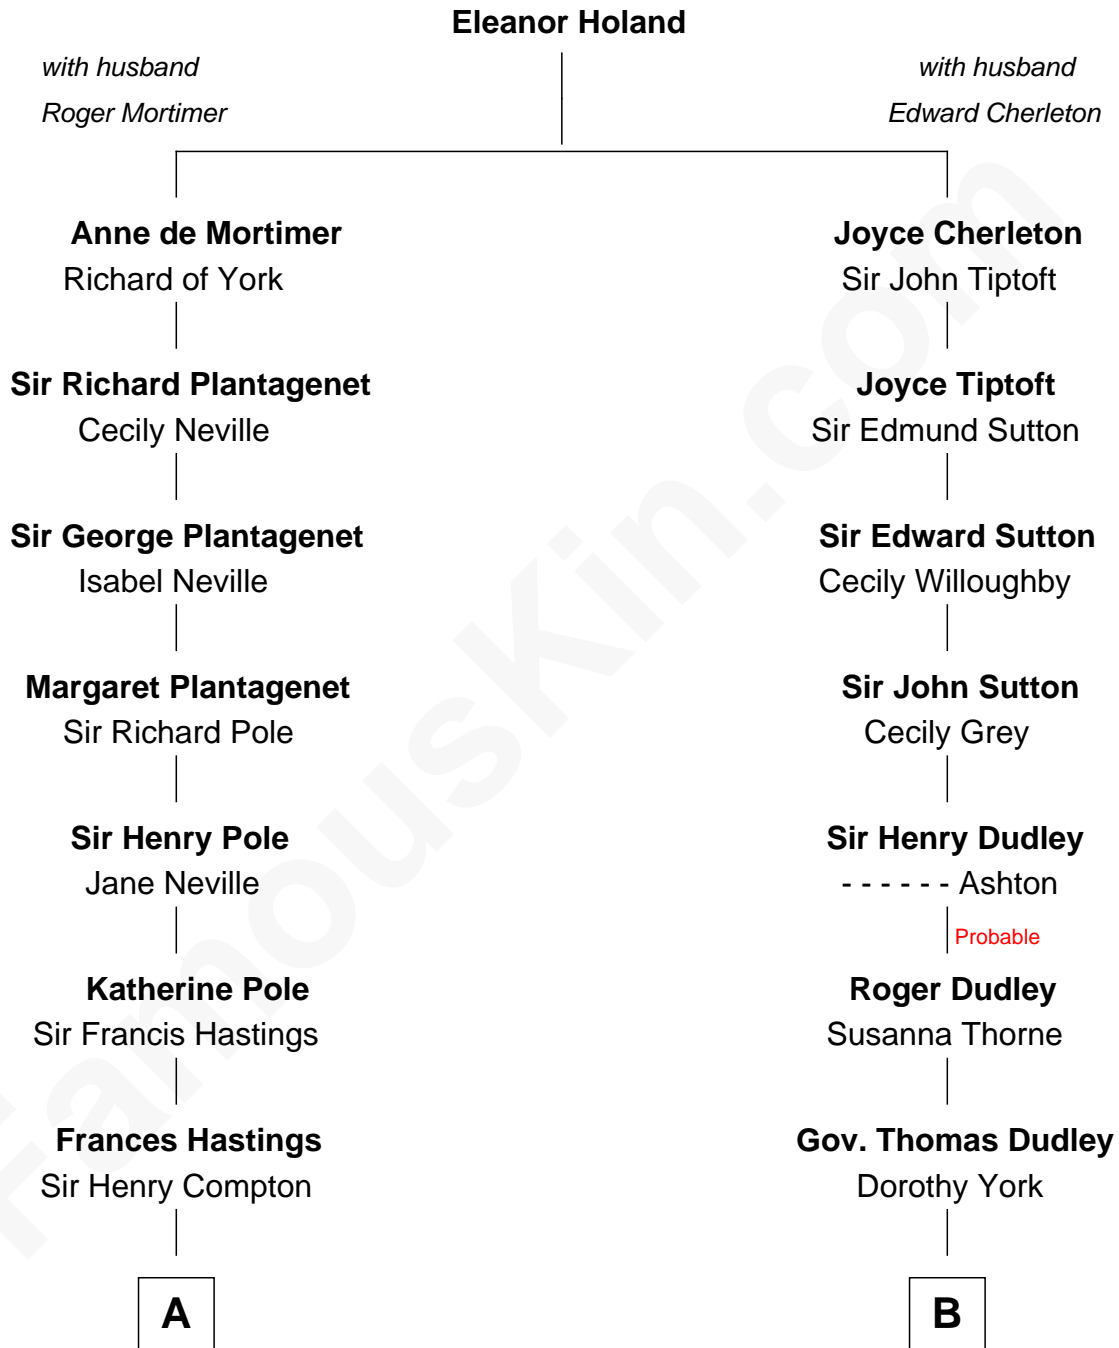

FamousKin.com Relationship Chart of

Prince Harry
Duke of Sussex

19th cousin of

John Cena

Movie Actor and WWE Pro Wrestler

C

Edward John Spencer
Frances Ruth Burke Roche

Princess Diana Frances Spencer
Charles III, King of the United Kingdom