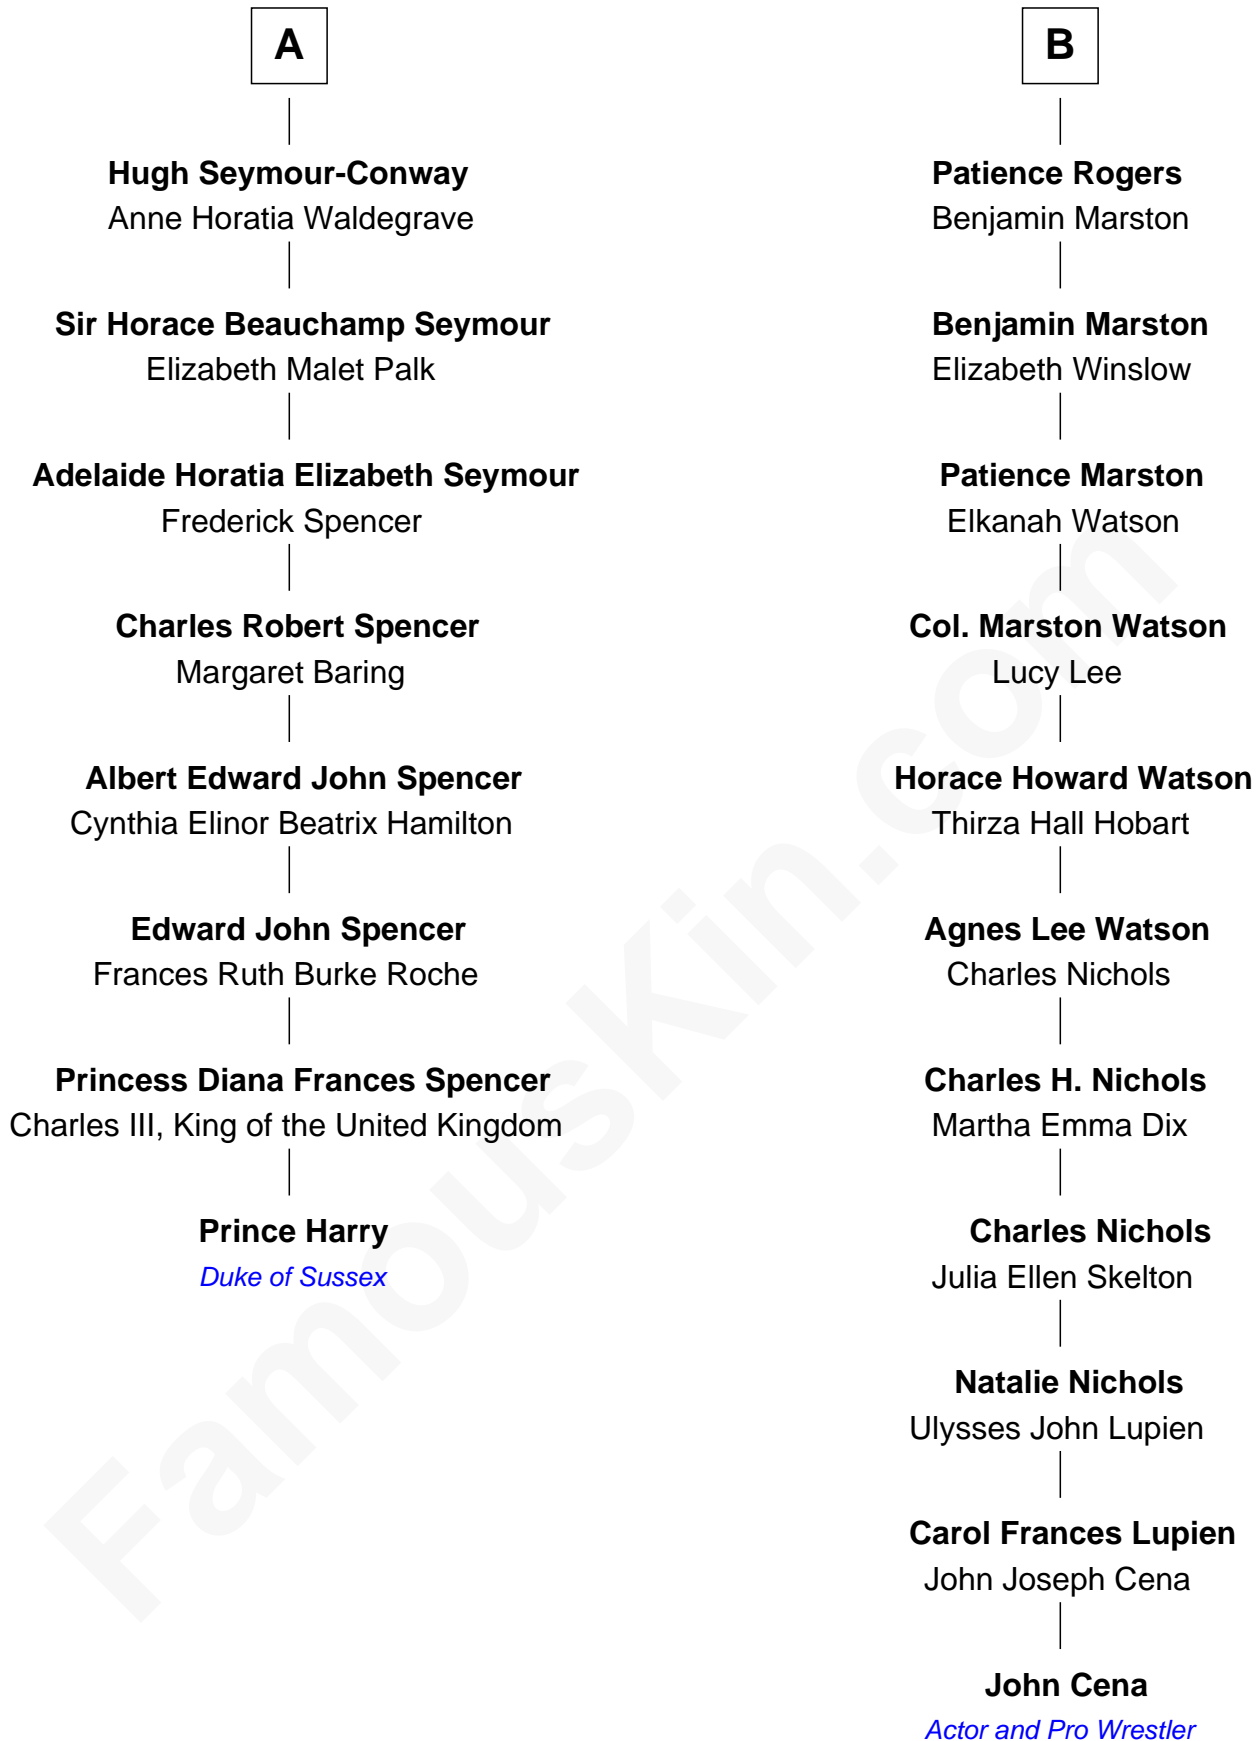

John Cena photo by [Edward Joseph Hersom II](#)