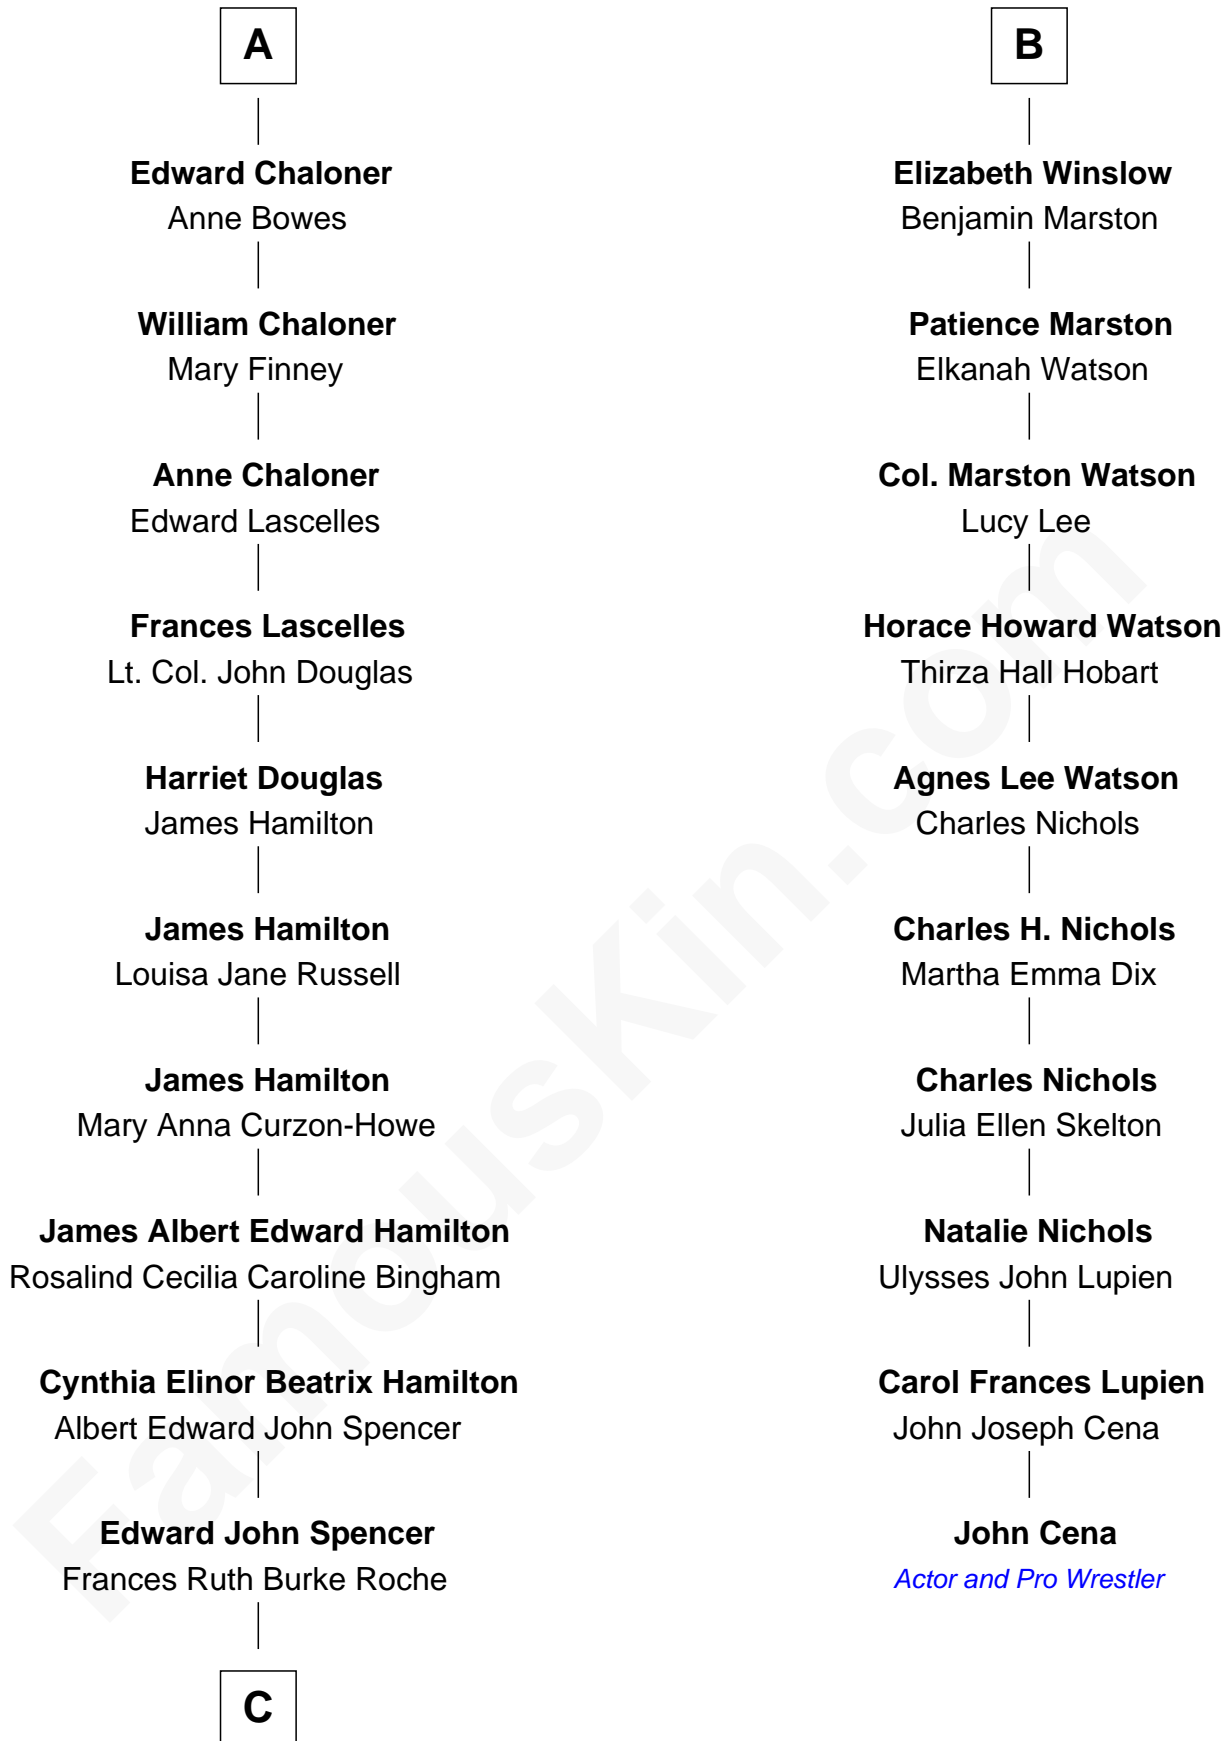

FamousKin.com Relationship Chart of

Prince Harry
Duke of Sussex

16th cousin 2 times removed of

John Cena

Movie Actor and WWE Pro Wrestler

C

Princess Diana Frances Spencer
Charles III, King of the United Kingdom

Prince Harry
Duke of Sussex

FamousKin.com