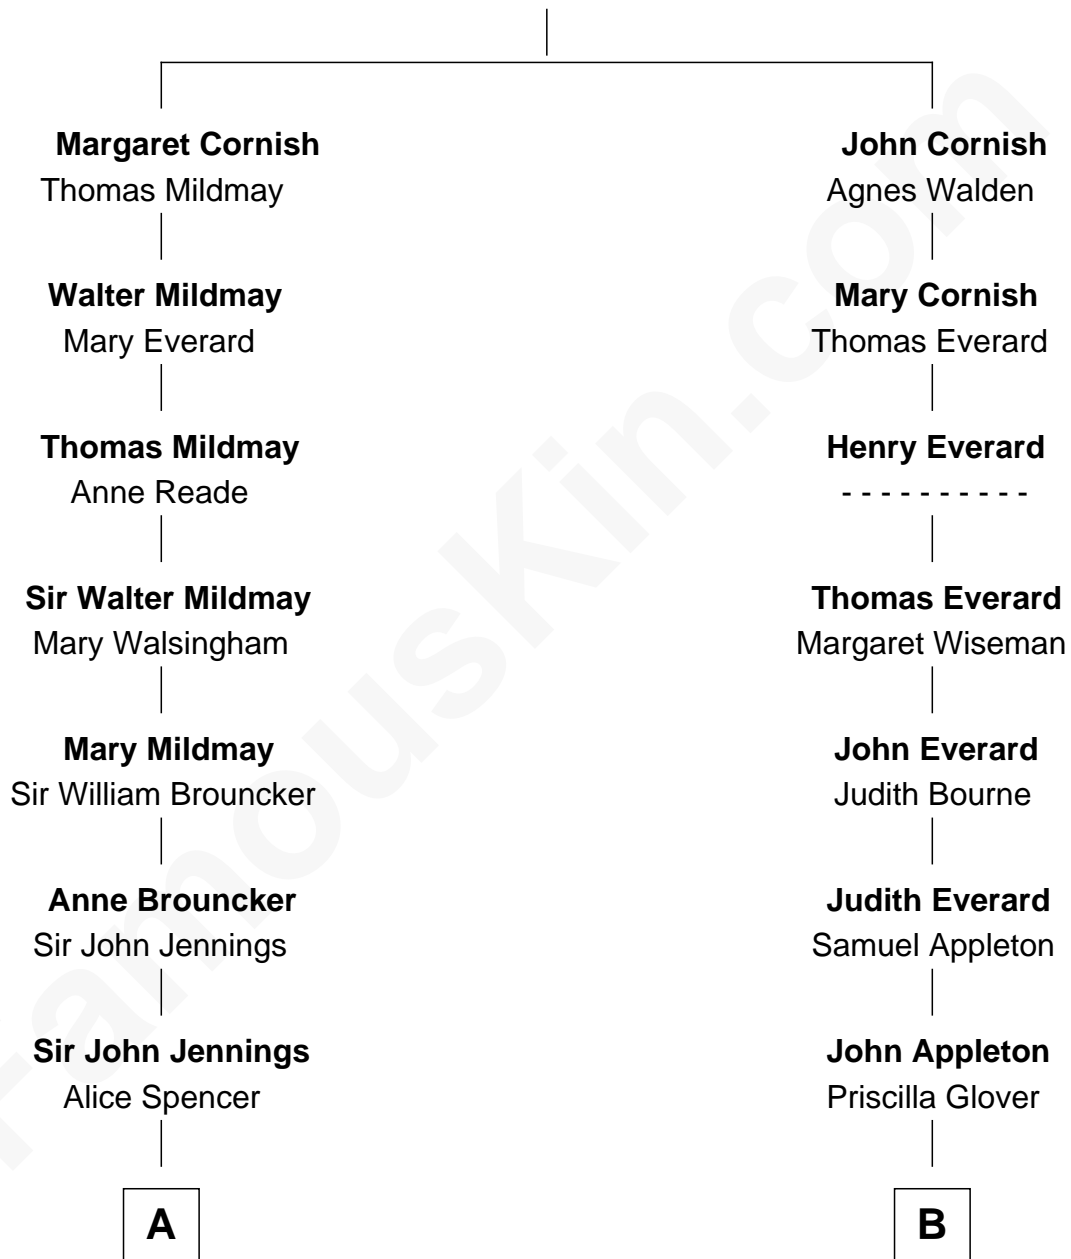

FamousKin.com Relationship Chart of

Prince Harry
Duke of Sussex

18th cousin of

John Cena

Movie Actor and WWE Pro Wrestler

John Cornish

A

Richard Jennings
Frances Thornhurst

Sarah Jennings
John Churchill

Anne Churchill
Sir Charles Spencer

John Spencer
Georgiana Carolina Carteret

John Spencer
Margaret Georgiana Poyntz

George John Spencer
Lavina Bingham

Frederick Spencer
Adelaide Horatia Elizabeth Seymour