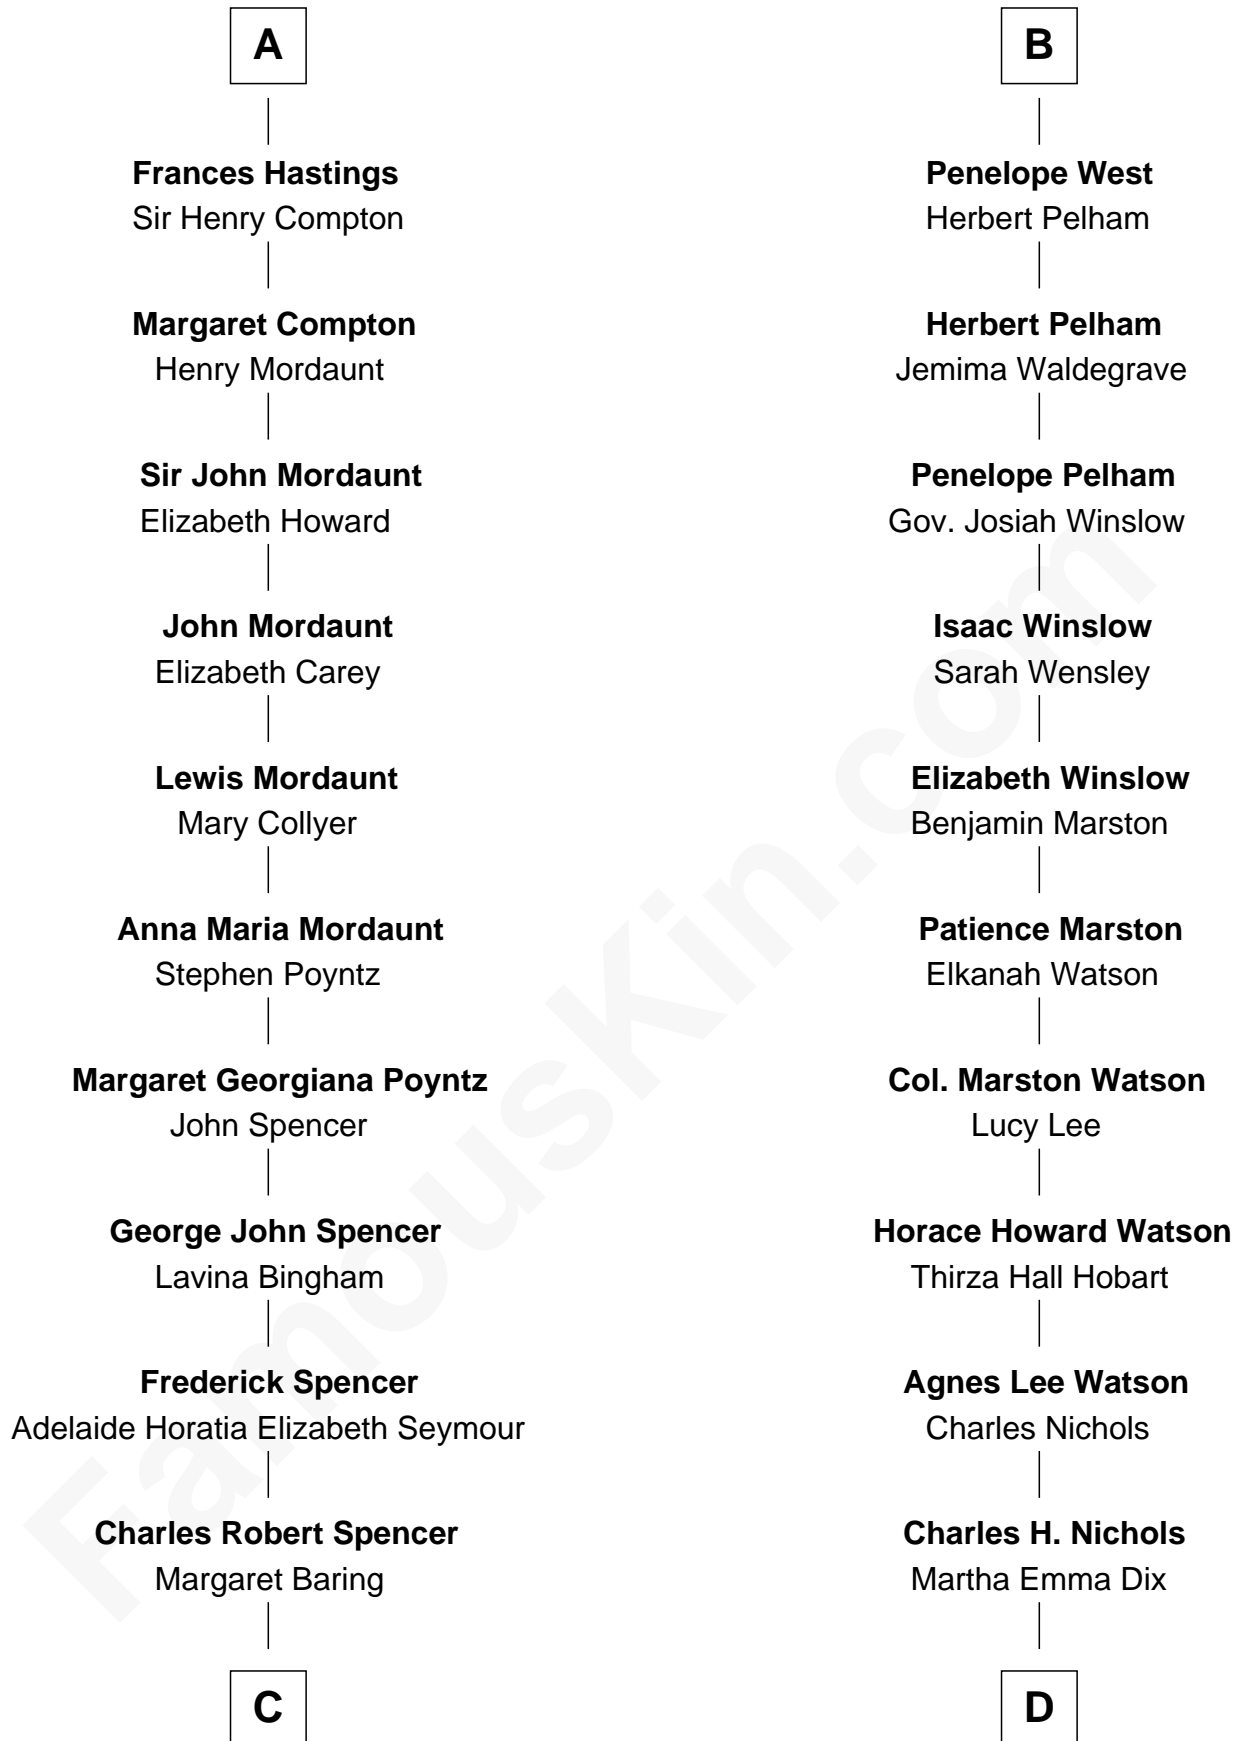

FamousKin.com

Relationship Chart of

Prince Harry
Duke of Sussex

20th cousin of

John Cena

Movie Actor and WWE Pro Wrestler

Sir John de Beaumont
Katherine de Everingham

C

Albert Edward John Spencer

Cynthia Elinor Beatrix Hamilton

Edward John Spencer

Frances Ruth Burke Roche

Princess Diana Frances Spencer

Charles III, King of the United Kingdom

Prince Harry

Duke of Sussex