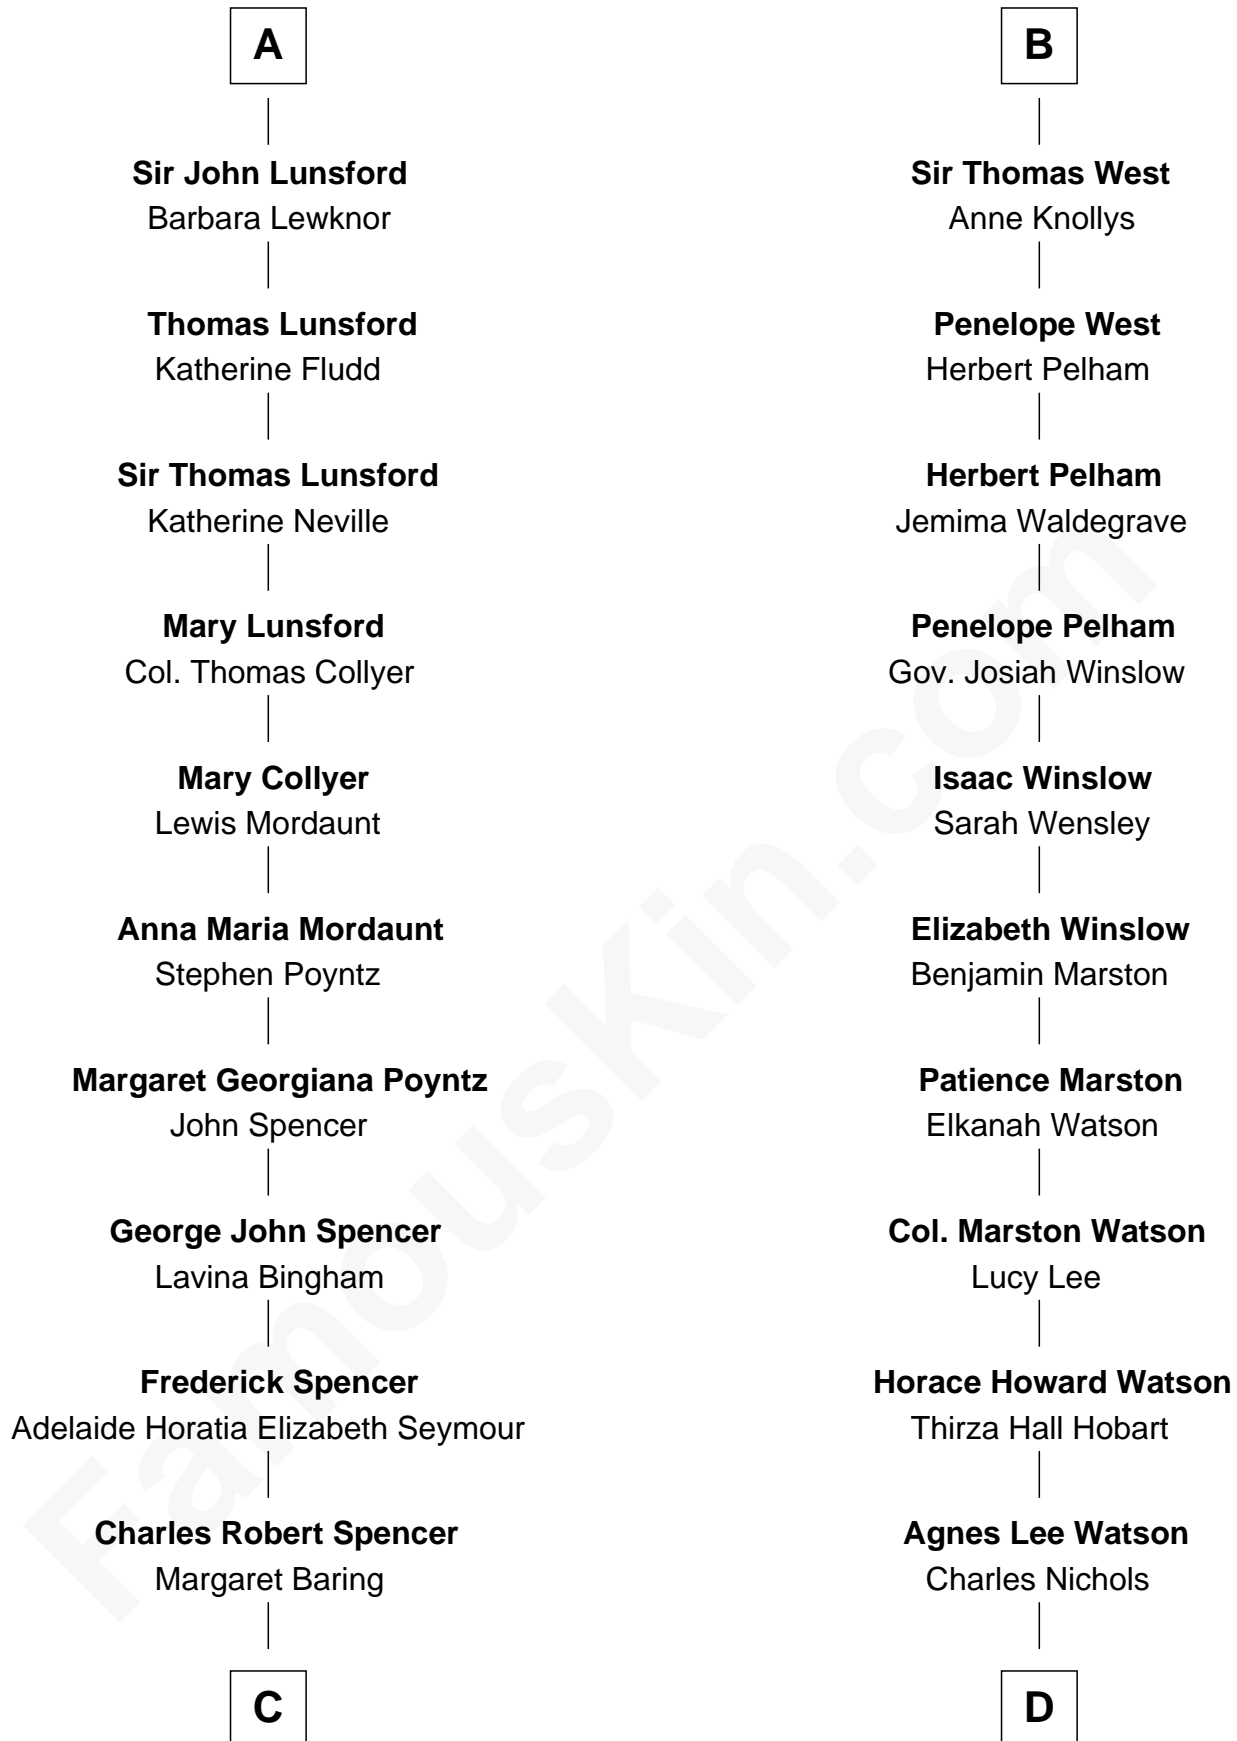

FamousKin.com Relationship Chart of

Prince Harry

Duke of Sussex

20th cousin 1 time removed of

John Cena

Movie Actor and WWE Pro Wrestler

Sir Thomas de St. Omer

C

Albert Edward John Spencer

Cynthia Elinor Beatrix Hamilton

Edward John Spencer

Frances Ruth Burke Roche

Princess Diana Frances Spencer

Charles III, King of the United Kingdom

Prince Harry

Duke of Sussex