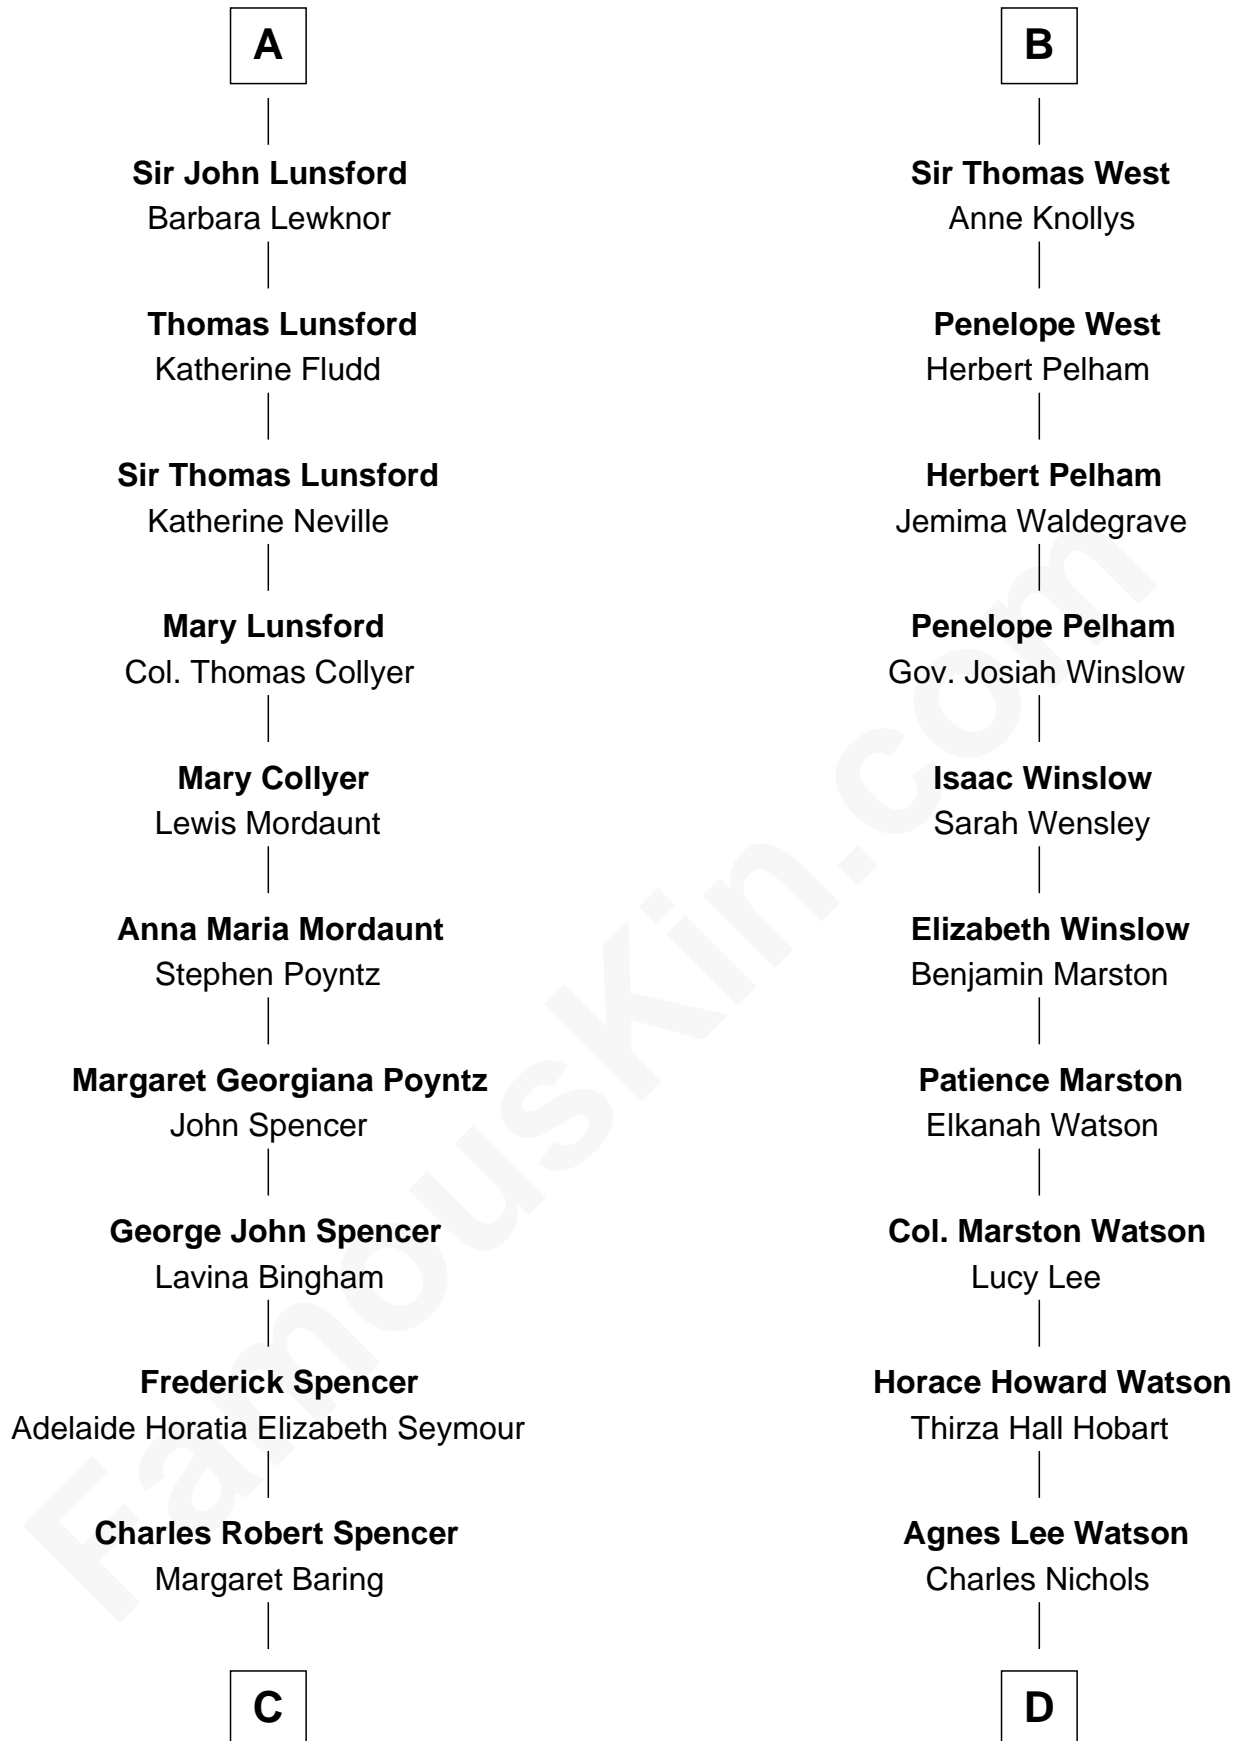

# FamousKin.com Relationship Chart of

**Prince Harry**  
*Duke of Sussex*

20th cousin 1 time removed of

**John Cena**

*Movie Actor and WWE Pro Wrestler*

**Sir Richard de Walkfare**

**C**

**Albert Edward John Spencer**  
Cynthia Elinor Beatrix Hamilton

**Edward John Spencer**  
Frances Ruth Burke Roche

**Princess Diana Frances Spencer**  
Charles III, King of the United Kingdom

**Prince Harry**  
*Duke of Sussex*

**D**

**Charles H. Nichols**  
Martha Emma Dix