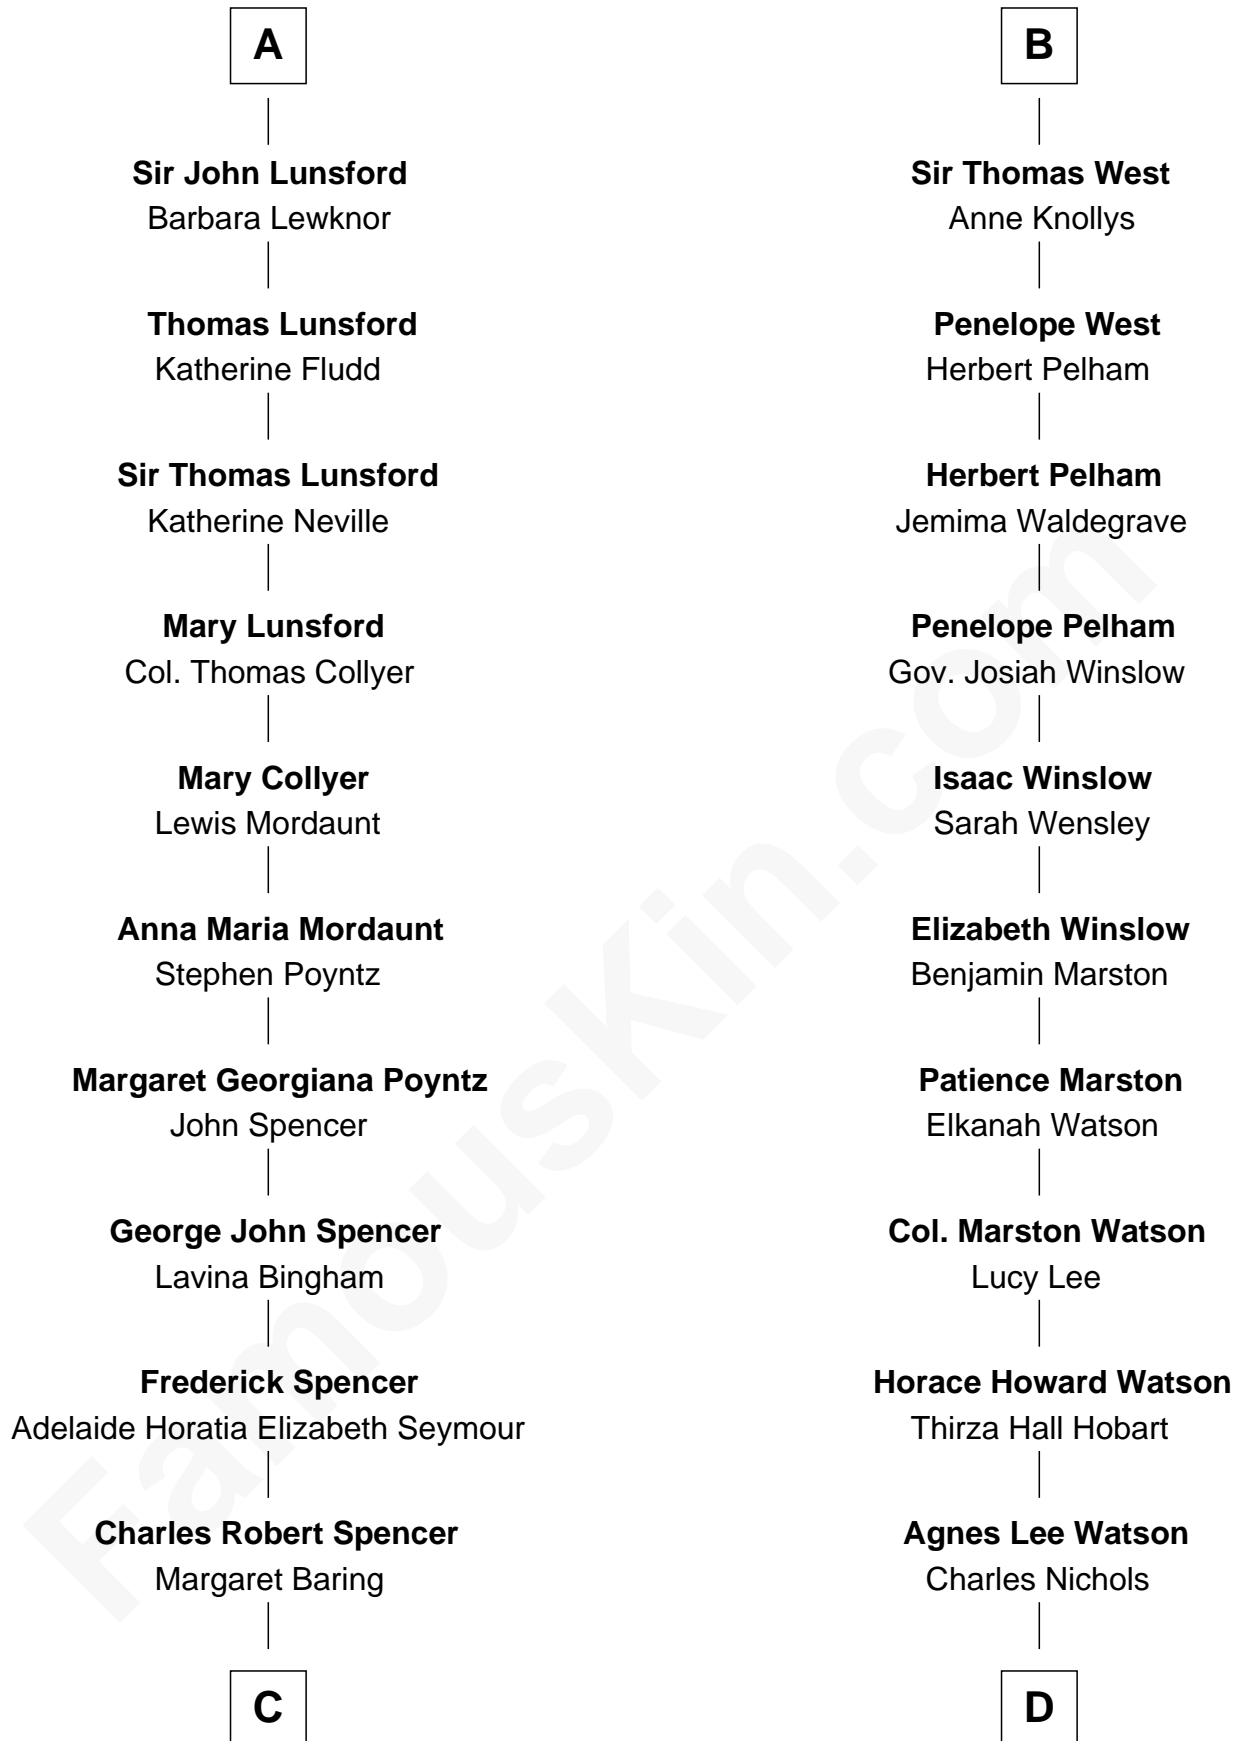

# FamousKin.com Relationship Chart of

**Prince Harry**  
*Duke of Sussex*

20th cousin 1 time removed of

**John Cena**

*Movie Actor and WWE Pro Wrestler*

**Sir John de Felton**

Sibyl - - - - -

**C**

**Albert Edward John Spencer**  
Cynthia Elinor Beatrix Hamilton

**Edward John Spencer**  
Frances Ruth Burke Roche

**Princess Diana Frances Spencer**  
Charles III, King of the United Kingdom

**Prince Harry**  
*Duke of Sussex*