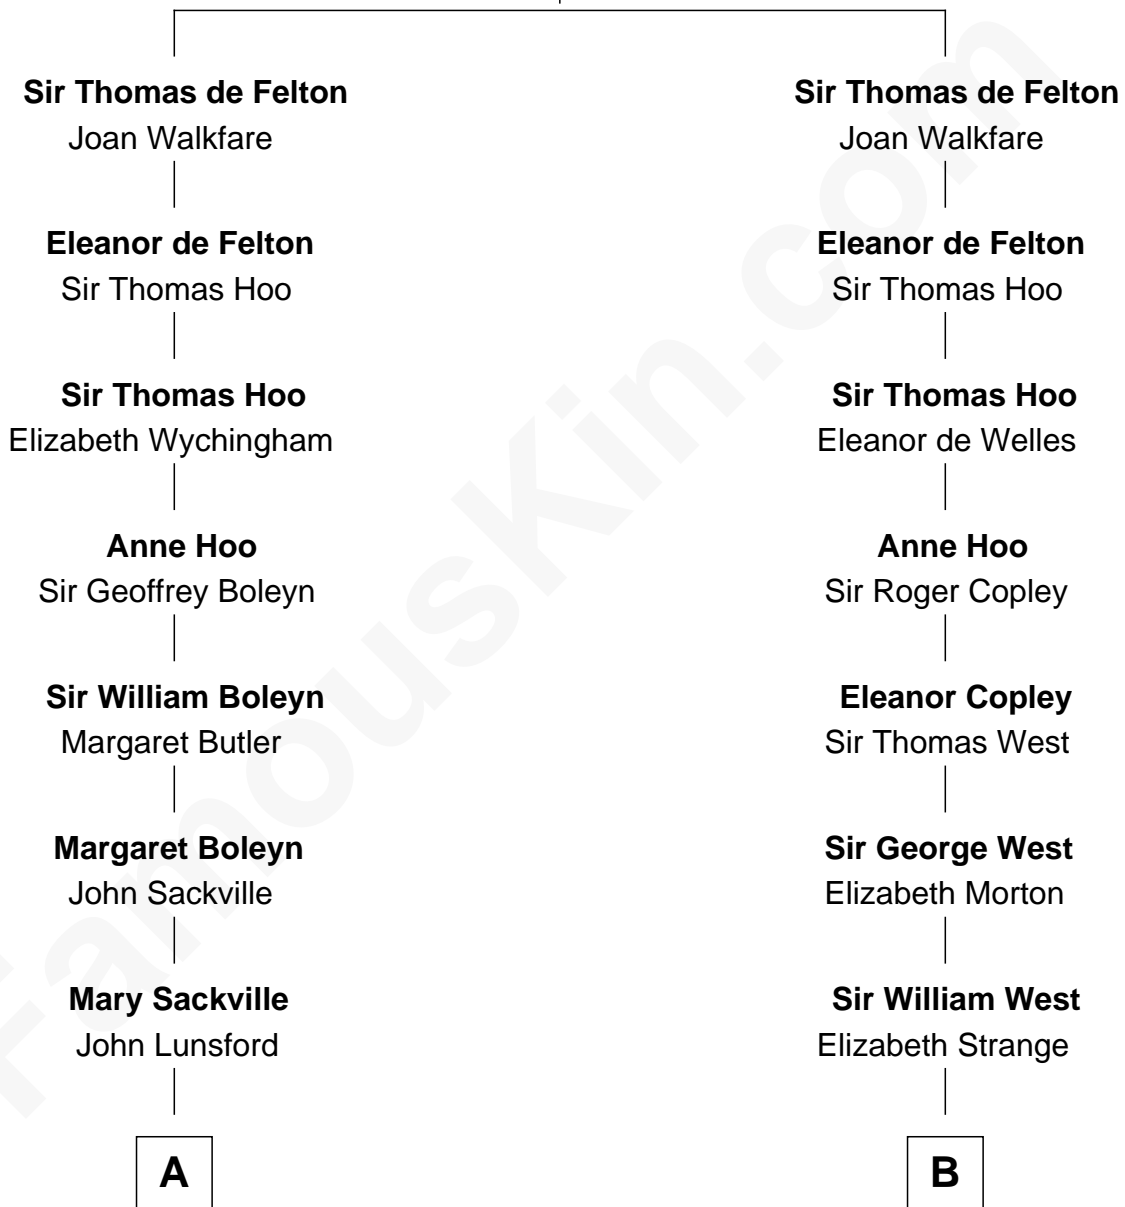

# FamousKin.com Relationship Chart of

**Prince Harry**  
*Duke of Sussex*

20th cousin 1 time removed of

**John Cena**

*Movie Actor and WWE Pro Wrestler*

**Sir John de Felton**

Sibyl - - - - -

**C**

**Albert Edward John Spencer**  
Cynthia Elinor Beatrix Hamilton

**Edward John Spencer**  
Frances Ruth Burke Roche

**Princess Diana Frances Spencer**  
Charles III, King of the United Kingdom

**Prince Harry**  
*Duke of Sussex*