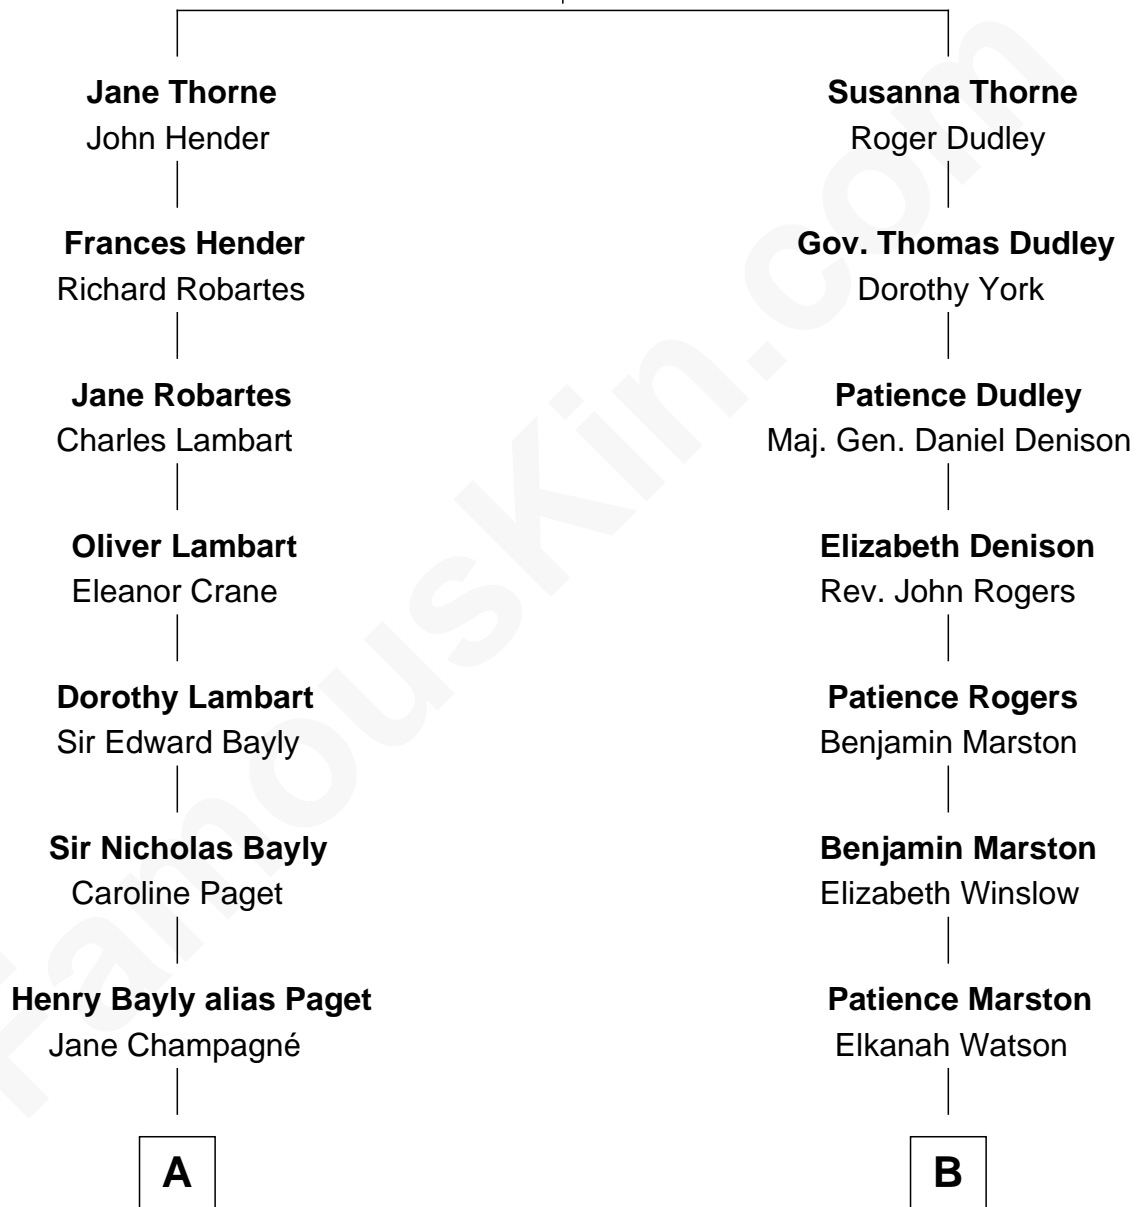

## Relationship Chart of

**Prince Harry**  
*Duke of Sussex*

14th cousin of

**John Cena**

*Movie Actor and WWE Pro Wrestler*

**Thomas Thorne**

Mary Purefoy

**A**

**Henry William Paget**  
Lady Caroline Elizabeth Villiers

**Lady Caroline Paget**  
Charles Gordon-Lennox

**Cecilia Catherine Gordon-Lennox**  
Charles George Bingham

**Rosalind Cecilia Caroline Bingham**  
James Albert Edward Hamilton

**Cynthia Elinor Beatrix Hamilton**  
Albert Edward John Spencer

**Edward John Spencer**  
Frances Ruth Burke Roche

**Princess Diana Frances Spencer**  
Charles III, King of the United Kingdom

**Prince Harry**  
*Duke of Sussex*