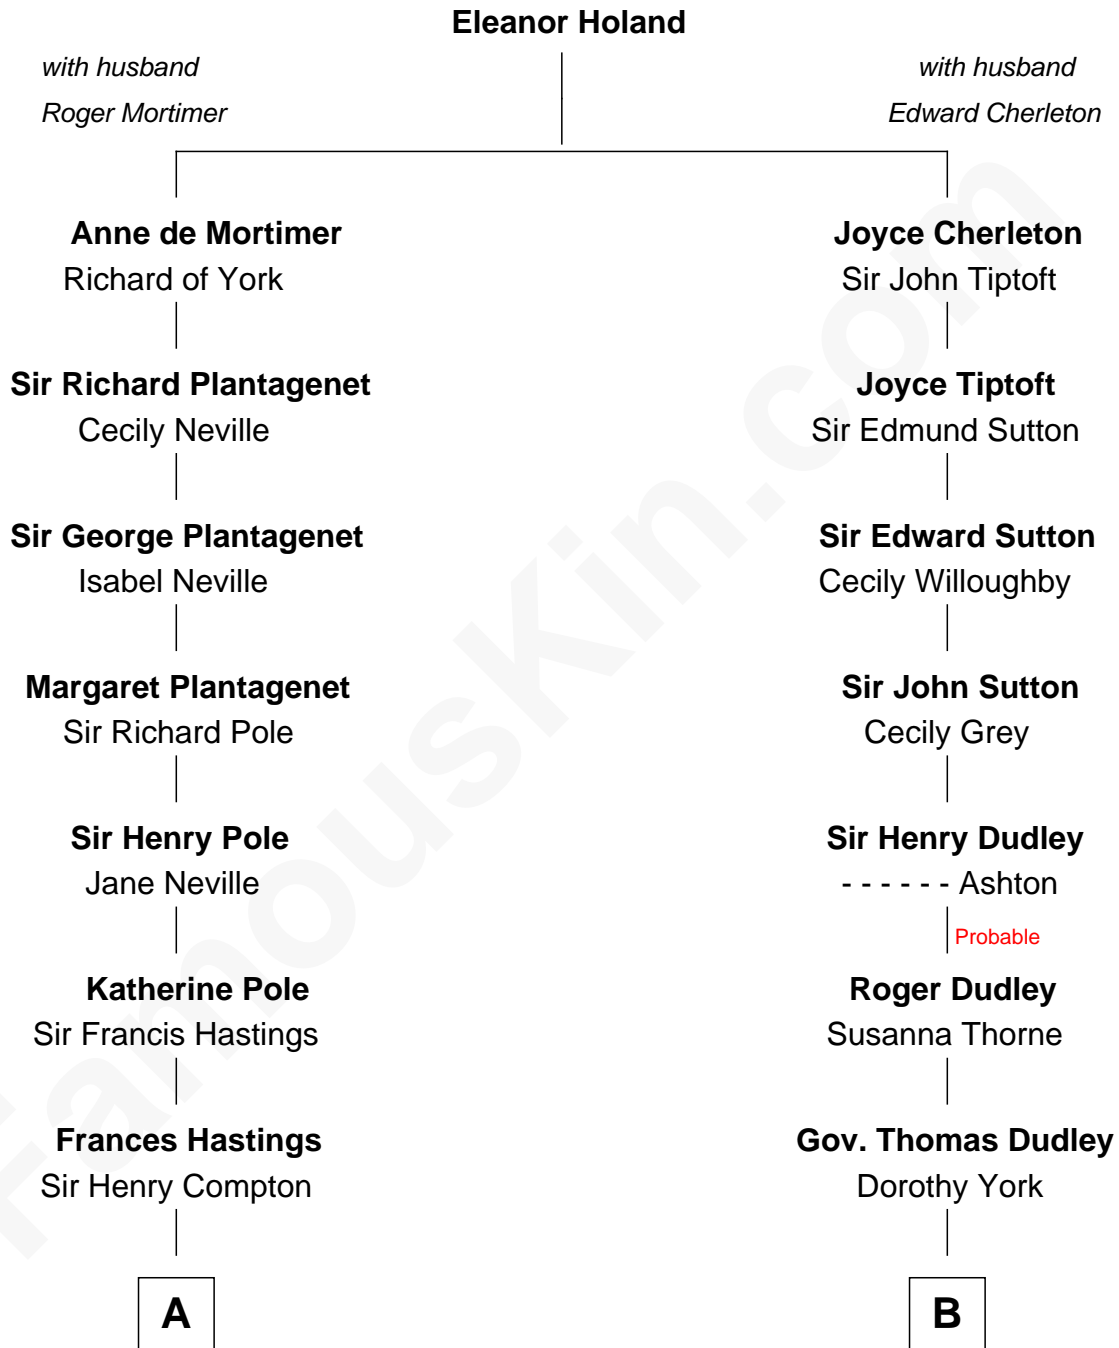

FamousKin.com Relationship Chart of

Prince Harry
Duke of Sussex

17th cousin 2 times removed of

J. K. Simmons
TV and Movie Actor

C

Edward John Spencer
Frances Ruth Burke Roche

Princess Diana Frances Spencer
Charles III, King of the United Kingdom