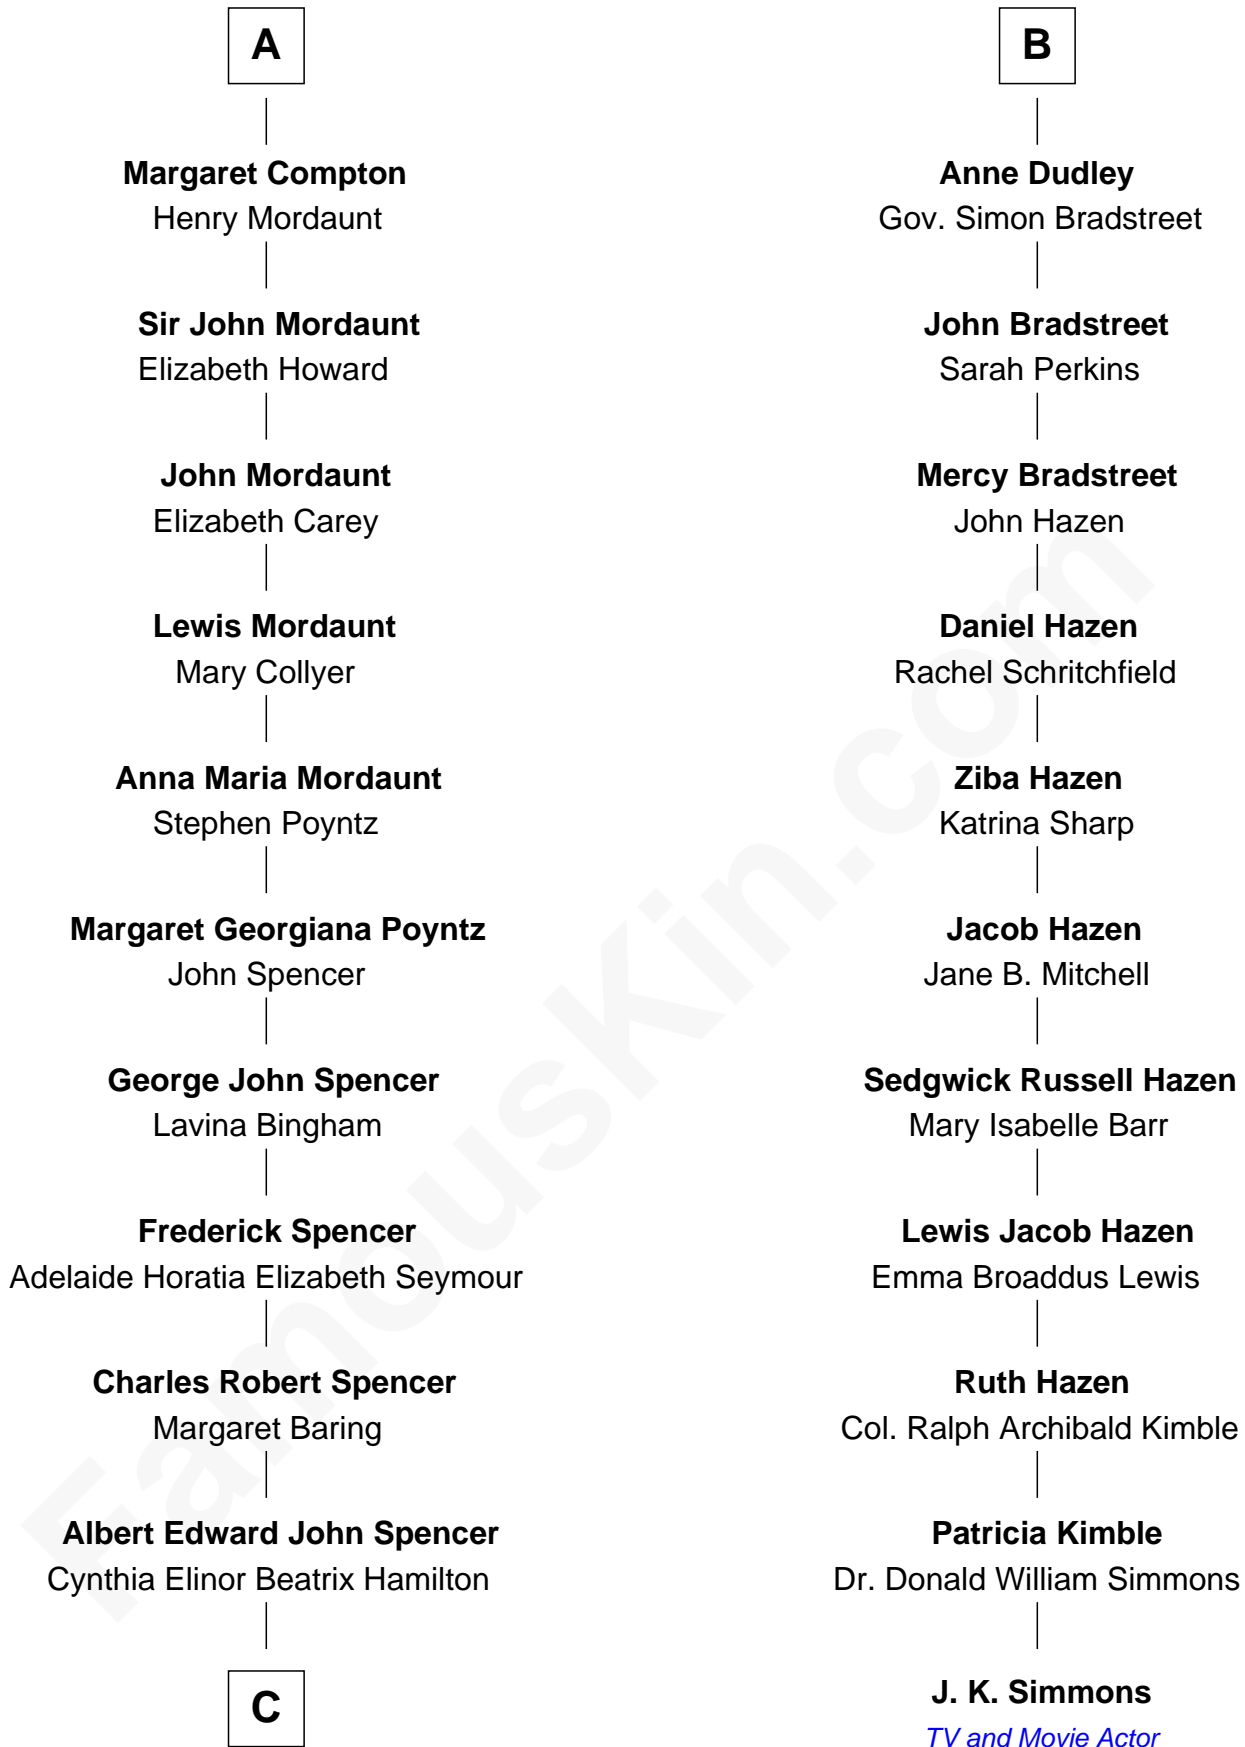

FamousKin.com Relationship Chart of

Prince Harry
Duke of Sussex

17th cousin 2 times removed of

J. K. Simmons
TV and Movie Actor

C

Edward John Spencer
Frances Ruth Burke Roche

Princess Diana Frances Spencer
Charles III, King of the United Kingdom