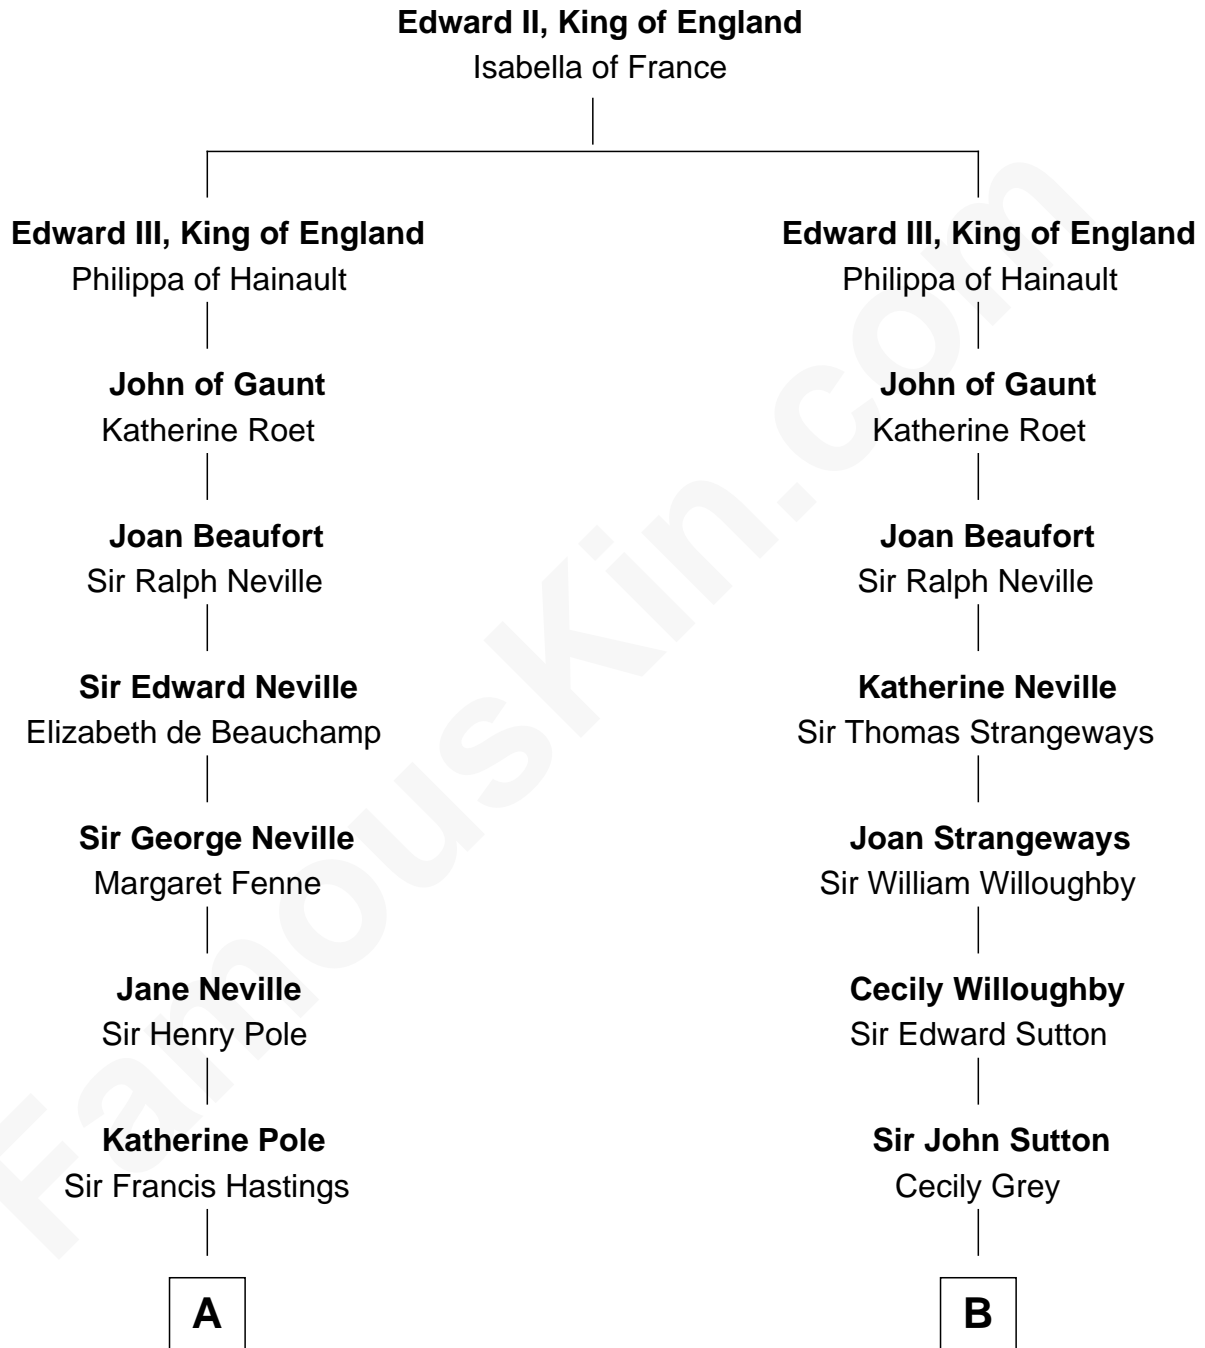

FamousKin.com Relationship Chart of

Prince Harry
Duke of Sussex

20th cousin of

J. K. Simmons
TV and Movie Actor

C

Albert Edward John Spencer

Cynthia Elinor Beatrix Hamilton

Edward John Spencer

Frances Ruth Burke Roche

Princess Diana Frances Spencer

Charles III, King of the United Kingdom

Prince Harry

Duke of Sussex

D

Lewis Jacob Hazen

Emma Broaddus Lewis