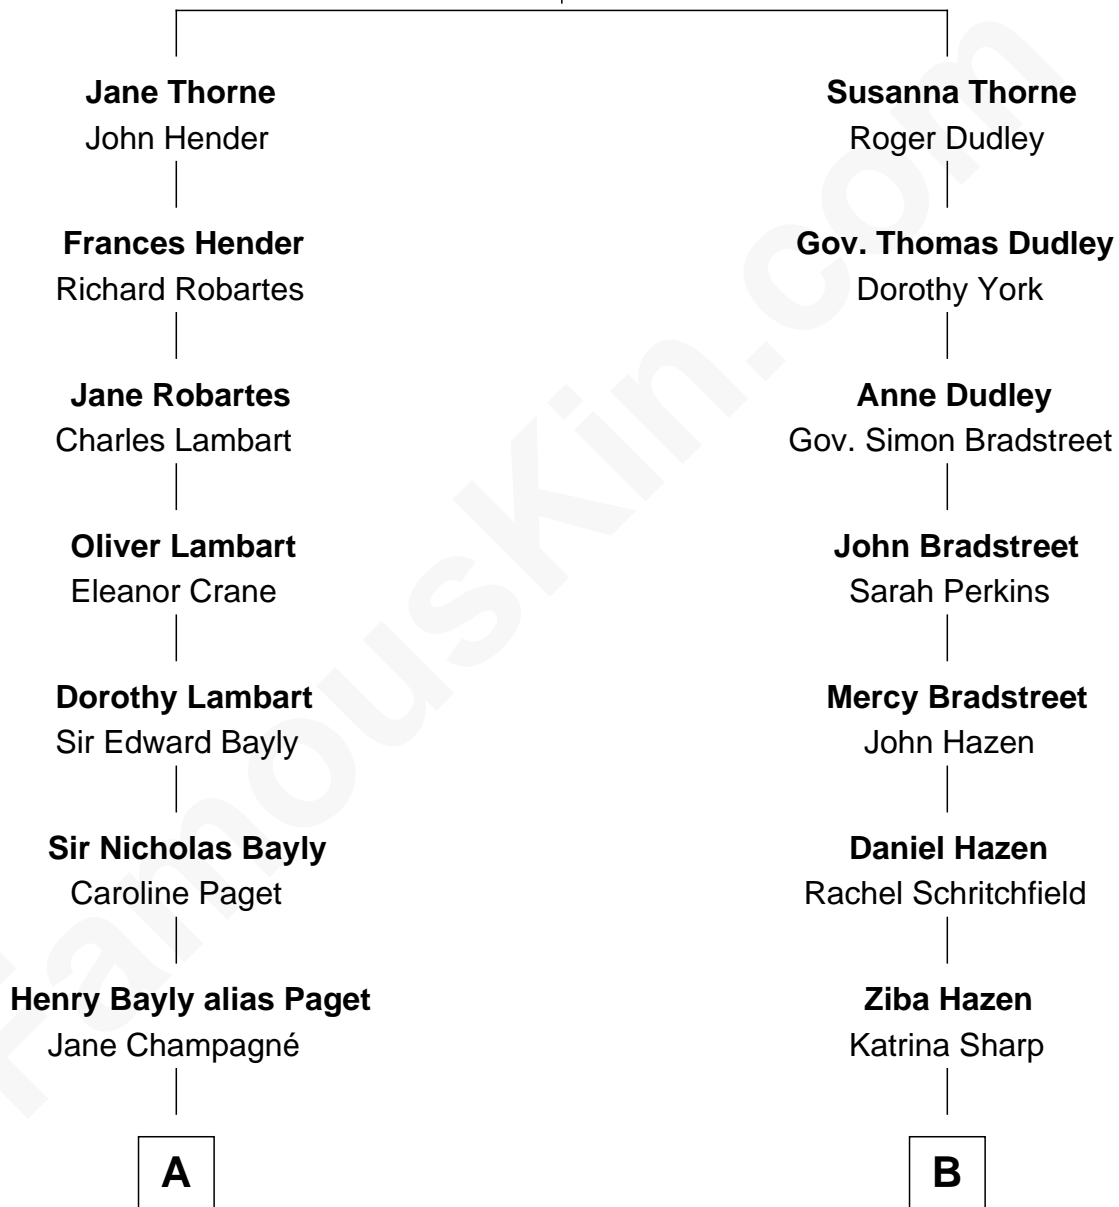

FamousKin.com Relationship Chart of

Prince Harry
Duke of Sussex

12th cousin 2 times removed of

J. K. Simmons
TV and Movie Actor

Thomas Thorne
Mary Purefoy

A

Henry William Paget
Lady Caroline Elizabeth Villiers

Lady Caroline Paget
Charles Gordon-Lennox

Cecilia Catherine Gordon-Lennox
Charles George Bingham

Rosalind Cecilia Caroline Bingham
James Albert Edward Hamilton

Cynthia Elinor Beatrix Hamilton
Albert Edward John Spencer

Edward John Spencer
Frances Ruth Burke Roche

Princess Diana Frances Spencer
Charles III, King of the United Kingdom

Prince Harry
Duke of Sussex

B

Jacob Hazen
Jane B. Mitchell

Sedgwick Russell Hazen
Mary Isabelle Barr