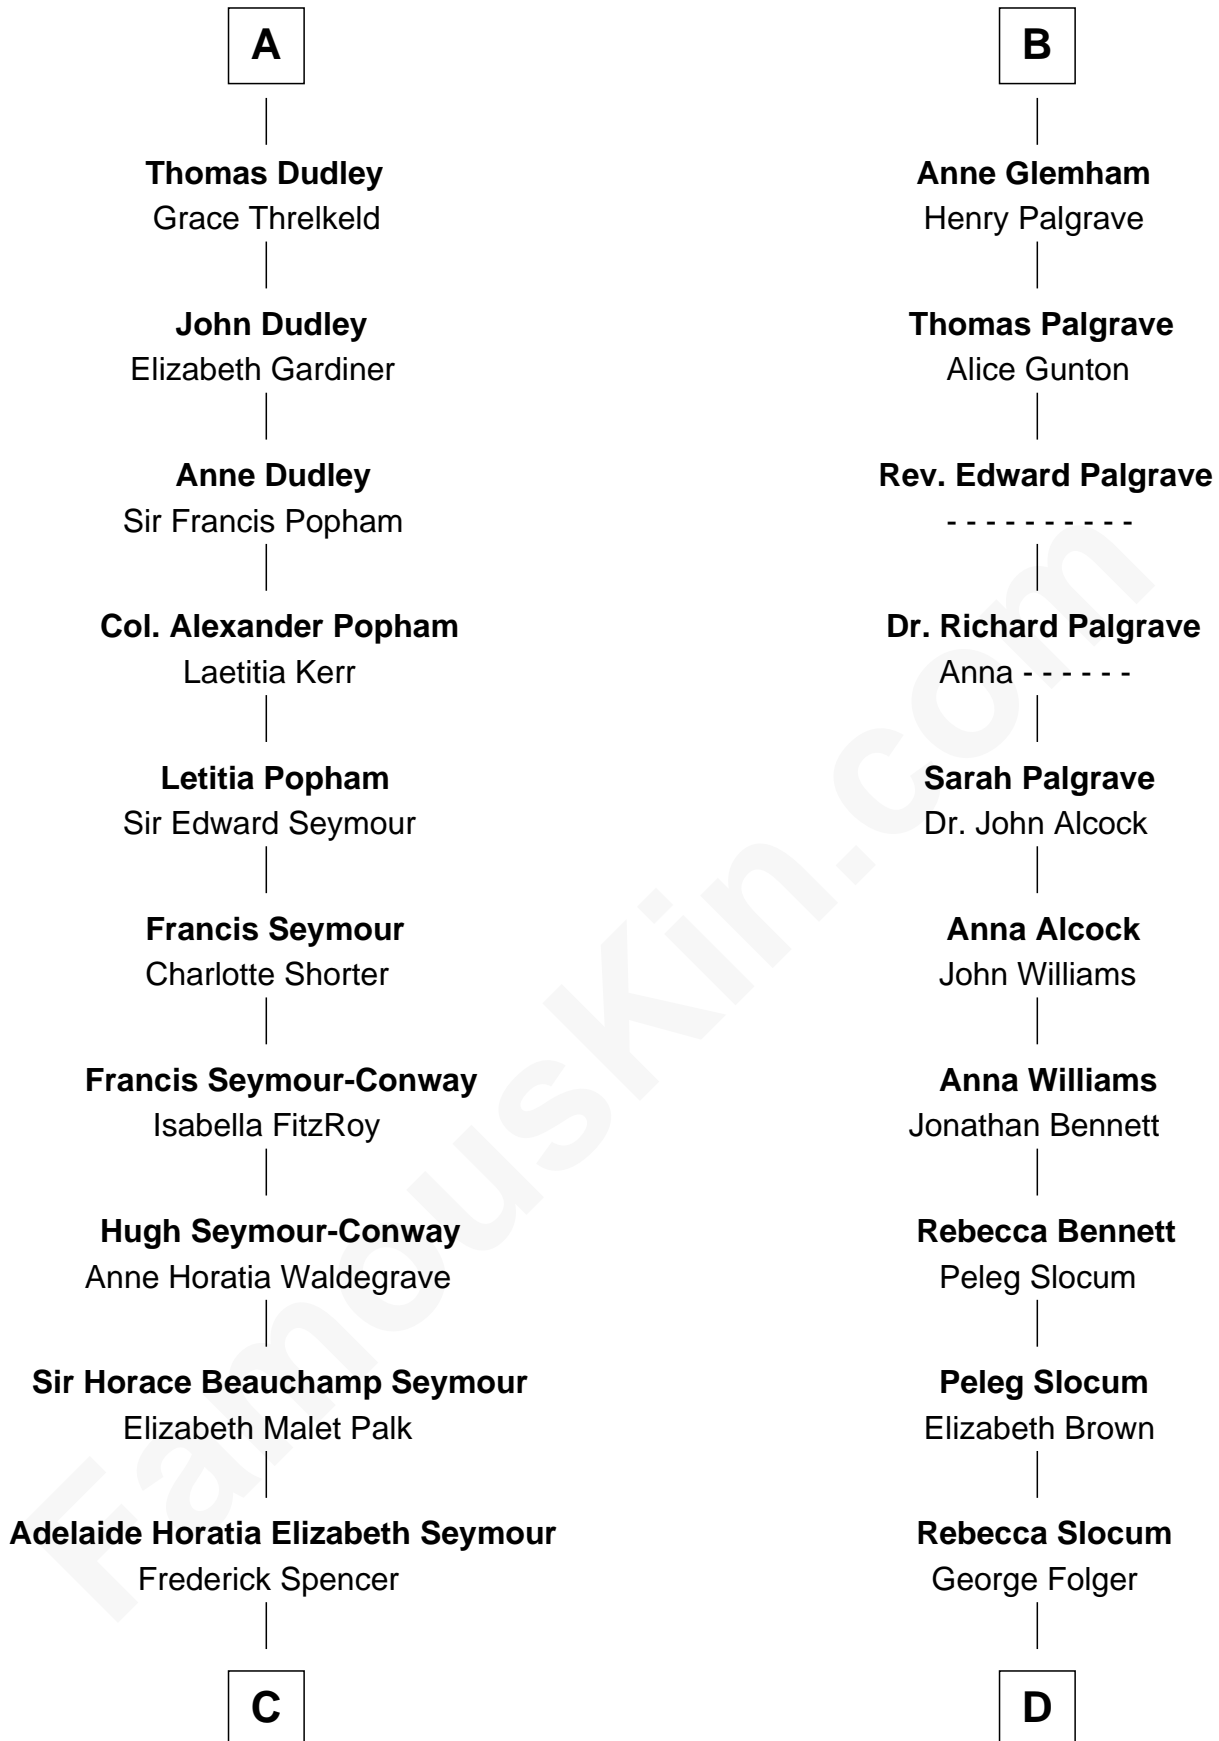

FamousKin.com
Relationship Chart of
Prince Harry
Duke of Sussex

19th cousin 2 times removed of

Henry Clay Folger

Founder of Folger Shakespeare Library and Chairman of Standard Oil

Edmund Plantagenet

Blanche of Artois

C

Charles Robert Spencer

Margaret Baring

Albert Edward John Spencer

Cynthia Elinor Beatrix Hamilton

Edward John Spencer

Frances Ruth Burke Roche

Princess Diana Frances Spencer

Charles III, King of the United Kingdom

Prince Harry

Duke of Sussex

D

Samuel Brown Folger

Nancy F. Hiller

Henry Clay Folger

Eliza Jane Clark