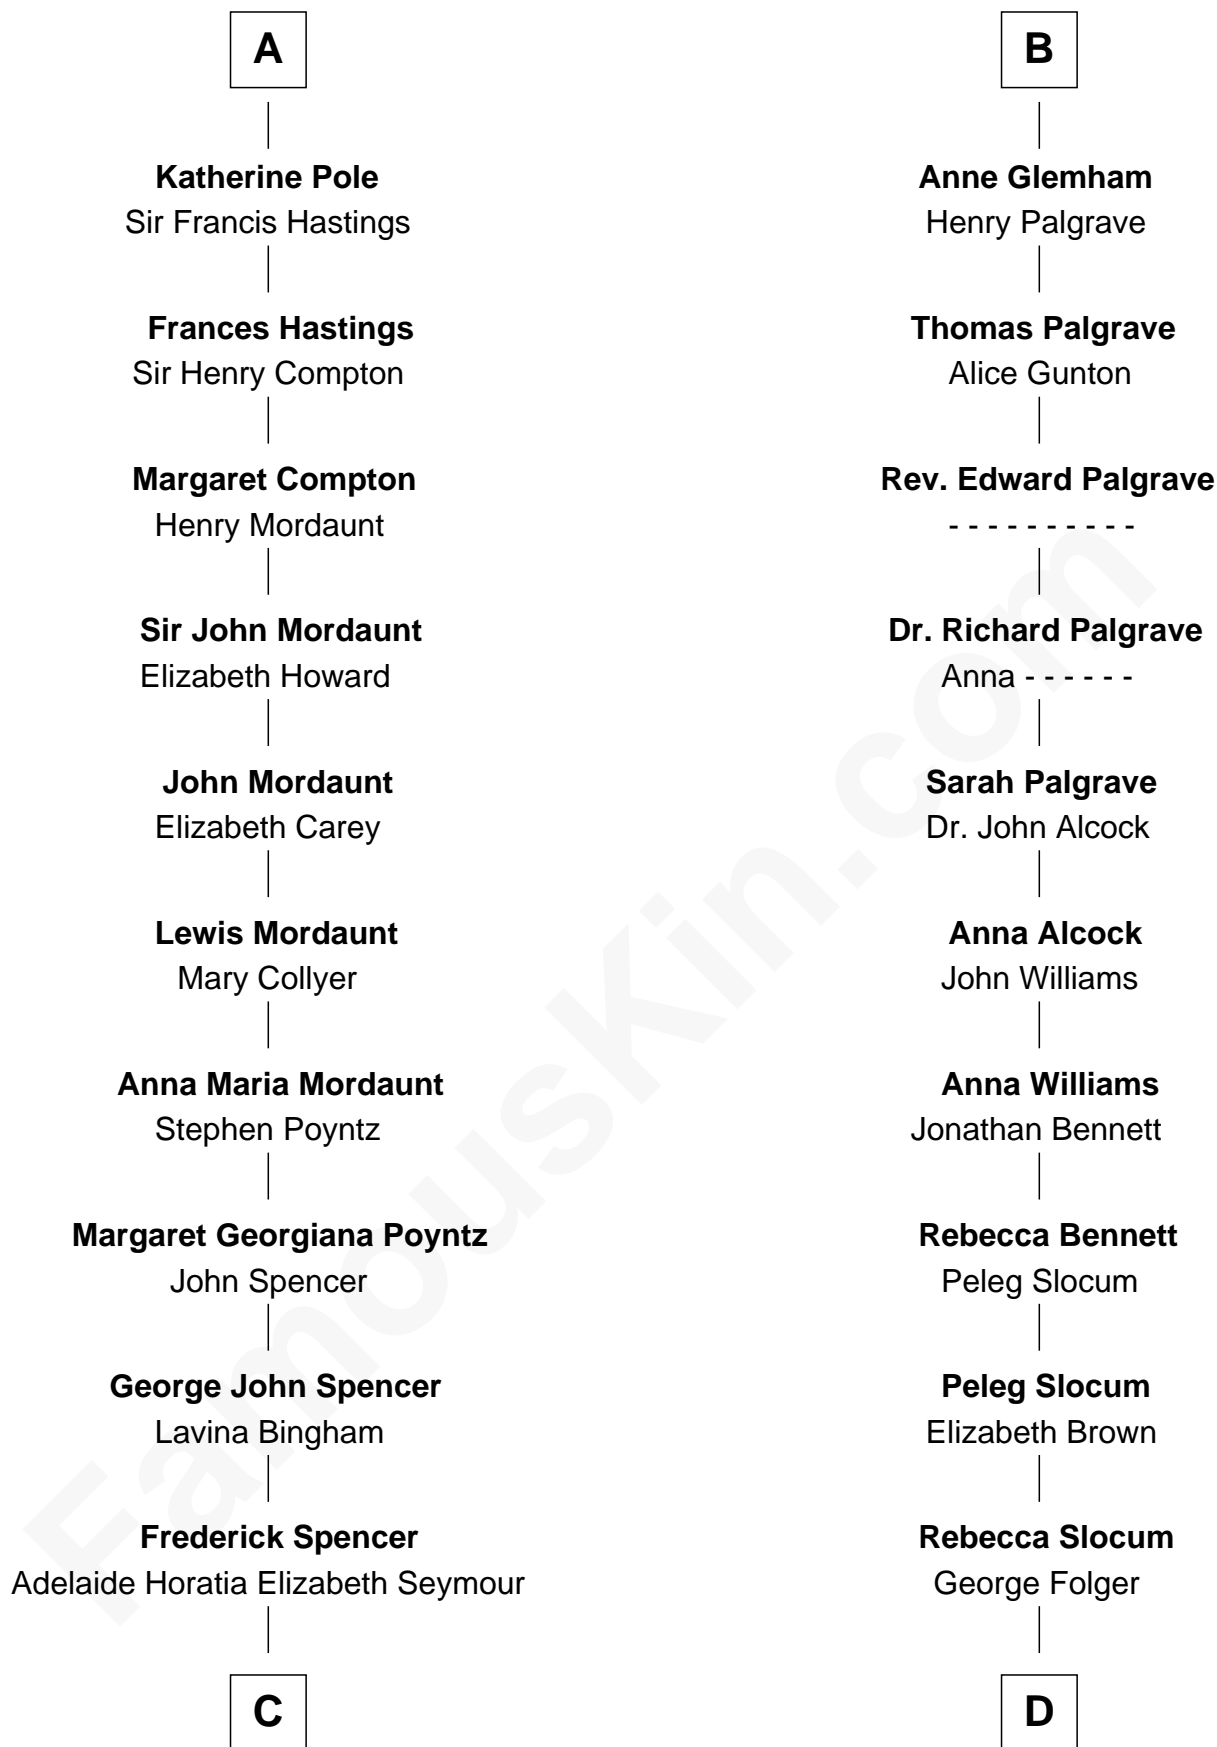

FamousKin.com Relationship Chart of

Prince Harry
Duke of Sussex

19th cousin 2 times removed of

Henry Clay Folger

Founder of Folger Shakespeare Library and Chairman of Standard Oil

C

Charles Robert Spencer

Margaret Baring

Albert Edward John Spencer

Cynthia Elinor Beatrix Hamilton

Edward John Spencer

Frances Ruth Burke Roche

Princess Diana Frances Spencer

Charles III, King of the United Kingdom

Prince Harry

Duke of Sussex