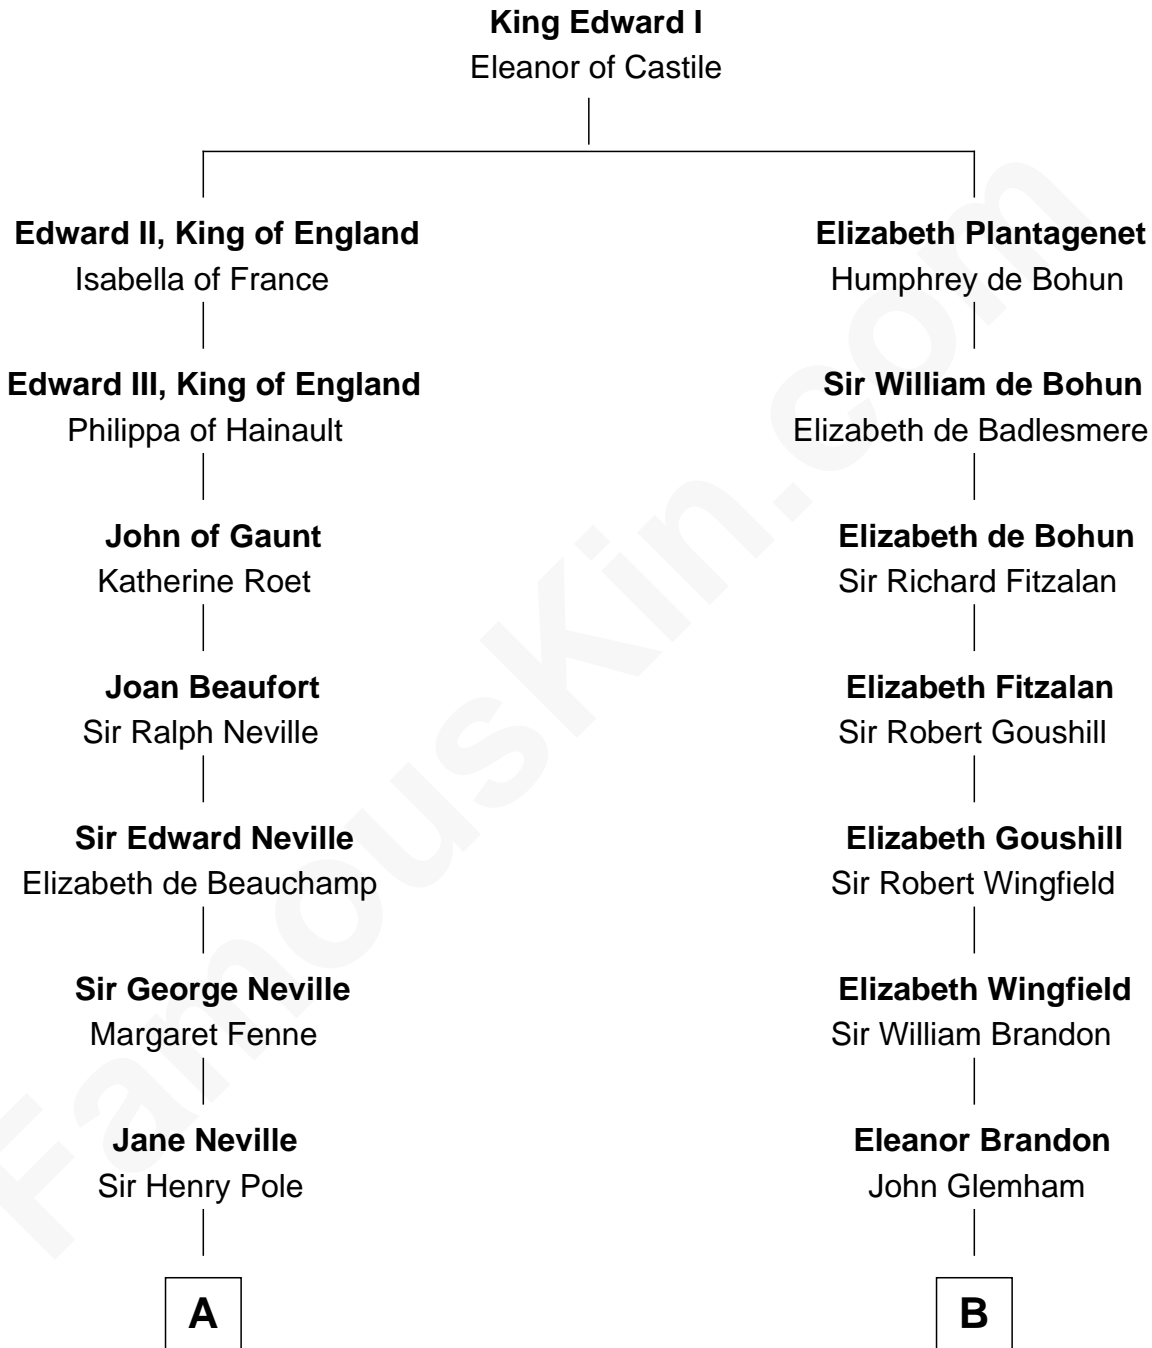

FamousKin.com Relationship Chart of

Prince Harry
Duke of Sussex

19th cousin 2 times removed of

Henry Clay Folger

Founder of Folger Shakespeare Library and Chairman of Standard Oil

C

Charles Robert Spencer

Margaret Baring

Albert Edward John Spencer

Cynthia Elinor Beatrix Hamilton

Edward John Spencer

Frances Ruth Burke Roche

Princess Diana Frances Spencer

Charles III, King of the United Kingdom

Prince Harry

Duke of Sussex