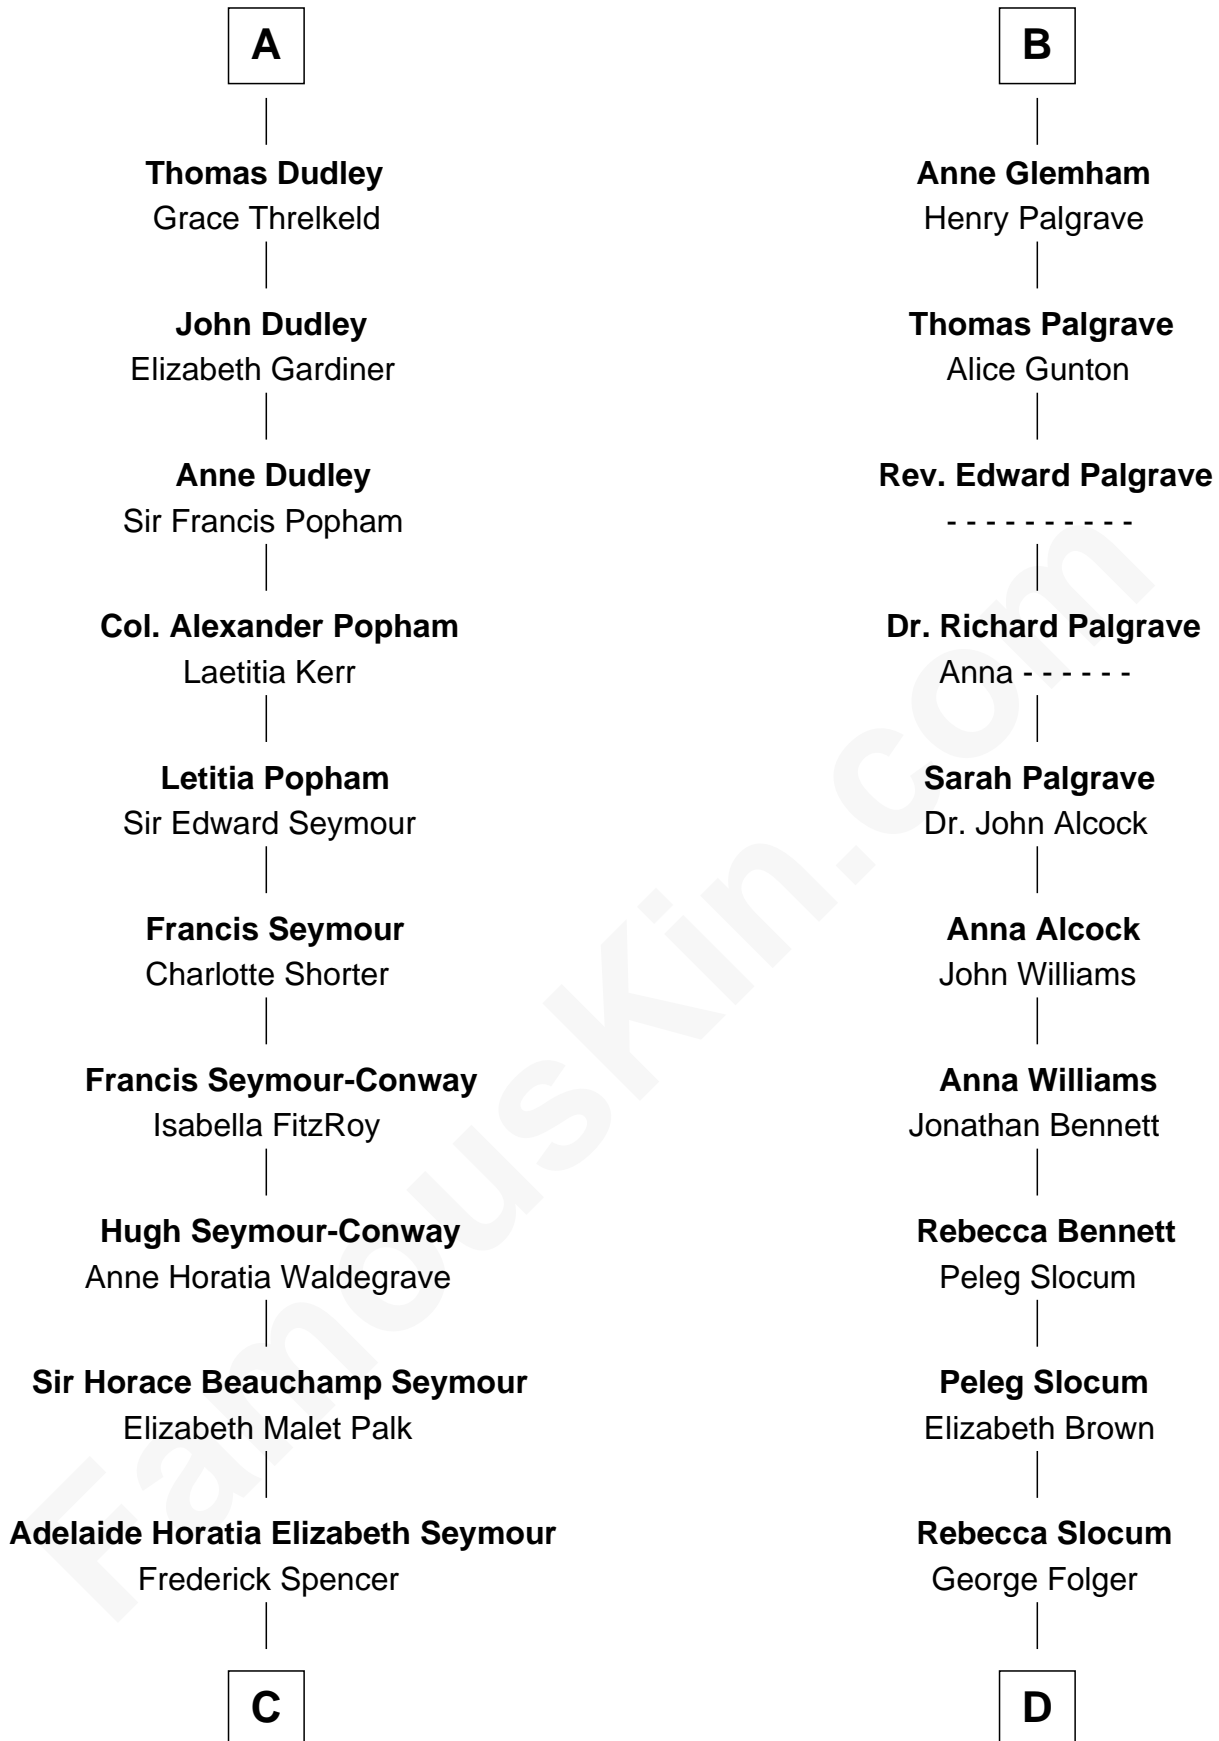

FamousKin.com Relationship Chart of

Prince Harry
Duke of Sussex

19th cousin 2 times removed of

Henry Clay Folger

Founder of Folger Shakespeare Library and Chairman of Standard Oil

Sir Patrick de Chaworth
Isabella de Beauchamp

Maud de Chaworth
Henry Plantagenet

Mary Plantagenet
Henry de Percy

Sir Henry Percy
Margaret de Neville

Sir Henry Percy
Elizabeth Mortimer

Elizabeth Percy
Sir John Clifford

Thomas Clifford
Joan Dacre

Matilda Clifford
Sir Edmund Sutton

A

Maud de Chaworth
Henry Plantagenet

Eleanor Plantagenet
Richard Fitzalan

Sir Richard Fitzalan
Elizabeth de Bohun

Elizabeth Fitzalan
Sir Robert Goushill

Elizabeth Goushill
Sir Robert Wingfield

Elizabeth Wingfield
Sir William Brandon

Eleanor Brandon
John Glemham

B

C

Charles Robert Spencer

Margaret Baring

Albert Edward John Spencer

Cynthia Elinor Beatrix Hamilton

Edward John Spencer