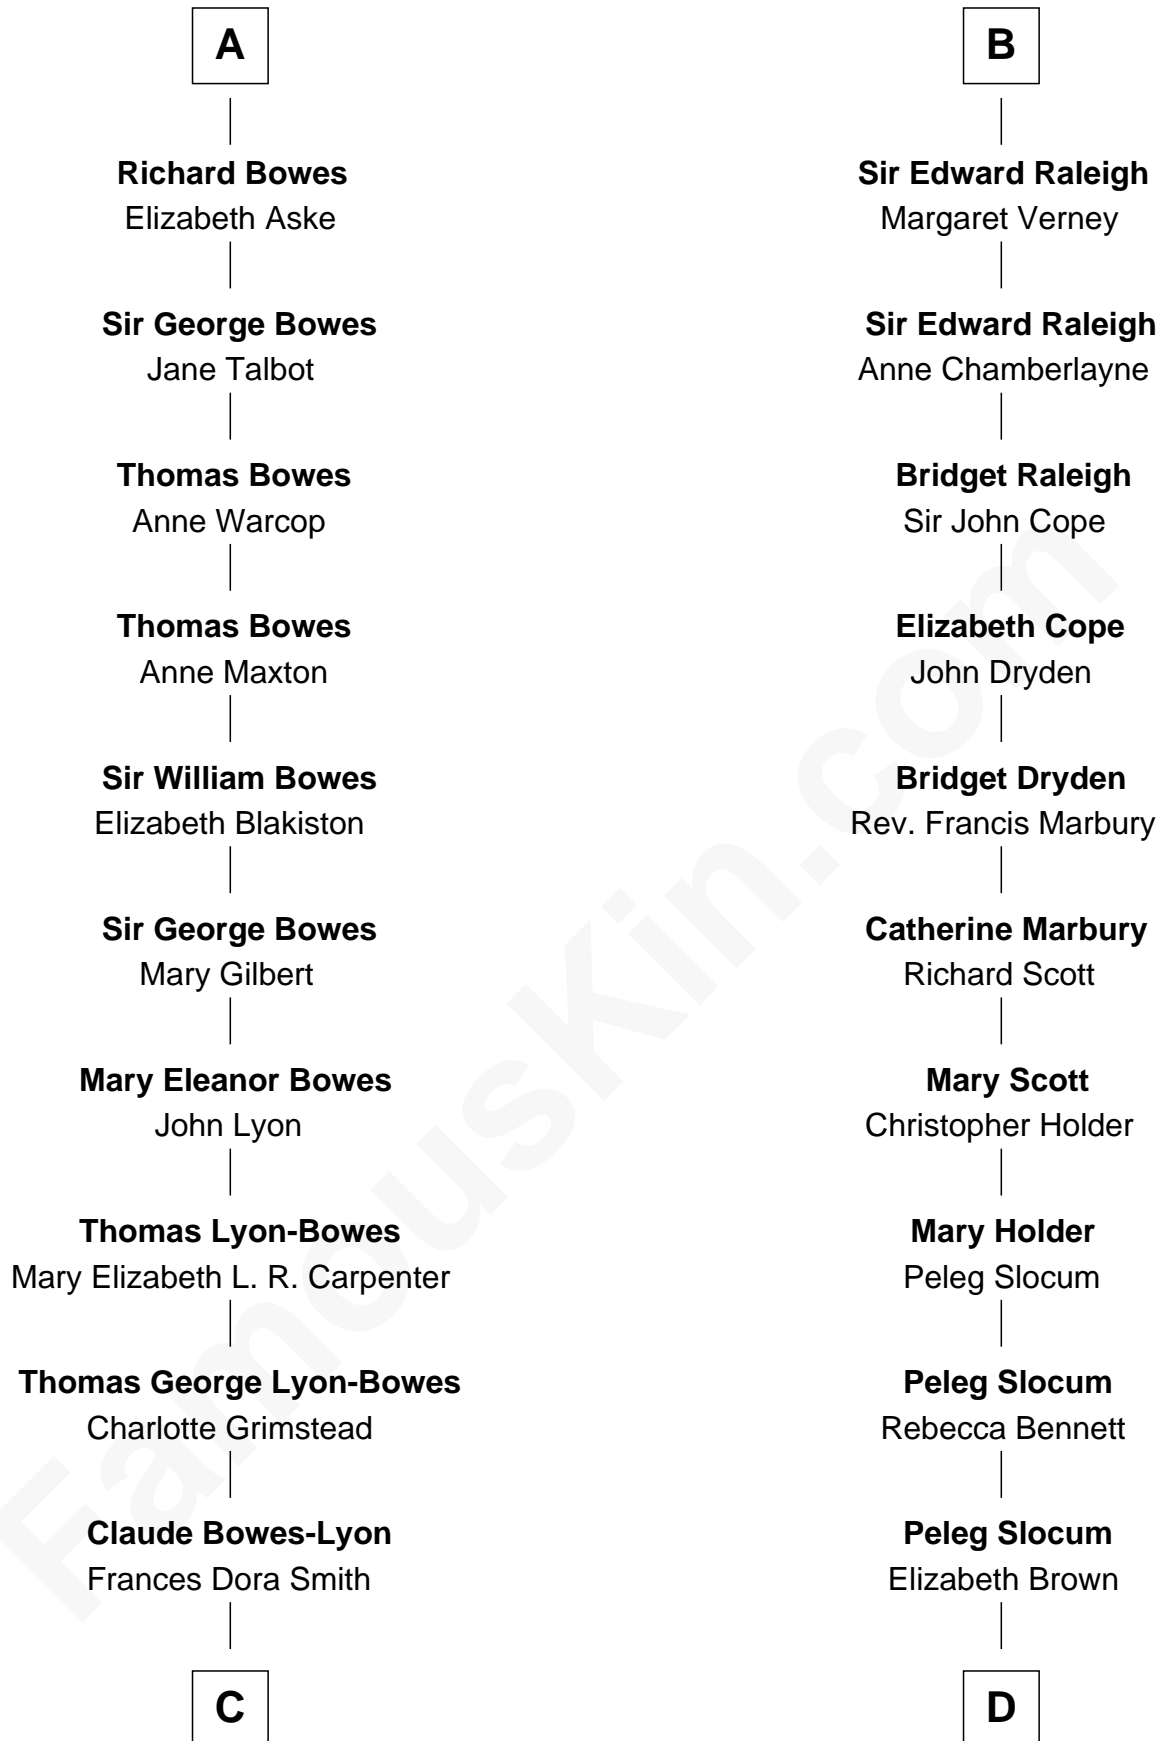

FamousKin.com Relationship Chart of

Prince Harry
Duke of Sussex

20th cousin 1 time removed of

Henry Clay Folger

Founder of Folger Shakespeare Library and Chairman of Standard Oil

C

Claude George Bowes-Lyon
Cecilia Nina Cavendish-Bentinck

Elizabeth Bowes-Lyon
George VI, King of the United Kingdom

Elizabeth II, Queen of the United Kingdom
Prince Philip of Edinburgh

Charles III, King of the United Kingdom
Princess Diana Frances Spencer

Prince Harry
Duke of Sussex

D

Rebecca Slocum
George Folger

Samuel Brown Folger
Nancy F. Hiller

Henry Clay Folger
Eliza Jane Clark

Henry Clay Folger
Chairman of Standard Oil