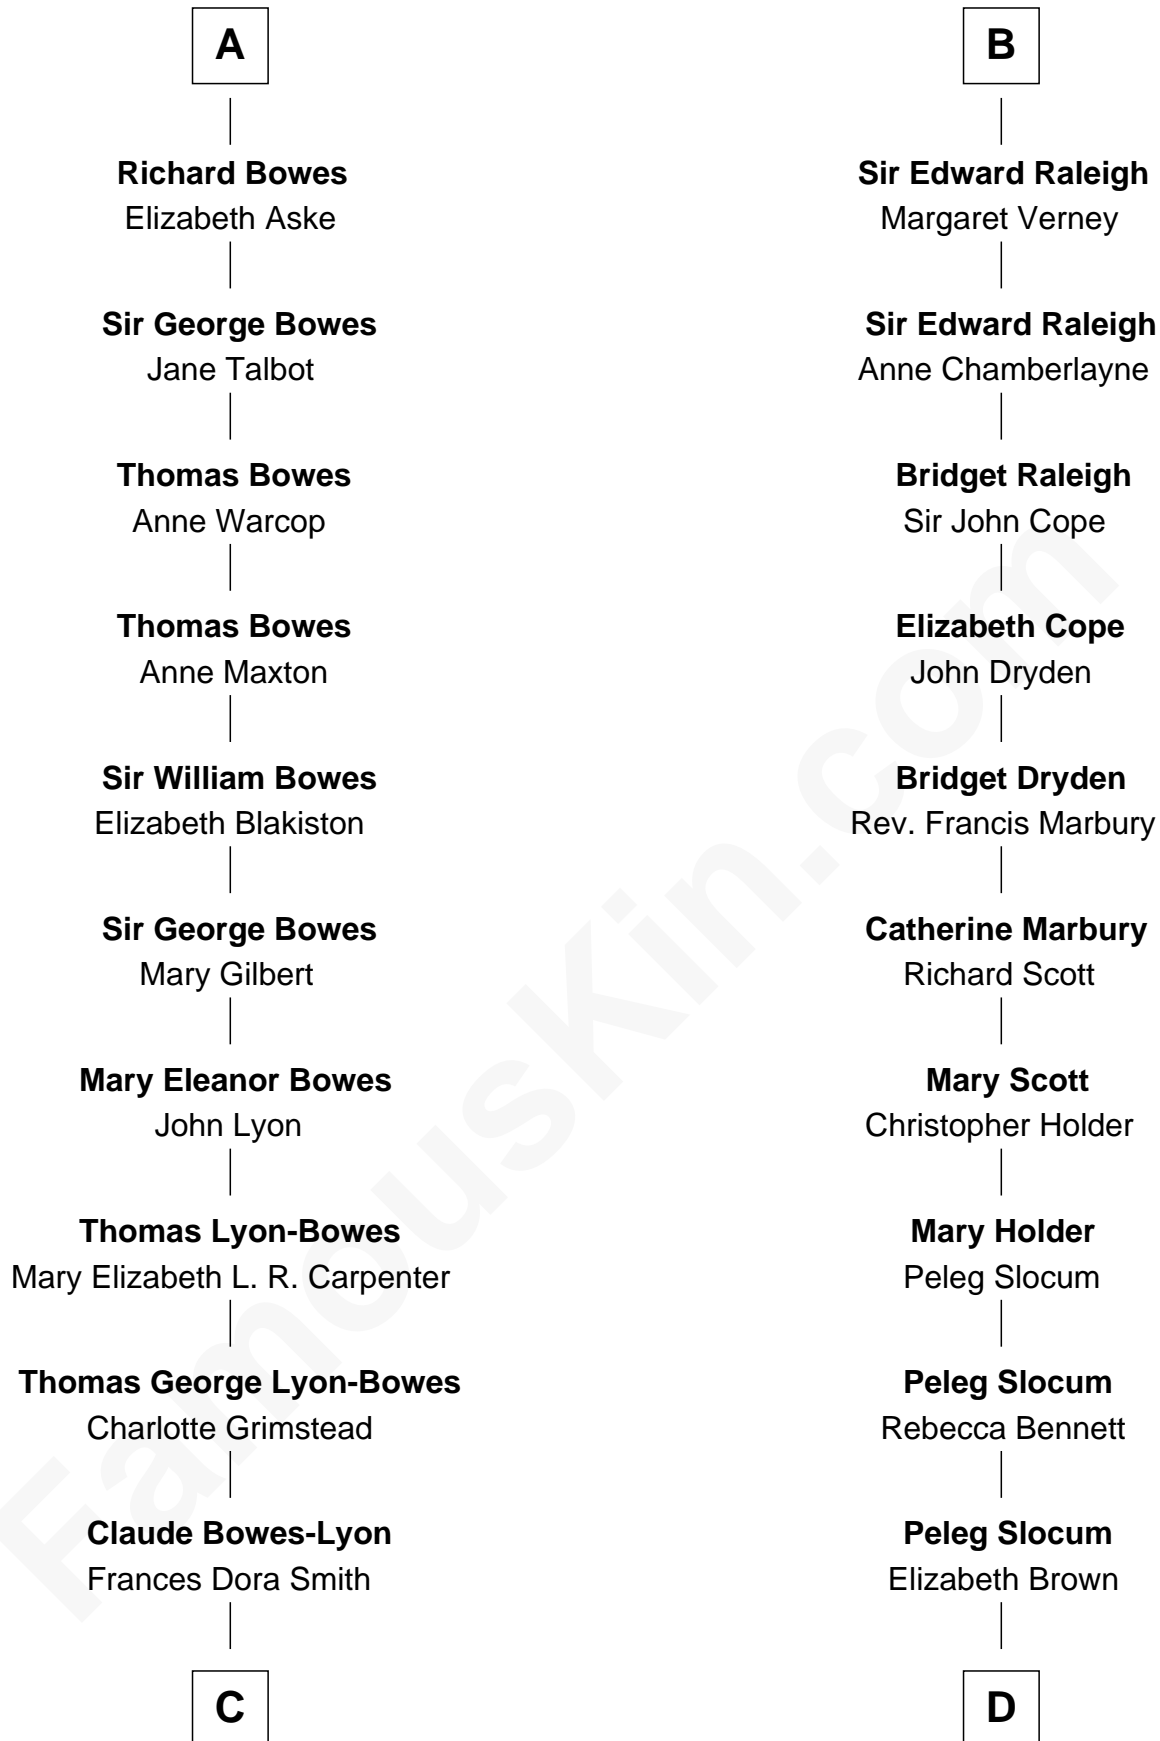

FamousKin.com Relationship Chart of

Prince Harry

Duke of Sussex

20th cousin 1 time removed of

Henry Clay Folger

Founder of Folger Shakespeare Library and Chairman of Standard Oil

Sir Edmund Mortimer

Margaret de Fiennes

C

Claude George Bowes-Lyon
Cecilia Nina Cavendish-Bentinck

Elizabeth Bowes-Lyon
George VI, King of the United Kingdom

Elizabeth II, Queen of the United Kingdom
Prince Philip of Edinburgh

Charles III, King of the United Kingdom
Princess Diana Frances Spencer

Prince Harry
Duke of Sussex

D

Rebecca Slocum
George Folger

Samuel Brown Folger
Nancy F. Hiller

Henry Clay Folger
Eliza Jane Clark

Henry Clay Folger
Chairman of Standard Oil