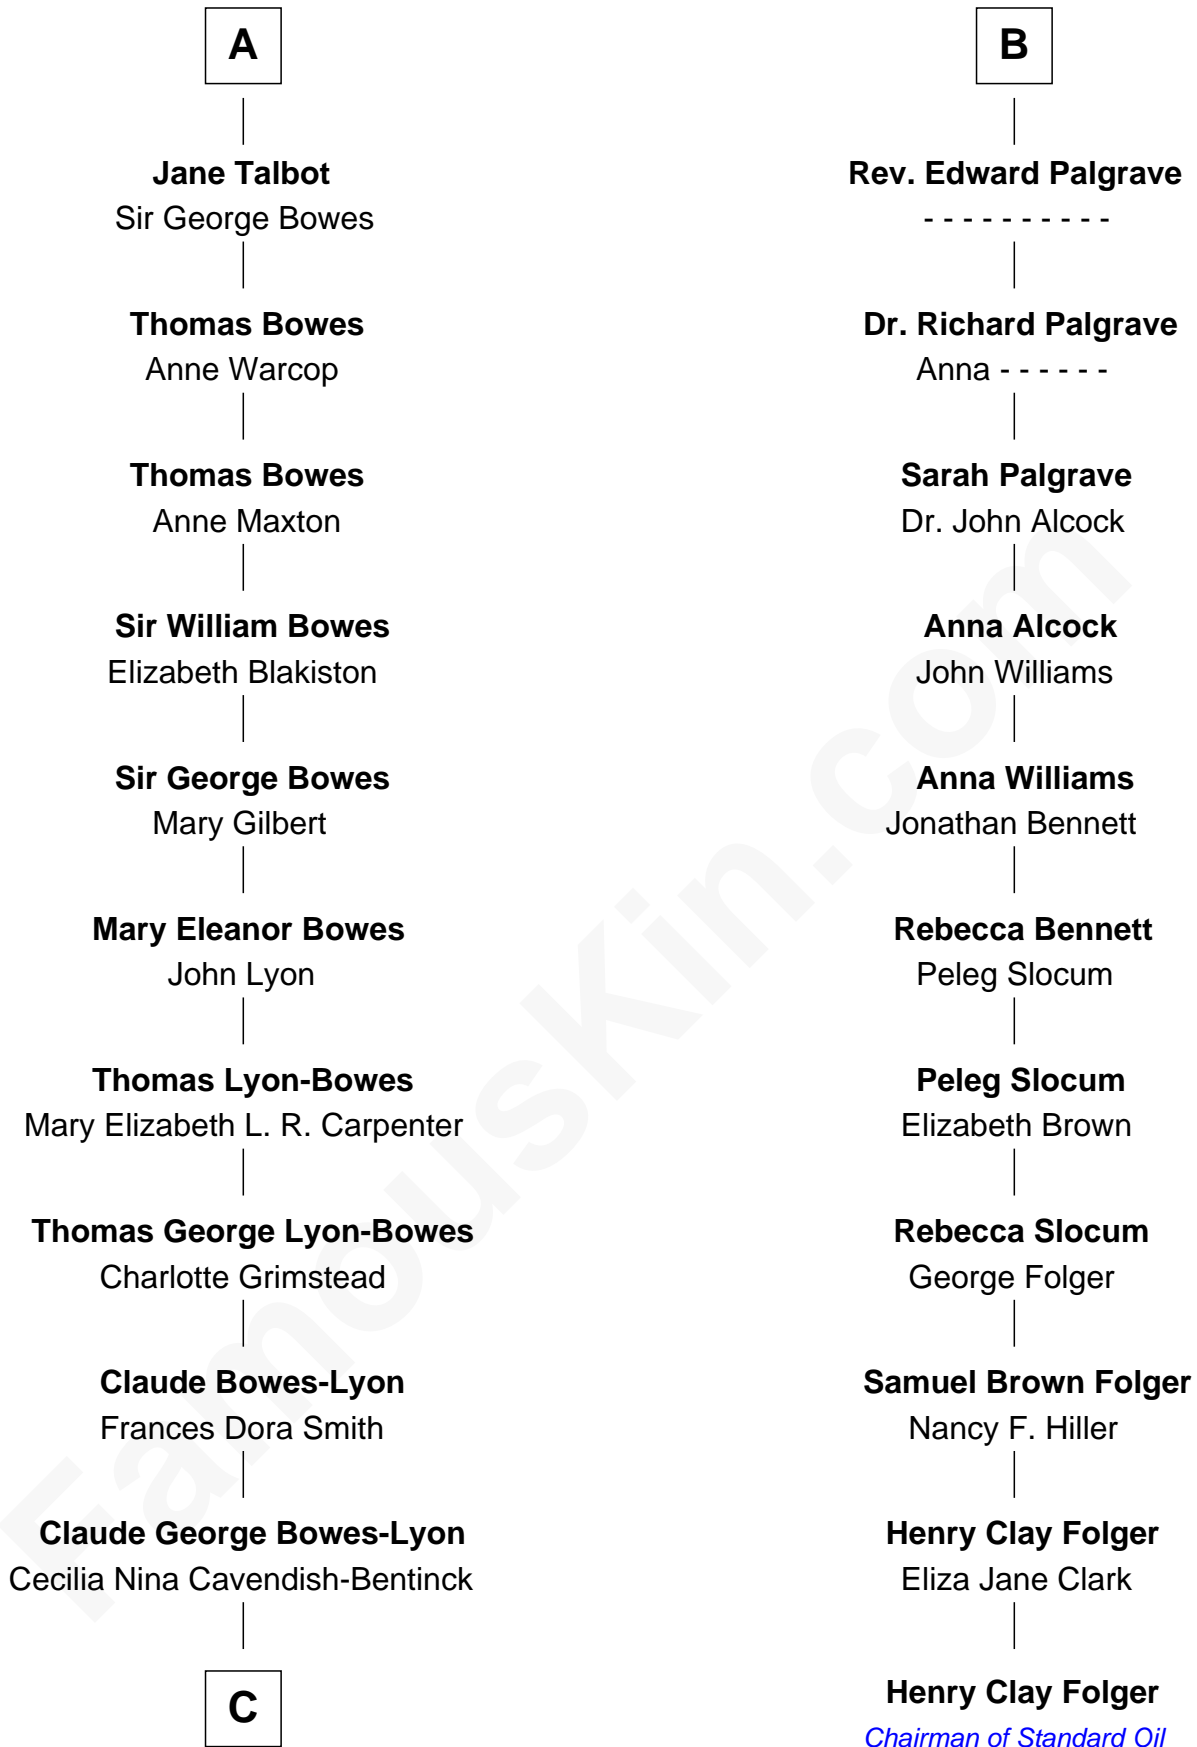

FamousKin.com Relationship Chart of

Prince Harry
Duke of Sussex

17th cousin 3 times removed of

Henry Clay Folger

Founder of Folger Shakespeare Library and Chairman of Standard Oil

C

Elizabeth Bowes-Lyon

George VI, King of the United Kingdom

Elizabeth II, Queen of the United Kingdom

Prince Philip of Edinburgh

Charles III, King of the United Kingdom

Princess Diana Frances Spencer

Prince Harry

Duke of Sussex

FamousKin.com