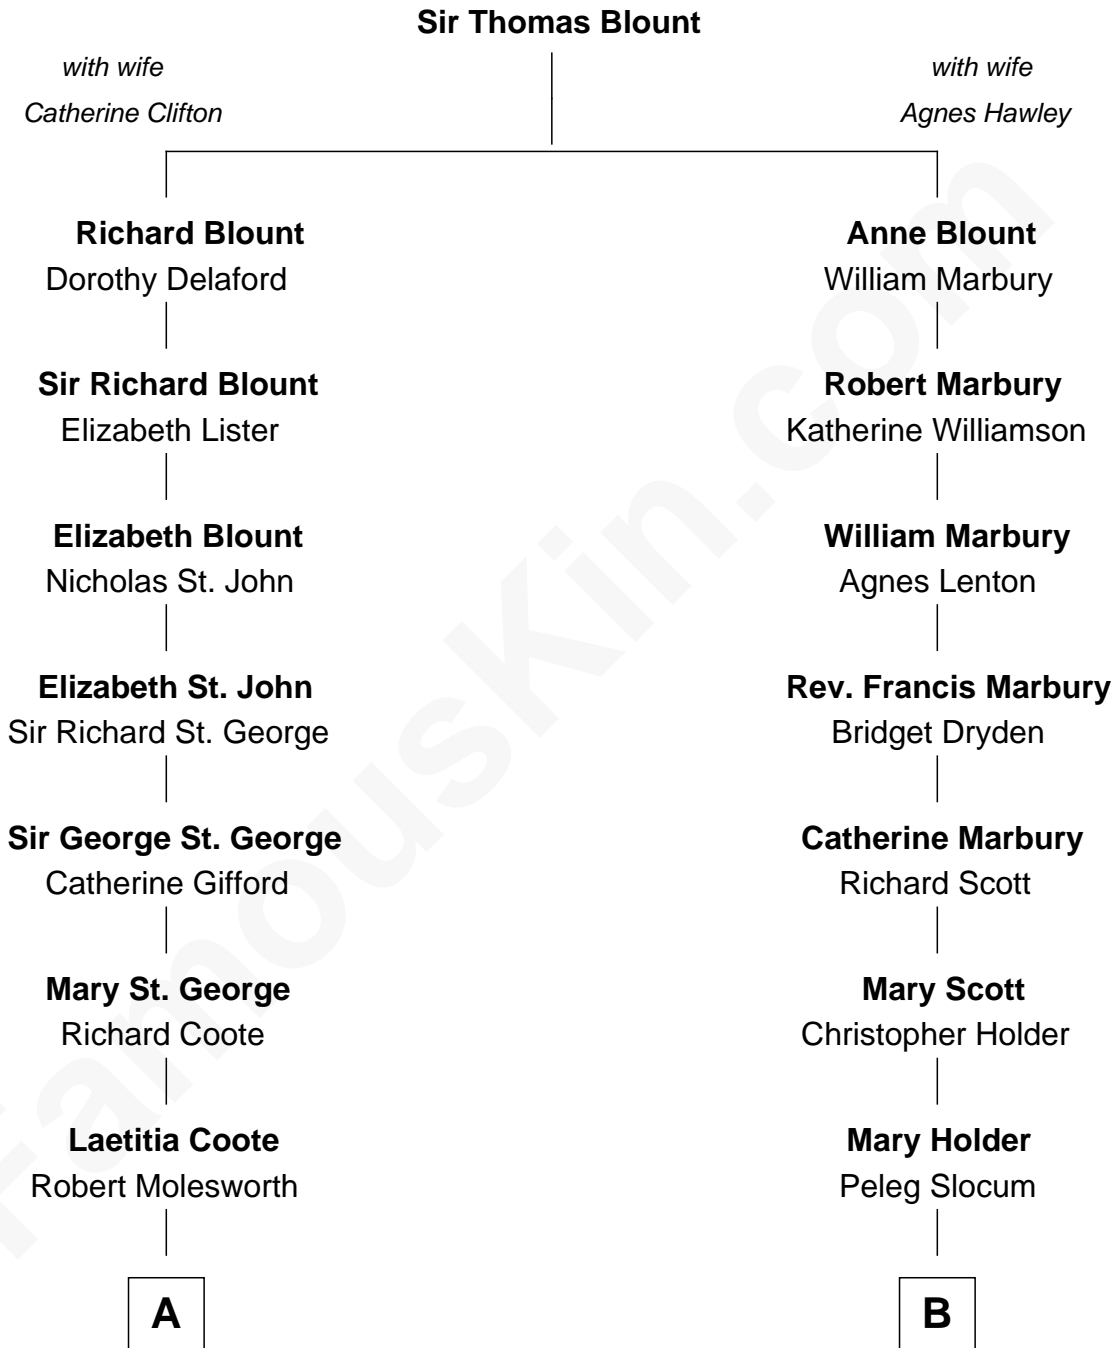

**FamousKin.com**  
**Relationship Chart of**  
**Prince Harry**  
*Duke of Sussex*

12th cousin 4 times removed of

**Henry Clay Folger**

*Founder of Folger Shakespeare Library and Chairman of Standard Oil*

**A**

**Richard Molesworth**

Mary Jenney Ussher

**Louisa Molesworth**

William Brabazon Ponsonby

**Mary Elizabeth Ponsonby**

Charles Grey

**Elizabeth Grey**