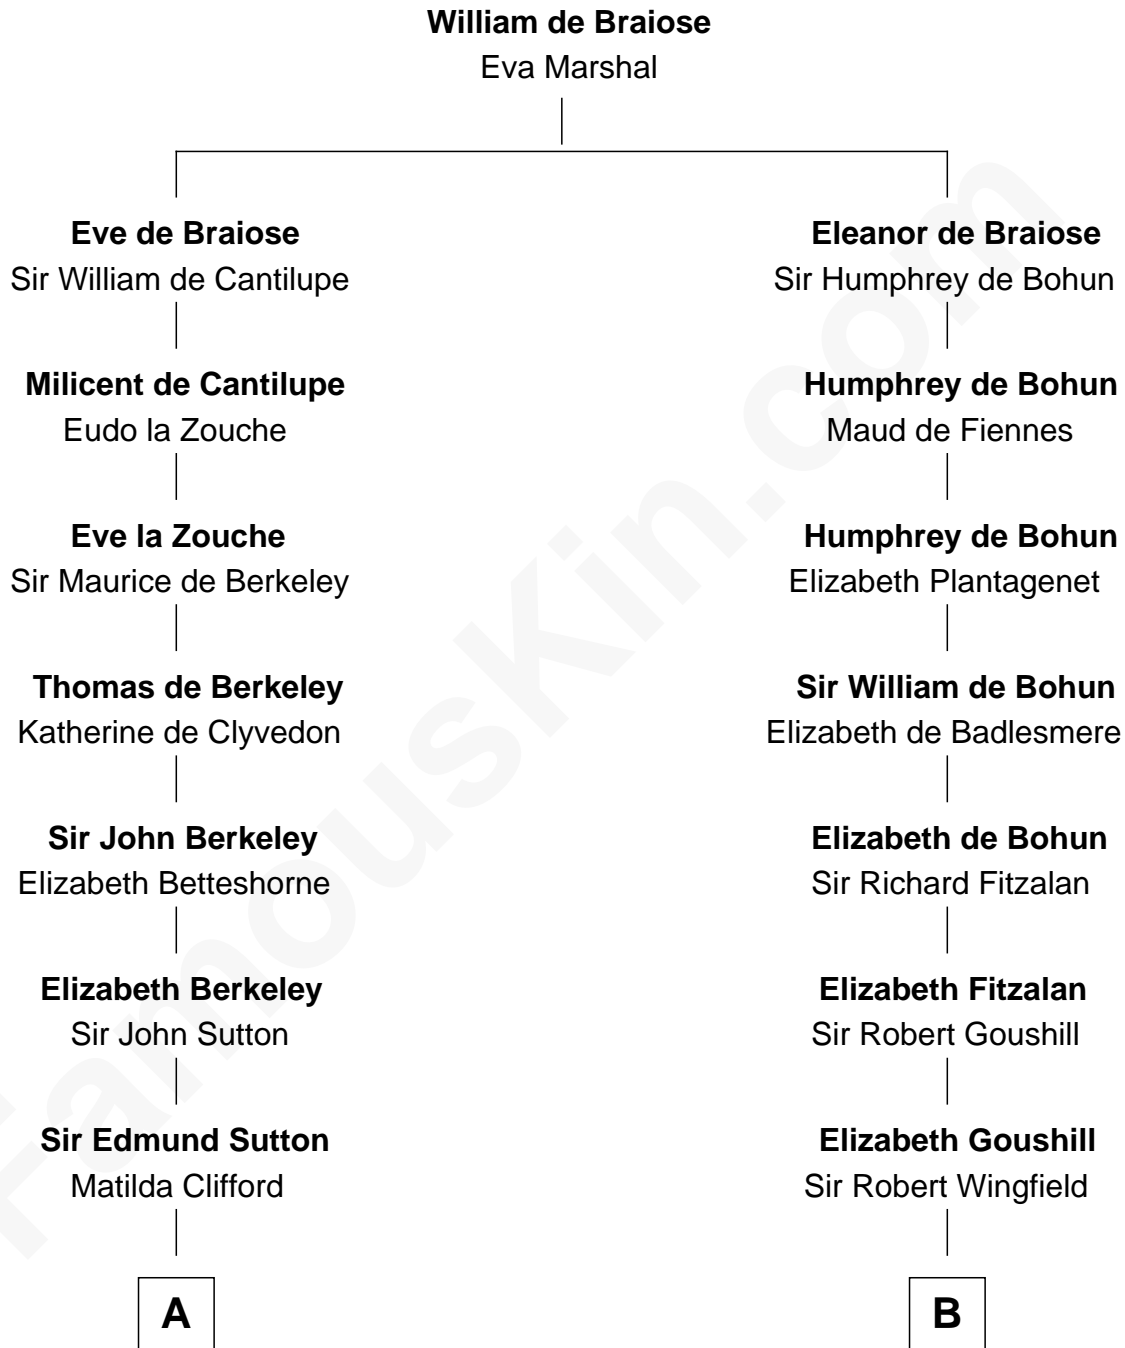

FamousKin.com Relationship Chart of

Prince Harry
Duke of Sussex

21st cousin of

Henry Clay Folger

Founder of Folger Shakespeare Library and Chairman of Standard Oil

C

Charles Robert Spencer

Margaret Baring

Albert Edward John Spencer

Cynthia Elinor Beatrix Hamilton

Edward John Spencer

Frances Ruth Burke Roche

Princess Diana Frances Spencer

Charles III, King of the United Kingdom

Prince Harry

Duke of Sussex