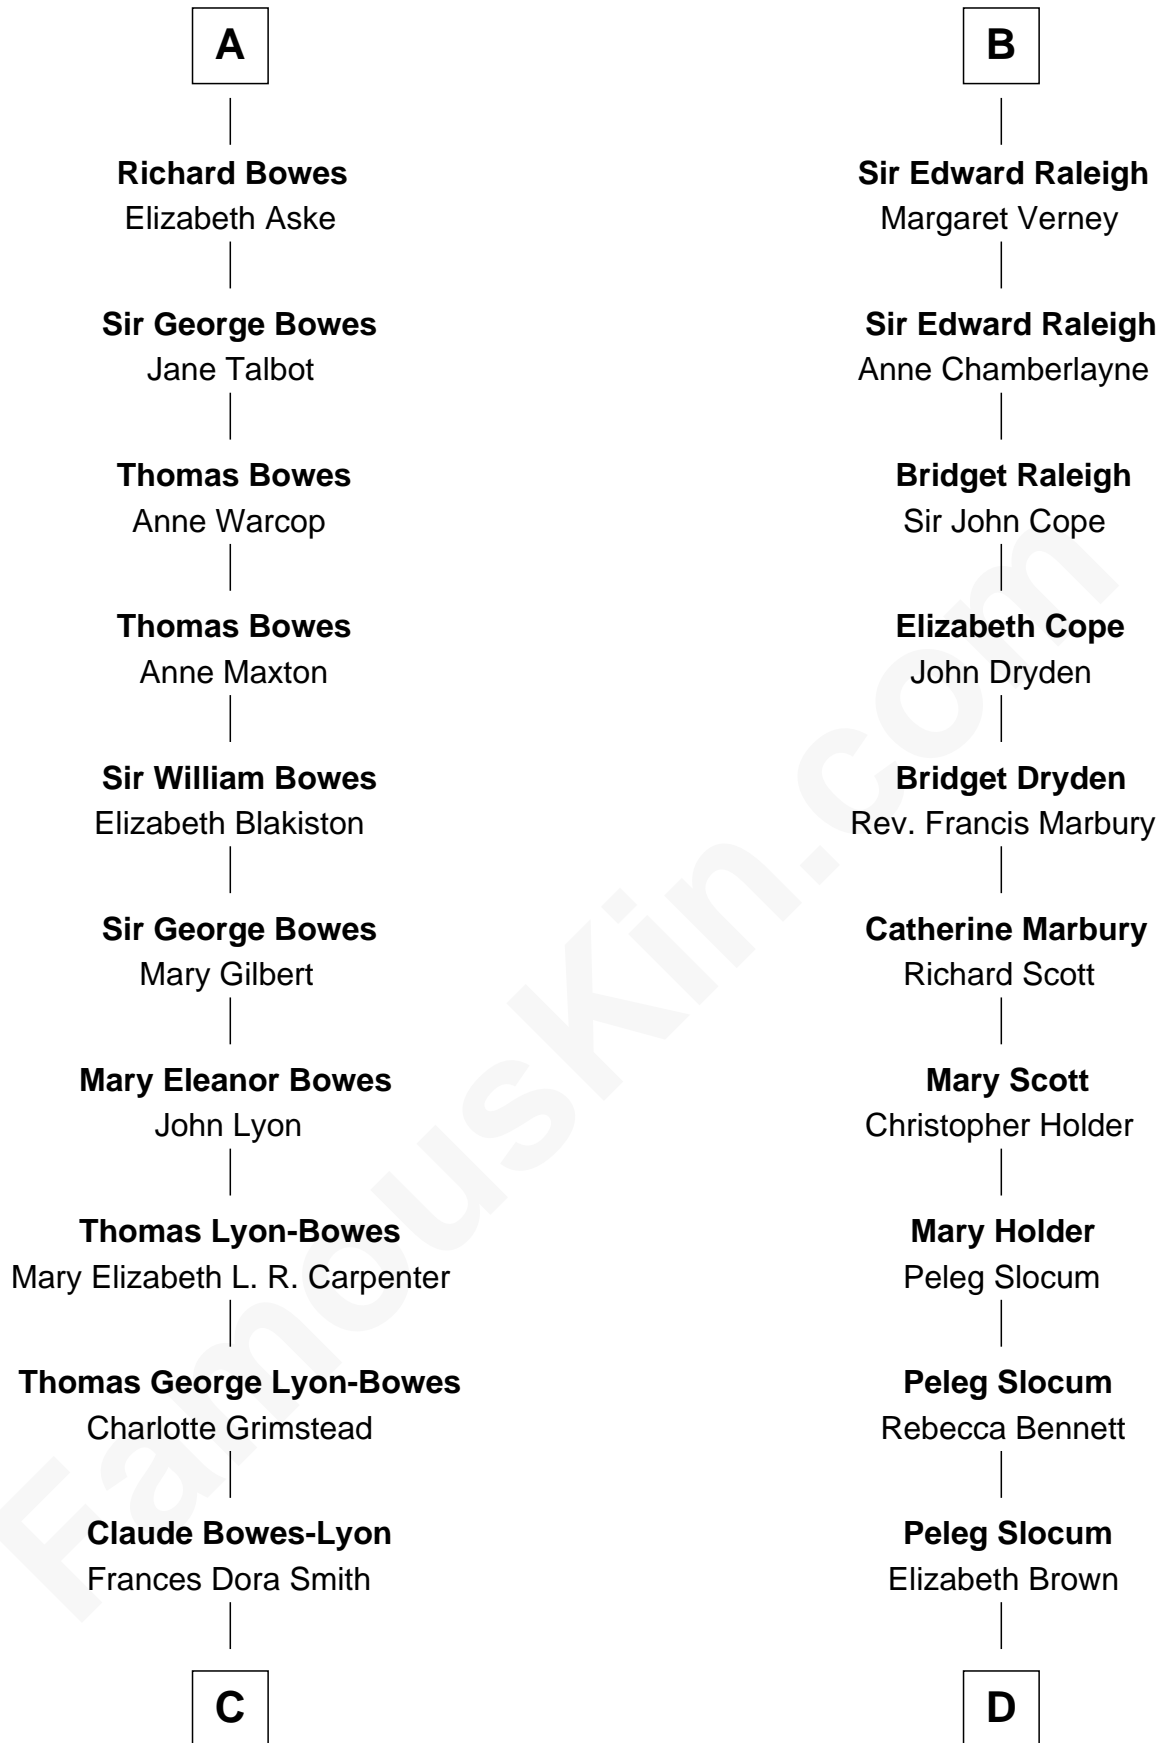

FamousKin.com Relationship Chart of

Prince Harry
Duke of Sussex

20th cousin 1 time removed of

Henry Clay Folger

Founder of Folger Shakespeare Library and Chairman of Standard Oil

Sir James de Audley

Ela Longespee

Margaret Despencer

Phillippa Ferrers

Sir Thomas Greene

Elizabeth Greene

William Raleigh

B

C

Claude George Bowes-Lyon
Cecilia Nina Cavendish-Bentinck

Elizabeth Bowes-Lyon
George VI, King of the United Kingdom

Elizabeth II, Queen of the United Kingdom
Prince Philip of Edinburgh

Charles III, King of the United Kingdom
Princess Diana Frances Spencer

Prince Harry
Duke of Sussex