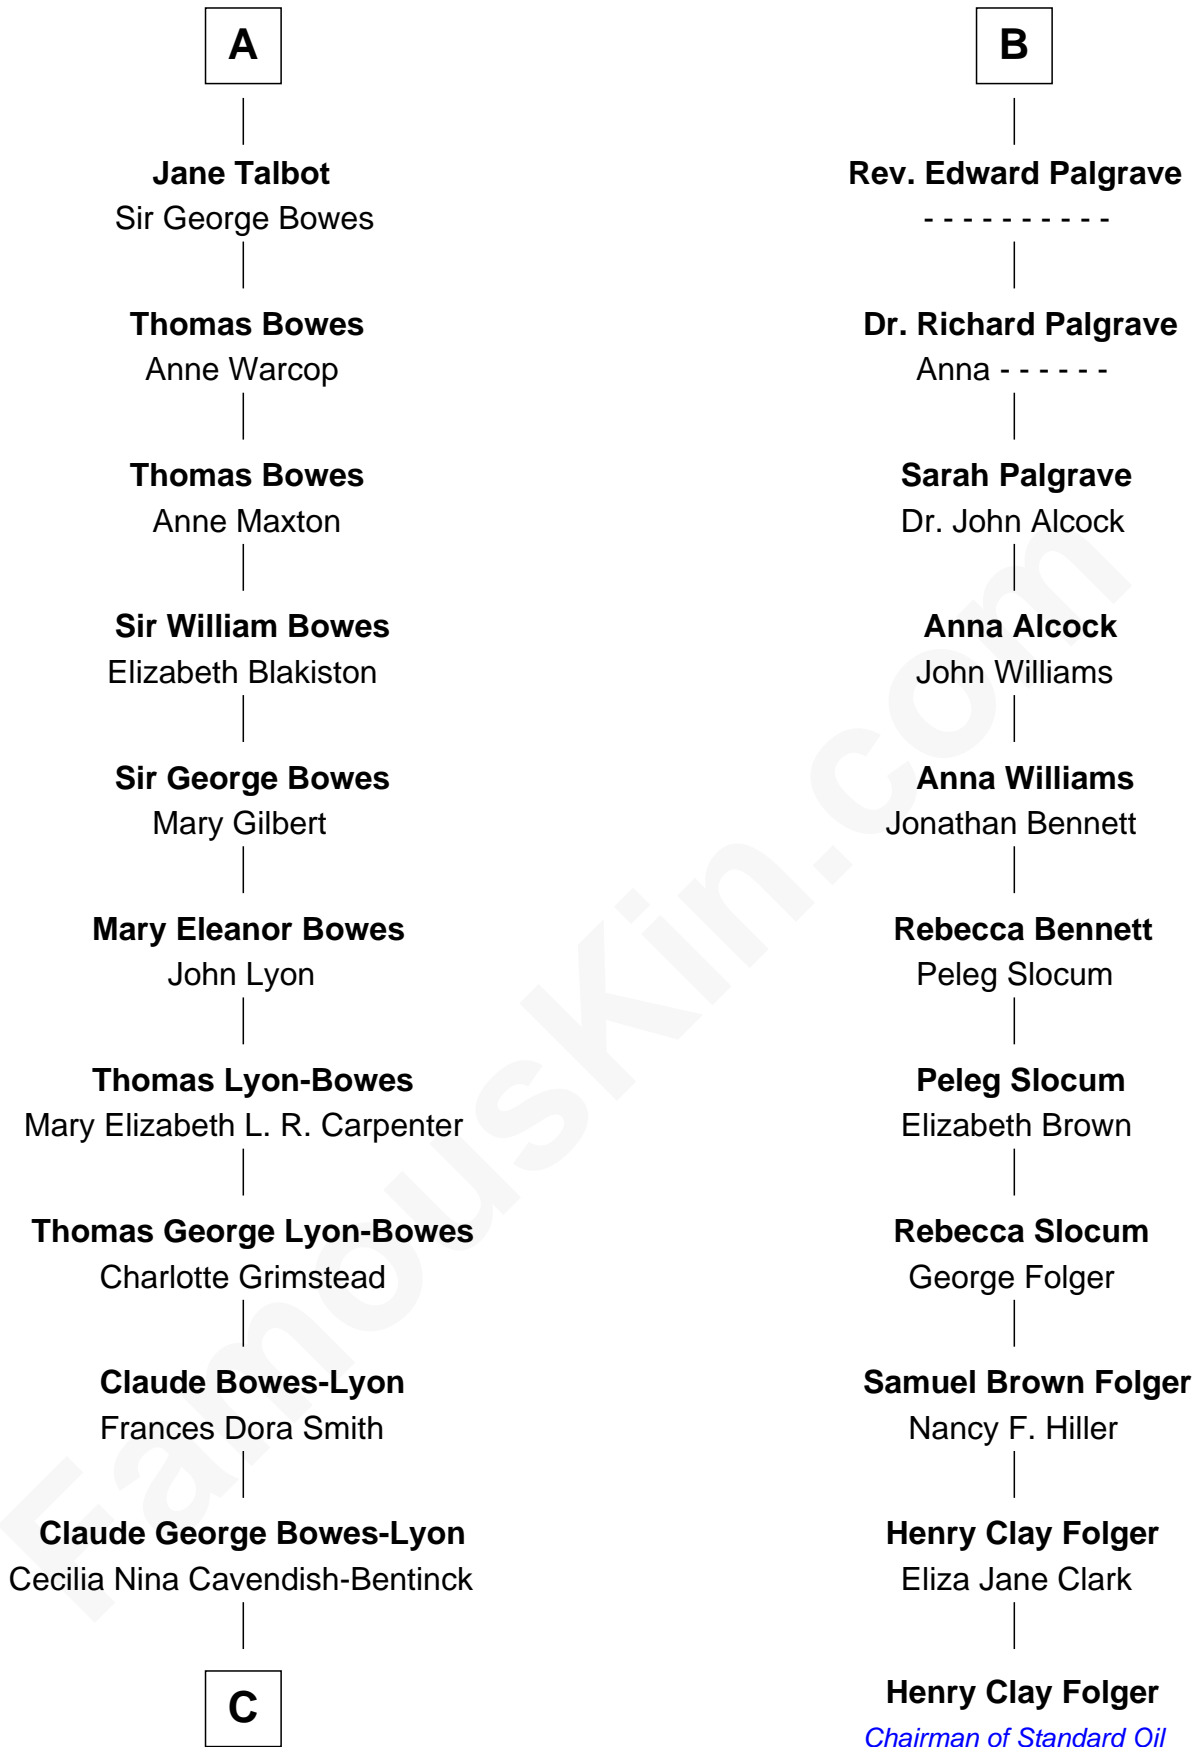

FamousKin.com Relationship Chart of

Prince Harry
Duke of Sussex

17th cousin 3 times removed of

Henry Clay Folger

Founder of Folger Shakespeare Library and Chairman of Standard Oil

Sir William de Bohun
Elizabeth de Badlesmere

C

Elizabeth Bowes-Lyon

George VI, King of the United Kingdom

Elizabeth II, Queen of the United Kingdom

Prince Philip of Edinburgh

Charles III, King of the United Kingdom

Princess Diana Frances Spencer

Prince Harry