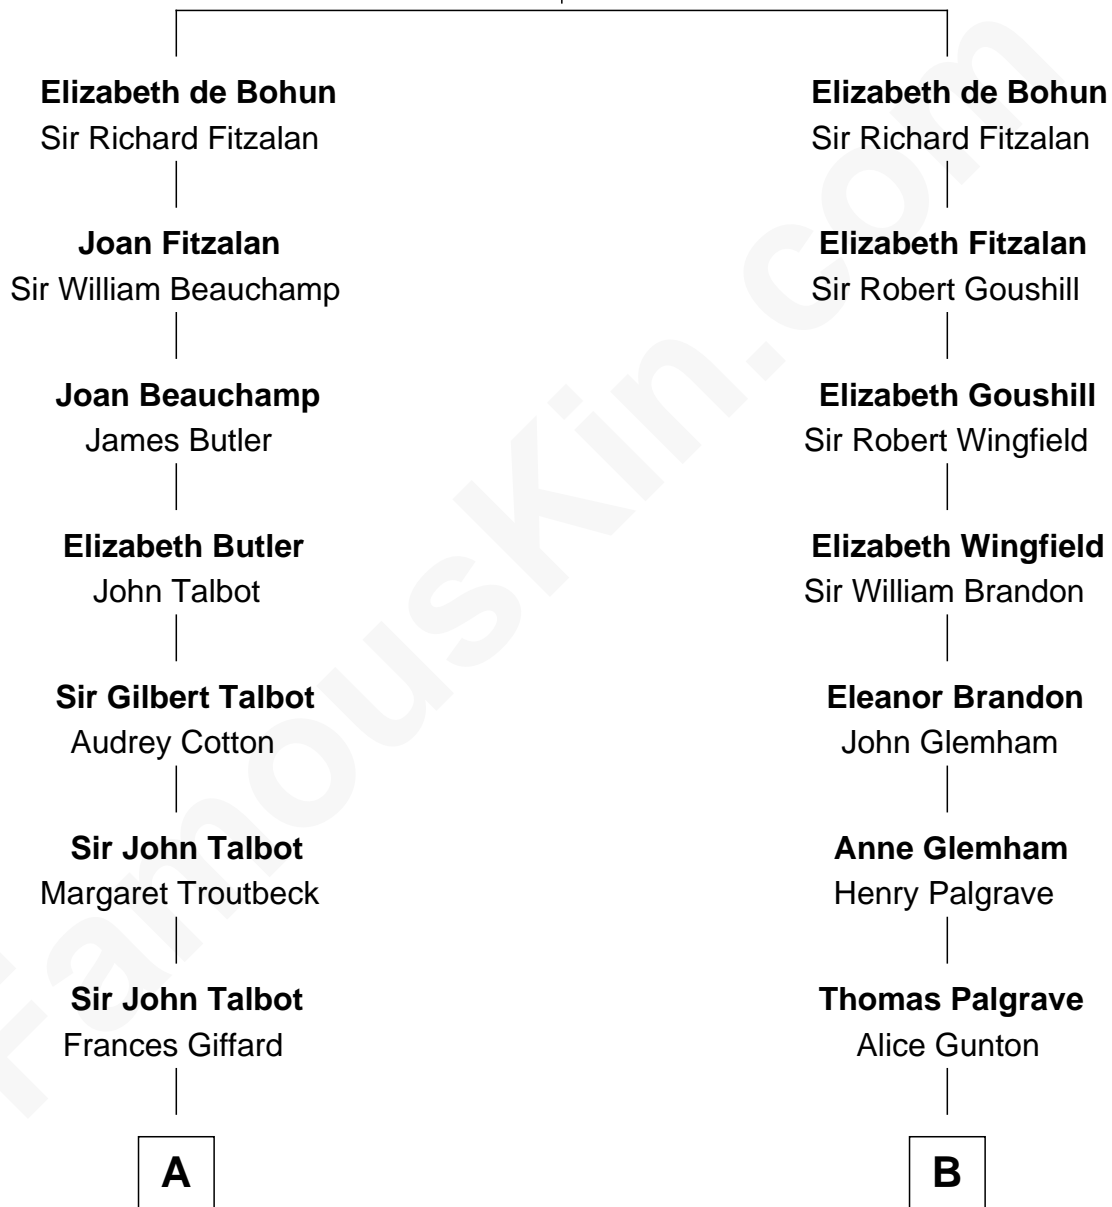

FamousKin.com Relationship Chart of

Prince Harry
Duke of Sussex

17th cousin 3 times removed of

Henry Clay Folger

Founder of Folger Shakespeare Library and Chairman of Standard Oil

Sir William de Bohun
Elizabeth de Badlesmere

C

Elizabeth Bowes-Lyon

George VI, King of the United Kingdom

Elizabeth II, Queen of the United Kingdom

Prince Philip of Edinburgh

Charles III, King of the United Kingdom

Princess Diana Frances Spencer

Prince Harry