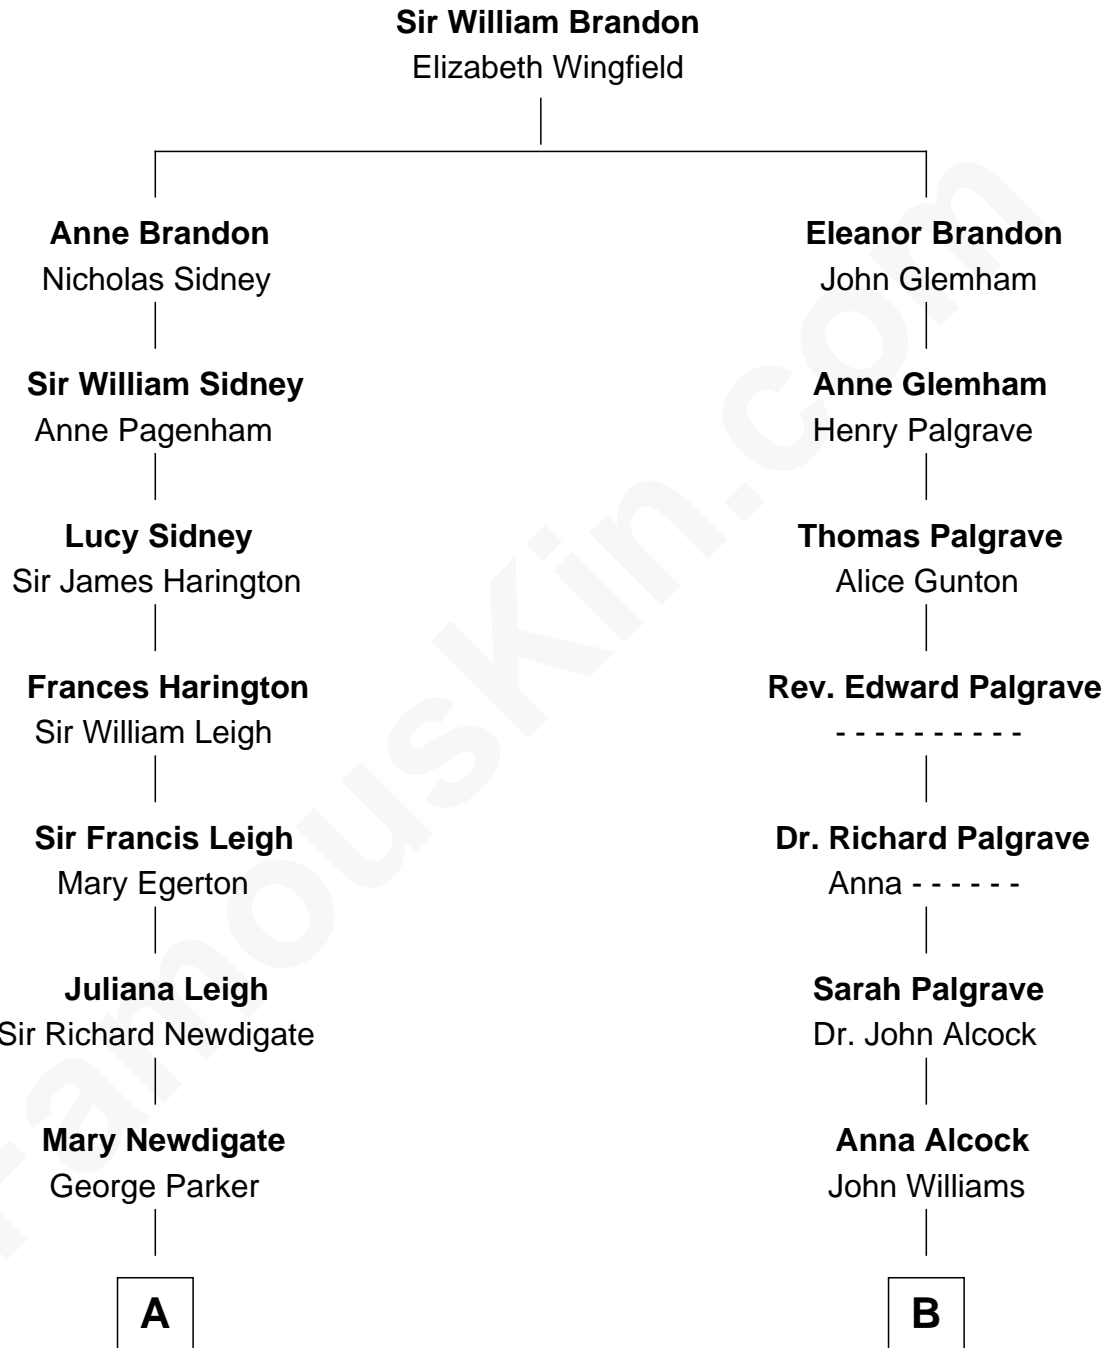

# FamousKin.com Relationship Chart of

**Prince Harry**  
*Duke of Sussex*

13th cousin 5 times removed of

**Henry Clay Folger**

*Founder of Folger Shakespeare Library and Chairman of Standard Oil*

**C**

**Princess Diana Frances Spencer**  
Charles III, King of the United Kingdom

**Prince Harry**  
*Duke of Sussex*

FamousKin.com