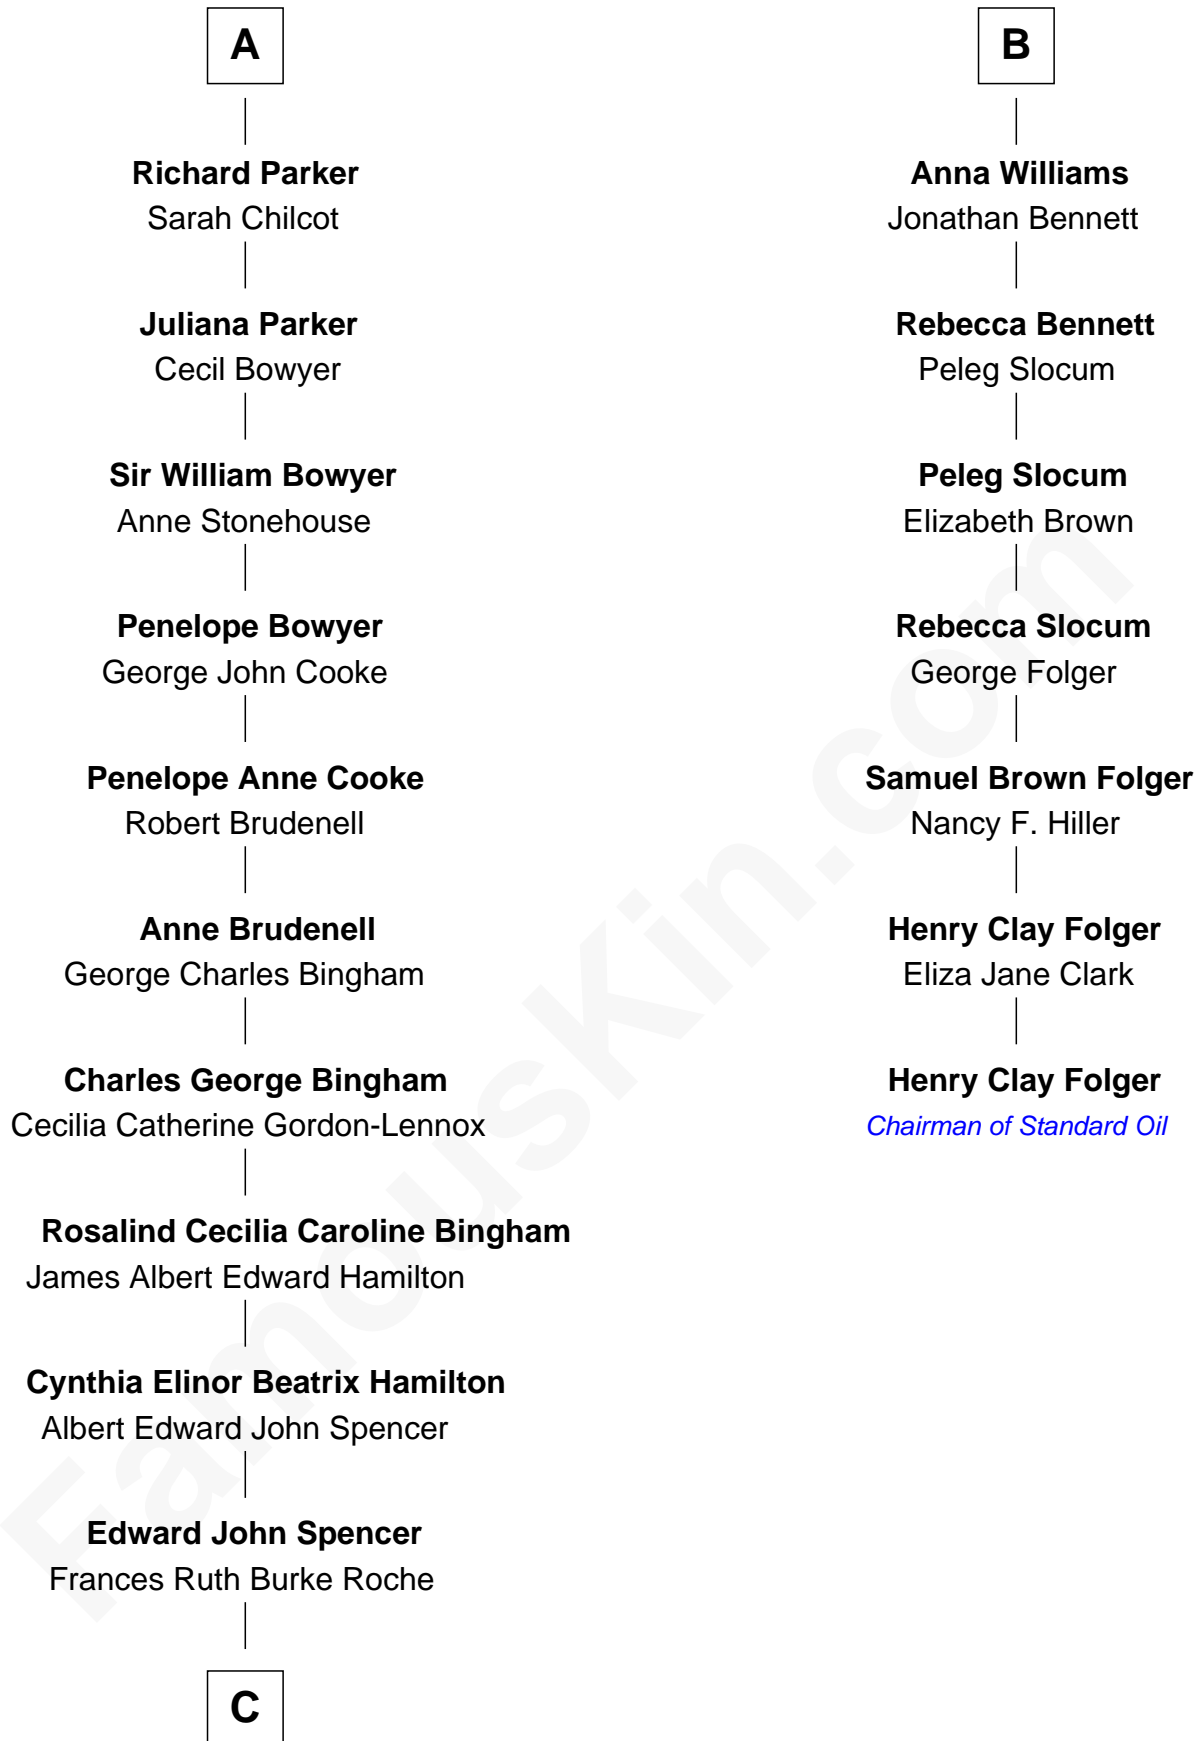

# FamousKin.com Relationship Chart of

**Prince Harry**  
*Duke of Sussex*

13th cousin 5 times removed of

**Henry Clay Folger**

*Founder of Folger Shakespeare Library and Chairman of Standard Oil*

**C**

**Princess Diana Frances Spencer**  
Charles III, King of the United Kingdom

**Prince Harry**  
*Duke of Sussex*

FamousKin.com